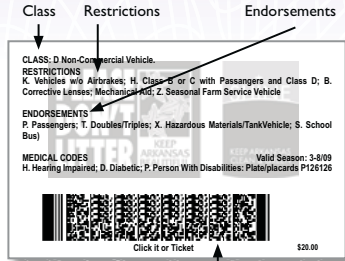

Arkansas Driver License & ID Cards Spring 2011

Back of License

Two dimensional (2D) bar code includes all of the information from the front of the document except the photo and signature.

Protective Laminate