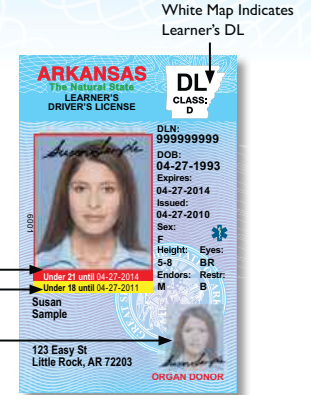

Arkansas Driver License & ID Cards Spring 2011

Back of License

Two dimensional (2D) bar code includes all of the information from the front of the document except the photo and signature.

Protective Laminate

The orientation for all cardholders under the age of 21 will be vertical instead of horizontal. This feature makes the card immediately recognizable as an under age document. Every card shows the date the individual turns 18 or 21.

The color of the map in the upper right corner of each document helps to quickly identify the type of document: green for Drivers Licenses, blue for Commercial Drivers Licenses (CDL), red for ID cards, yellow for Intermediate Drivers Licenses, and white for Learners Permits.

Drivers License

Under 21/18 Intermediate Drivers License

Under 21/18 Learner's Drivers License

Commercial Drivers License

Under 21 Drivers License

Non-Driver Identification Card