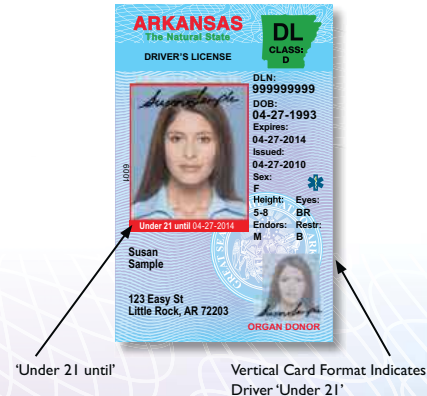

Arkansas Driver License & ID Cards Spring 2011

Back of License

Two dimensional (2D) bar code includes all of the information from the front of the document except the photo and signature.

Protective Laminate

The orientation for all cardholders under the age of 21 will be vertical instead of horizontal. This feature makes the card immediately recognizable as an under age document. Every card shows the date the individual turns 18 or 21.

The color of the map in the upper right corner of each document helps to quickly identify the type of document: green for Drivers Licenses, blue for Commercial Drivers Licenses (CDL), red for ID cards, yellow for Intermediate Drivers Licenses, and white for Learners Permits.

Drivers License

Under 21/18 Intermediate Drivers License

Under 21/18 Learner's Drivers License

Commercial Drivers License

Under 21 Drivers License

Non-Driver Identification Card