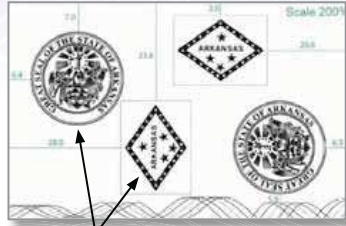

Arkansas Driver License & ID Cards Spring 2011

Back of License

Two dimensional (2D) bar code includes all of the information from the front of the document except the photo and signature.

Protective Laminate

Hologram features with Arkansas State Seal and Flag appears on the front of all documents. Alternating visibility depending on angle.

All Documents Background

Back of ID Card

Medical Codes Cost of Card

5 State Colors