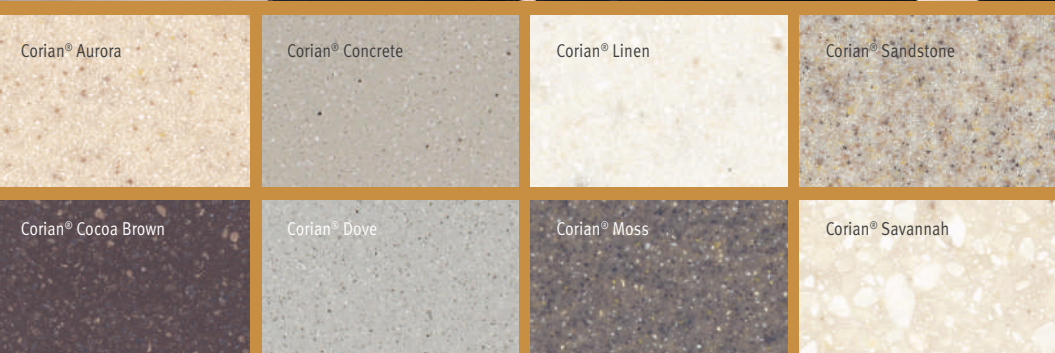

27" x 27"  
Corian™ Tabletop

24" x 24"  
Corian™ Tabletop

Corian® Glacier White

Corian® Bone

Corian® Bisque

Corian® Lava Rock

Corian® Witch Hazel

Corian® Sandalwood

Corian® Venaro White

Corian® Aurora

Corian® Concrete

Corian® Linen

Corian® Sandstone

Corian® Cocoa Brown

Corian® Dove

Corian® Moss