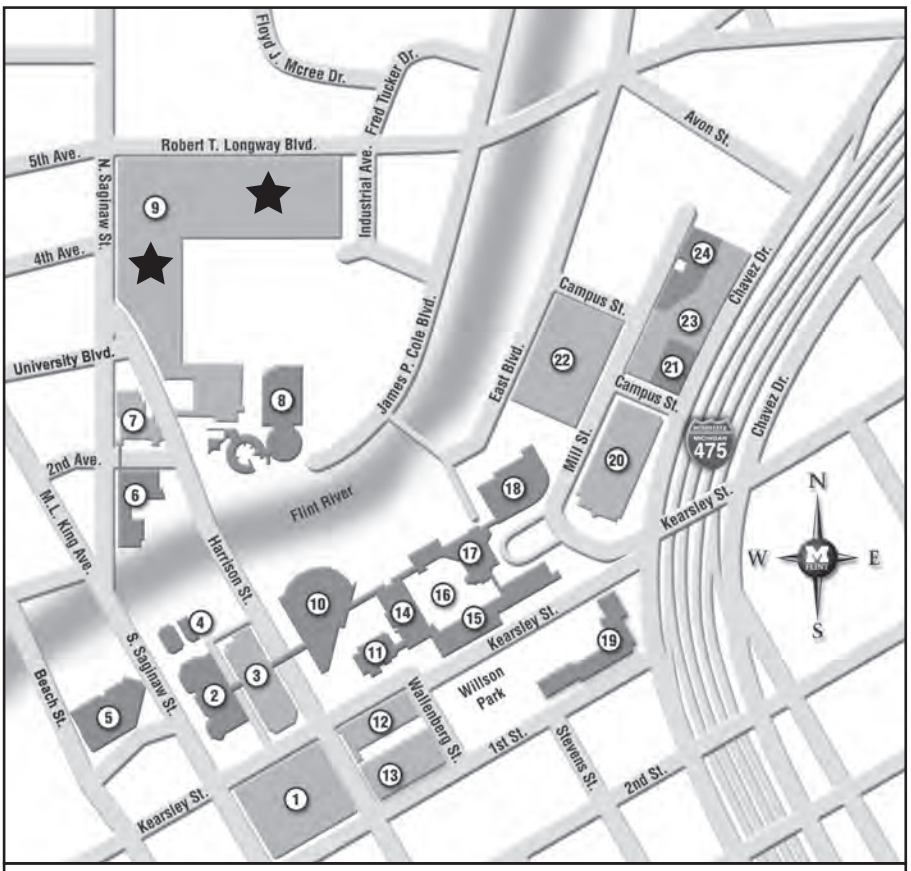

- Free food
- Music
- Face painting
- Child ID kits
- Balloons
- Bounce houses
- Activities for all ages!

Starts at 9:00 a.m.

Saginaw St. and 5th Ave.

You can register the day of or forms can be downloaded from our website www.stopthesilenceflint.weebly.com

★ Directions to William S. White Parking Lot

Directions Traveling East or West on I-69

1. Take I-69 to exit 137 to merge onto I-475 north toward Saginaw
2. Take exit 8A toward Robert T. Longway Blvd.
3. Turn left at the second traffic light (Robert T. Longway Blvd.)
4. Continue west through three traffic lights. At the fourth light, turn left into the William S. White Parking Lot

Direction Traveling North from Ann Arbor on US-23

1. Take US-23 north to I-69 east.
2. Travel east on I-69 to I-475 north
3. Take I-475 north to exit 8A (Robert T. Longway Blvd.)
4. After exiting I-475, turn left at the second traffic light (Robert T. Longway Blvd.). Travel west on Robert T. Longway Blvd.
5. At the fourth traffic light, turn left into William S. White Parking Lot

Directions Traveling South from Saginaw on I-75

1. Take I-75 south to I-475 south
2. Exit I-475 at exit 8A (Robert T. Longway Blvd)
3. After exiting I-475 you will be on Chavez Drive South (merge to the right), turn right at the first traffic light. Travel west on Robert T. Longway Blvd.
4. At the third traffic light, turn left into William S. White Parking Lot