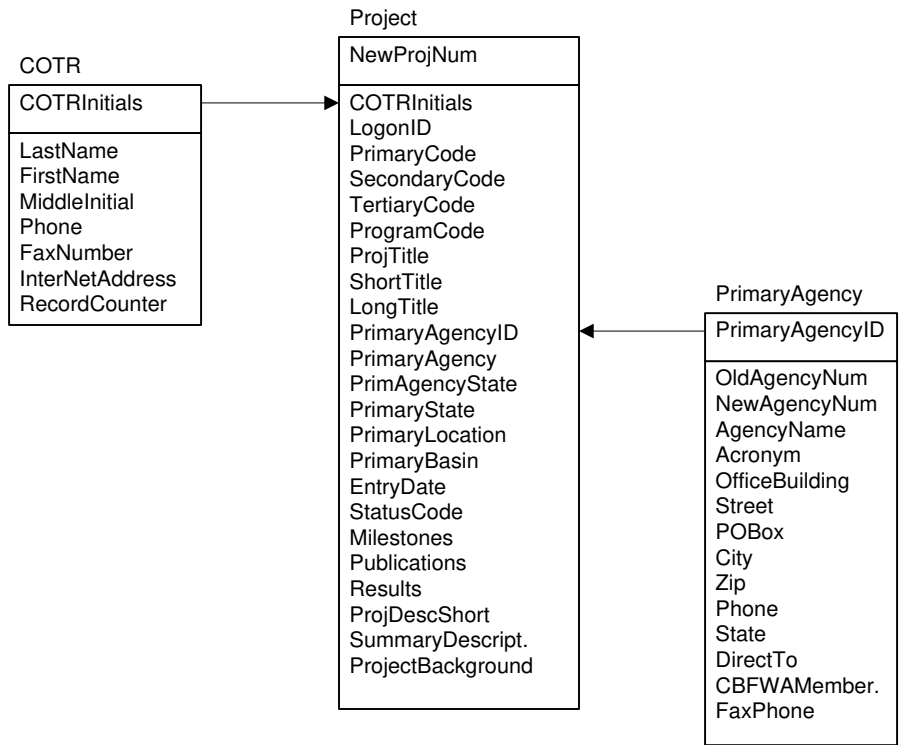

- All relationships are inner joins.
- Rounded corners denote dependant tables.
- Arrows represent the many side of one-to-many relationships.

ER Diagram for Fish and Wildlife Projects (BPA)

StreamNet Database		Edit Date: 7/1/99 9:07:00 AM
Diagram of Fish and Wilflife Information components		
Target DB: SQL Server 6.5	Rev: 0	Creator: David Graves
Filename: Fish&Wildlife.vsd	Company: PSMFC	