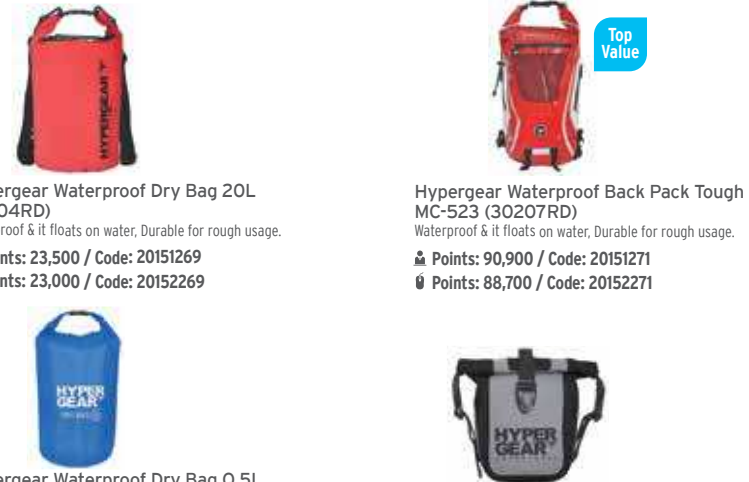

TRAVEL

- Hypergear Waterproof Dry Bag 20L (30104RD)**
Waterproof & it floats on water, Durable for rough usage.
👤 Points: 23,500 / Code: 20151269
👛 Points: 23,000 / Code: 20152269

- Hypergear Waterproof Back Pack Tough MC-523 (30207RD)**
Waterproof & it floats on water, Durable for rough usage.
👤 Points: 90,900 / Code: 20151271
👛 Points: 88,700 / Code: 20152271