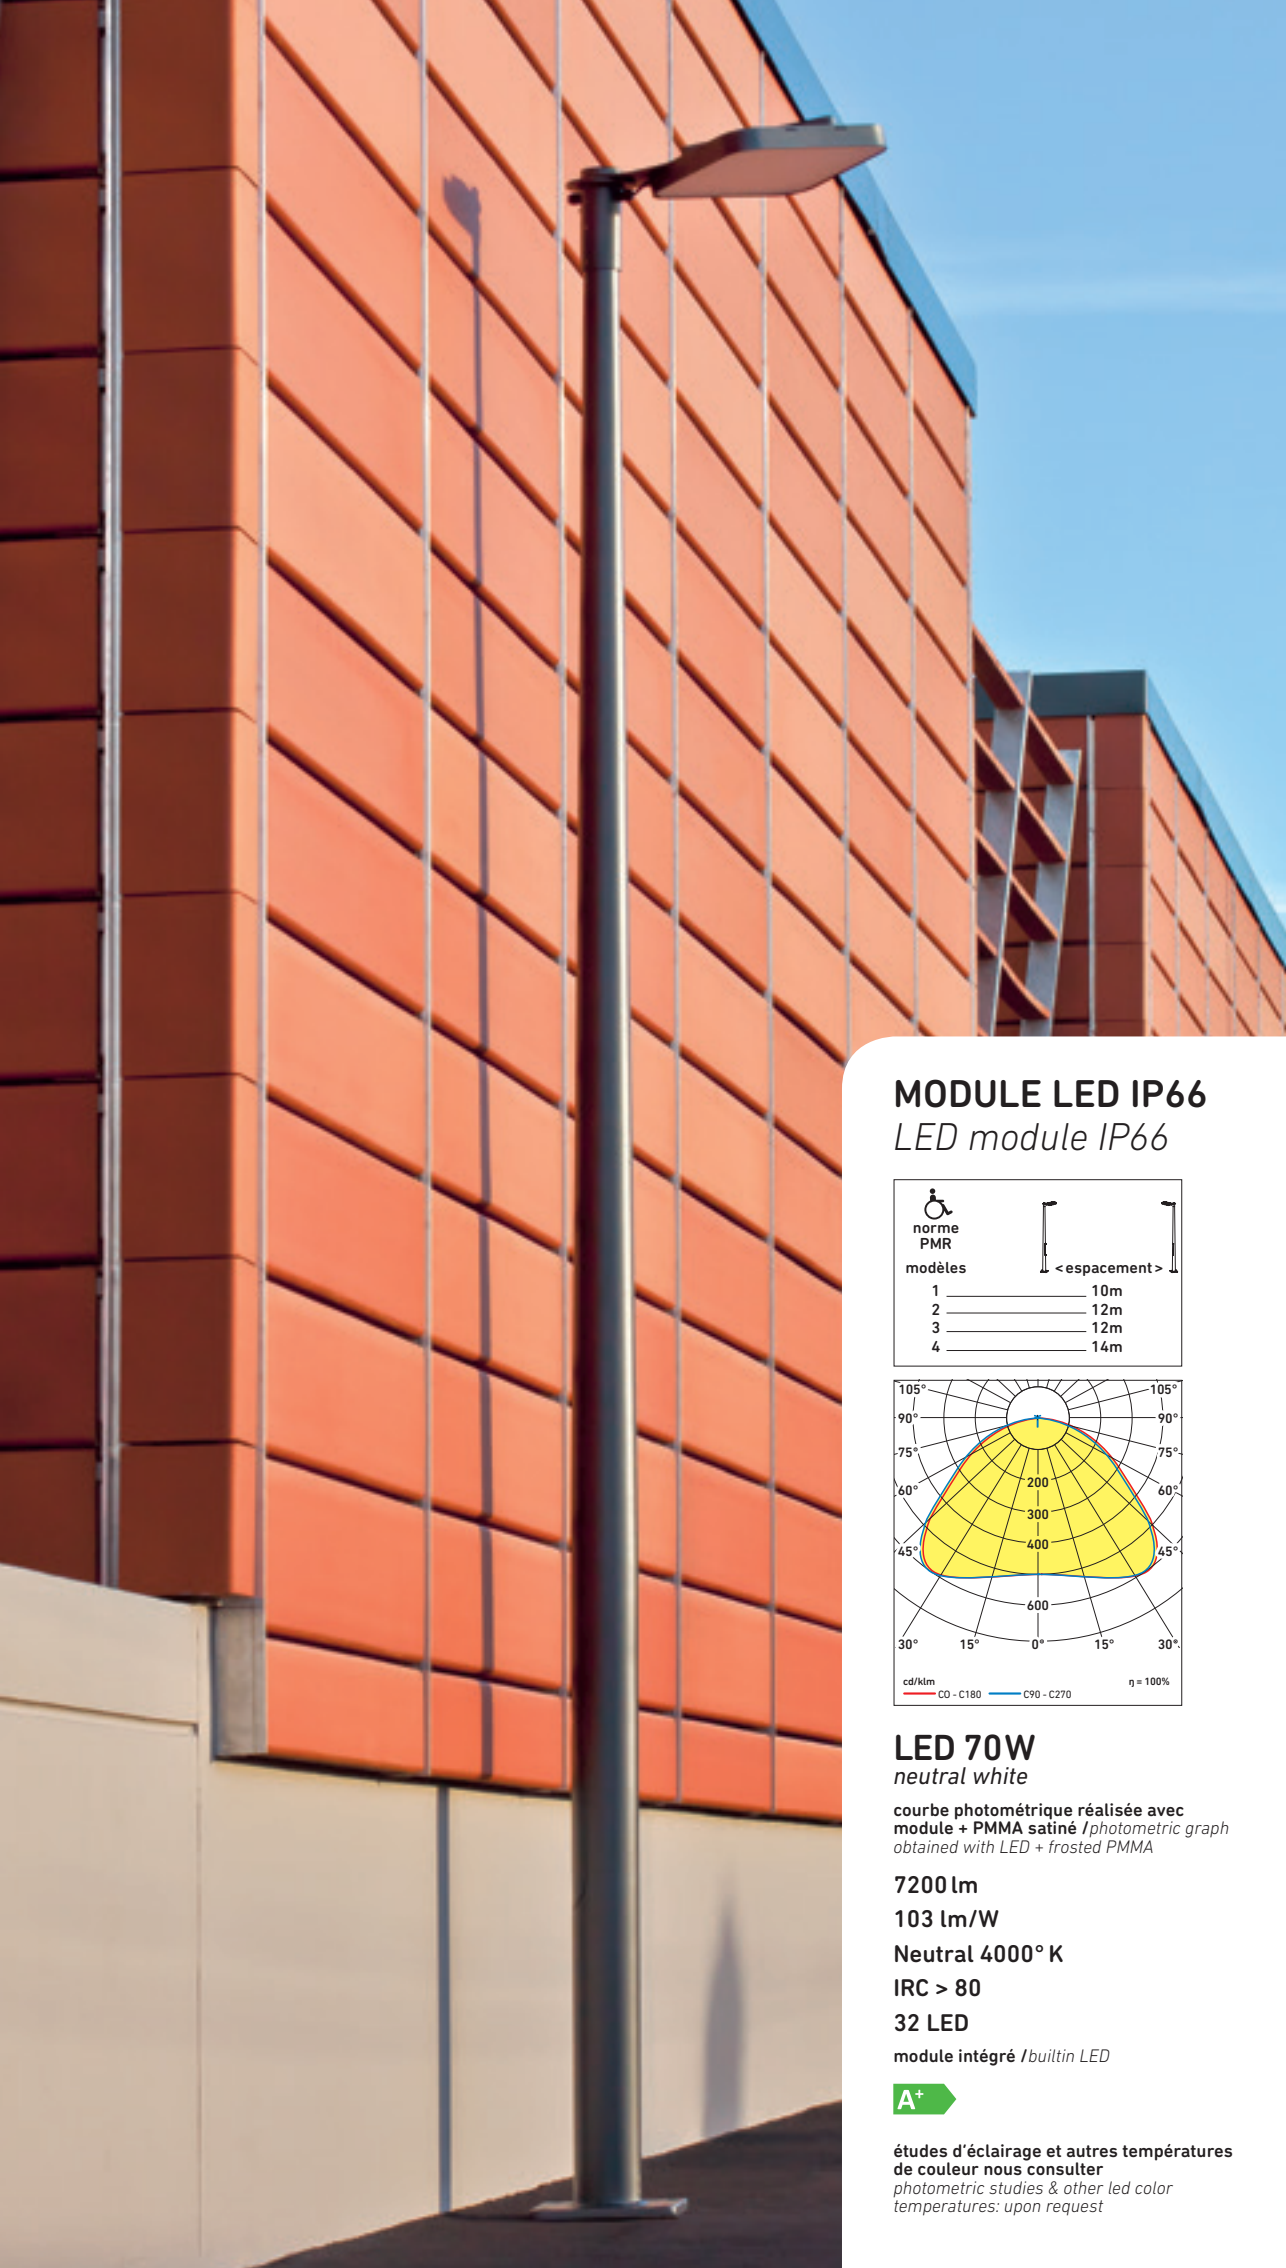

MODULE LED IP66

LED module IP66

 norme PMR	
modèles	
1	10m
2	12m
3	12m
4	14m