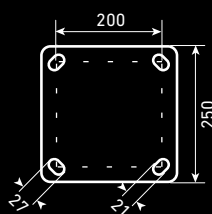

TRAPPE DE VISITE
visit door

VISSERIE INOX
stainless steel screw

KIT DE SCELLEMENT
installation kit included

COULEURS
colours

SCHÉMA DE FIXATION
fixing sketch

DIFFUSEUR / DIFFUSER	PMMA SATINE / FROSTED PMMA			
	1	2	3	4
LED / LED	LED 70 W neutral white* 4000°K	LED 2 X 70 W neutral white* 4000°K	LED 70 W neutral white* 4000°K	LED 2 X 70 W neutral white* 4000°K
NOIR / BLACK	KT 1010 00	KT 1020 00	KT 1030 00	KT 1040 00
GRIS ANTHRACITE / DARK GREY	KT 1010 06	KT 1020 06	KT 1030 06	KT 1040 06
GRIS MÉTAL / METAL GREY	KT 1010 23	KT 1020 23	KT 1030 23	KT 1040 23
ROUGE / RED	KT 1010 56	KT 1020 56	KT 1030 56	KT 1040 56
ROUILLE / OLD RUSTIC	KT 1010 46	KT 1020 46	KT 1030 46	KT 1040 46