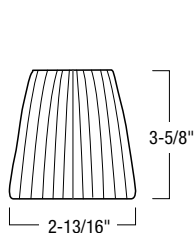

NRS99-P45 / NRS99-P46 Compatible Glass

NRS80-458 - Roba-M Glass

Glass Finish: Blue (BU), Frost (FR)
Glass Diameter: 2-13/16"
Glass Height: 3-5/8"

Example: NRS80-458FR - Roba-M Glass, Frost