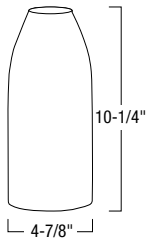

NRS80-452 - Andromeda Glass

Glass Finish: Frost (FR), Green (GR), Peacock Blue (PK), Red Fire (RF), Sun (SN)
Glass Diameter: 4-7/8"
Glass Height: 10-1/4"

Example: NRS80-452SN - Andromeda Glass, Sun