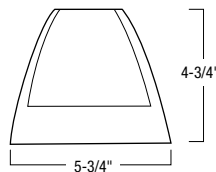

NRS80-463 - Reflections Glass

Glass Finish: Mirror
Glass Diameter: 5-3/4"
Glass Height: 4-3/4"

Example: NRS80-463 - Reflections Glass, Mirror