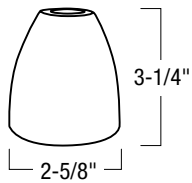

NRS99-P45 / NRS99-P46 Compatible Glass

NRS82-203 - Chicago Glass

Glass Finish: Amber (AM), Brown (BR), Blue (BU), Red (R), White (W)
Glass Diameter: 2-1/2"
Glass Height: 3-1/4"

Example: NRS82-203R - Chicago Glass, Red

NRS82-204 - Madeleine Glass

Glass Finish: Amber (AM), Brown (BR), Blue (BU), Red (R), White (W)
Glass Diameter: 2-5/8"
Glass Height: 3-1/4"

Example: NRS82-204W - Madeleine Glass, White