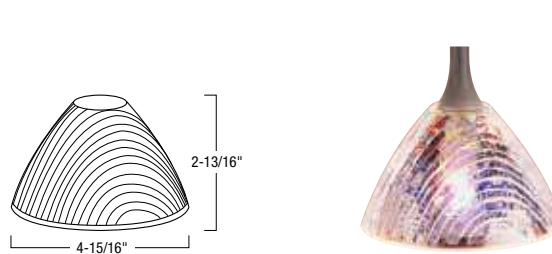

Glass Finish: Amber (AM), Aqua (AQ), Clear (CL), Red (R)
 Glass Diameter: 4-1/2"
 Glass Height: 3-1/2"

Example: NRS70-604AM - Flare Angoor Beaded, Amber

NRS70-608 - Empire Angoor Beaded

Glass Finish: Amber (AM), Bluish Green (BG), Red (R), Silver (S)
 Glass Diameter: 4-1/2"
 Glass Height: 3-3/4"

NRS80-401 - Ice Cube Glass

Glass Finish: Amber (AM), Aqua (AQ), Amethyst (AY), Blue (BU), Clear (CL)
 Glass Width: 2-7/8"
 Glass Height: 2-7/8"

Example: NRS80-401BU - Ice Cube Glass, Blue

NRS80-406 - Silk Glass

Glass Finish: Dichroic
 Glass Diameter: 2-5/16"
 Glass Height: 4"

Example: NRS80-406 - Silk Glass, Dichroic

NRS80-402 - Dual Spot Effect Glass

Glass Finish: Blue (BU), Green (GR), Orange (O), Red (R), Yellow (Y)
 Glass Diameter: 3-5/16"
 Glass Height: 7-3/16"

Example: NRS80-402R - Dual Spot Effect Glass, Red

NRS80-407 - Sophia Glass

Glass Finish: Dichroic
 Glass Diameter: 4-15/16"
 Glass Height: 2-13/16"

Example: NRS80-407 - Sophia Glass, Dichroic

NRS80-403 - Dual Frost Effect Glass