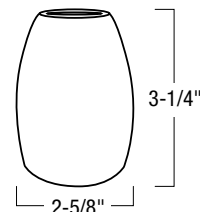

NRS80-202 - Monte Glass

Glass Finish: Amber (AM), Brown (BR), Blue (BU), Red (R), White (W)
Glass Diameter: 2-5/8"
Glass Height: 3-1/4"

Example: NRS82-202BR - Monte Glass, Blue