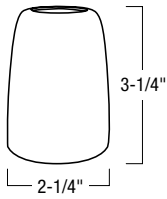

NRS82-201 - Paris Glass

Glass Finish: Amber (AM), Brown (BR), Blue (BU), Red (R), White (W)
 Glass Diameter: 2-3/4"
 Glass Height: 3-1/4"

Example: NRS82-201AM - Paris Glass, Amber

NRS80-491 - Snow Glass

Glass Finish: Amber (AM), Blue (BU), Red (R), White (W)
 Glass Diameter: 5-1/4"
 Glass Height: 6-1/4"

Example: NRS80-491R - Snow Glass, Red

NRS80-202 - Monte Glass

Glass Finish: Amber (AM), Brown (BR), Blue (BU), Red (R), White (W)
 Glass Diameter: 2-5/8"
 Glass Height: 3-1/4"

Example: NRS82-202BR - Monte Glass, Blue

NRS99-P45 / NRS99-P46 Compatible Glass

NRS82-203 - Chicago Glass

Glass Finish: Amber (AM), Brown (BR), Blue (BU), Red (R), White (W)
Glass Diameter: 2-1/2"
Glass Height: 3-1/4"

Example: NRS82-203R - Chicago Glass, Red

NRS82-204 - Madeleine Glass

Glass Finish: Amber (AM), Brown (BR), Blue (BU), Red (R), White (W)
Glass Diameter: 2-5/8"
Glass Height: 3-1/4"

Example: NRS82-204W - Madeleine Glass, White