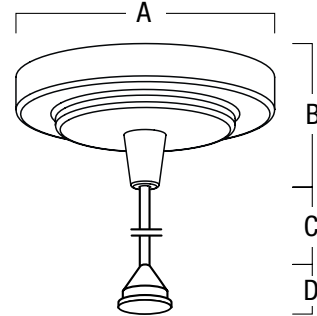

UL and cUL Listed for Dry Location

DIMENSIONS

	NRS99-P45	NRS99-P46
A: Canopy Diameter:	4-1/2"	4-1/2"
B: Canopy Depth:	7/8"	7/8"
C: Cable Length:	8'-6"	20'
D: Socket Length:	2-1/2"	2-1/2"

Create a complete pendant / glass catalog number: Example: NRS99-P45BZ / NRS80-480BR