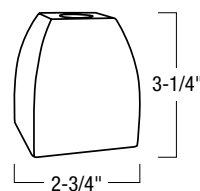

NRS82-201 - Paris Glass

Glass Finish: Amber (AM), Brown (BR), Blue (BU), Red (R), White (W)
Glass Diameter: 2-3/4"
Glass Height: 3-1/4"

Example: NRS82-201AM - Paris Glass, Amber