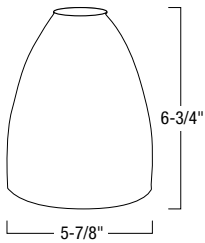

NRS80-451 - Neptune Glass

Glass Finish: Confetti (CF), Tri-color (TC), Wave (WV)
Glass Diameter: 5-7/8"
Glass Height: 6-3/4"

Example: NRS80-451CF - Neptune Glass, Confetti