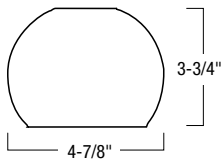

NRS80-453 - Sol Glass

Glass Finish: Blue (BU), Red Fire (RF)
Glass Diameter: 4-7/8"
Glass Height: 3-3/4"

Example: NRS80-453BU - Sol Glass, Blue