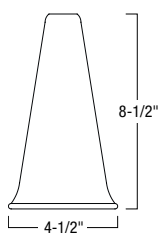

NRS80-490 - Trumpet Glass

Glass Finish: Amber (AM), Blue (BU), Red (R), White (W)
Glass Diameter: 4-1/2"
Glass Height: 8-1/2"

Example: NRS80-490AM - Trumpet Glass, Amber