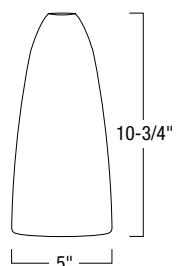

NRS80-462 - Casie Glass

Glass Finish: Blue (BU), Orange (O), Purple (P), White (W)
Glass Diameter: 5"
Glass Height: 10-3/4"

Example: NRS80-462P - Casie Glass, Purple