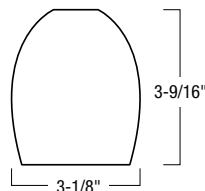

NRS80-466 - Elvin Glass

Glass Finish: Amber (AM), Blue (BU), Red (R), White (W)
Glass Diameter: 3-1/8"
Glass Height: 3-9/16"

Example: NRS80-466BU - Elvin Glass, Blue