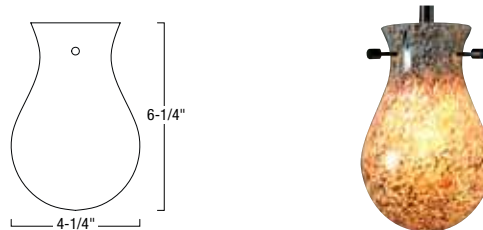

NRS80-482 - Tear Drop Glass

Glass Finish: Beige (BE), Deep Blue (DB), Granite Brown (GBR), Salmon (SA), White (W)
Glass Diameter: 4-1/4"
Glass Height: 6-1/4"

Example: NRS80-482BE - Tear Drop Glass, Beige