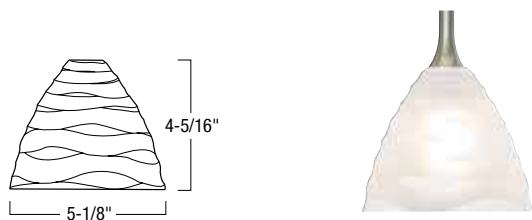

Example: NRS80-469BZ - Duo Dome Glass, Bronze

NRS80-473 - Cocoon Glass

Glass Finish: White
 Glass Diameter: 10-1/4"
 Glass Height: 6-1/4"

Example: NRS80-473 - Cocoon Glass, White

NRS80-470 - Feather Glass