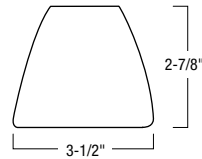

NRS80-456 - Mercure Glass

Glass Finish: Blue (BU), Clear (CL), Orange (O)
Glass Diameter: 3-1/2"
Glass Height: 2-7/8"

Example: NRS80-456O - Mercure Glass, Orange