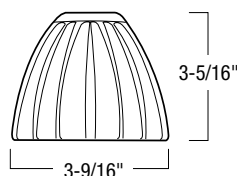

NRS80-465 - Tanner Glass

Glass Finish: Gold (G), Silver (S)
Glass Diameter: 3-9/16"
Glass Height: 3-5/16"

Example: NRS80-465G - Tanner Glass, Gold