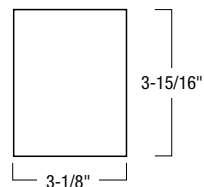

NRS80-467 - Bonita Cube Glass

Glass Finish: Amber (AM), Blue (BU), Red (R), White (W)
Glass Width: 3-1/8"
Glass Height: 3-15/16"

Example: NRS80-467AM - Bonita Cube Glass, Amber