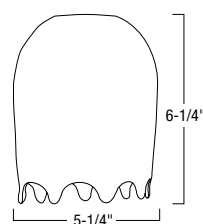

Example: NRS80-486BU - Pond Closed Glass, Blue

NRS80-492 - Rain Fall Glass

Glass Finish: Amber (AM), Blue (BU), White (W)
 Glass Diameter: 6-1/2"
 Glass Height: 7-1/2"

Example: NRS80-492BU - Rain Fall Glass, Blue

NRS80-487 - Pond Open Glass

Glass Finish: Beige (BE), Blue (BU), Red (R), White (W)
 Glass Diameter: 4-1/2"
 Glass Height: 15"

Example: NRS80-487R - Pond Open Glass, Red

NRS80-493 - Water Fall Glass

Glass Finish: Amber (AM), Blue (BU), Red Burnt (RB), White (W)
 Glass Diameter: 5-1/4"
 Glass Height: 6-1/4"