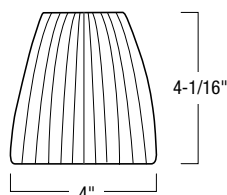

NRS80-459 - Roba-L Glass

Glass Finish: Blue (BU), Frost (FR)
Glass Diameter: 4"
Glass Height: 4-1/16"

Example: NRS80-459FR - Roba-L Glass, Frost