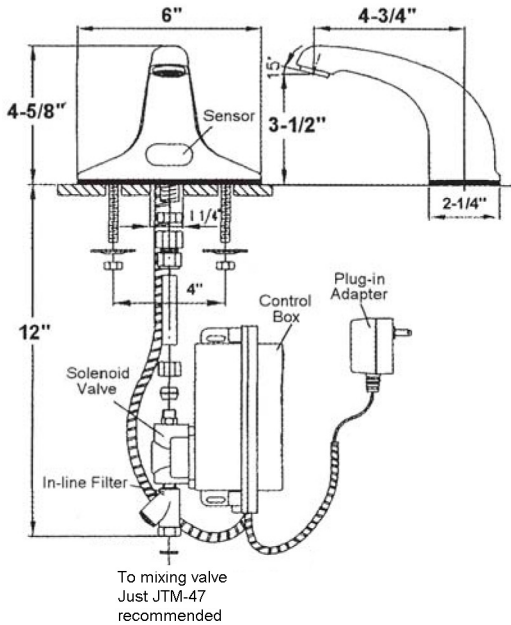

# JSL-300-AC / JSL-300-B

## FAUCET GROUP

LAVATORY SENSOR FAUCET  
AC or BATTERY POWER

SUBMITTAL DATA

### TECHNICAL DATA CONSTRUCTION:

- Deck mount - non-mixing
- Senor range - 6" - 30" - Preset/Adjustable
- Automatic time-out - Preset/adjustable to 0, 15, 30 or 60 sec.
- Shut-off delay - Preset - Adjustable 1 to to 8 sec.
- In-line filter with clean-out trap
- Slow closing, piston operated solenoid
- Control circuit- Solid state, AC or Battery (field switchable)
- Solenoid valve - VSI silicone elastomer piston seal
  - 6V DC, normally closed
  - .4W (idle), 5W (in use)
  - Operating pressure - 5psi to 125 psi
- Control module- wall mountable
- Control/power cable - armored, vandal resistant
- AC Mode - Power Adapter (UL/CSA)
  - Standard plug-in: Input AC 120V 60Hz or 220V
  - Output DC 12V. 0.8A/Class 2
- Power cable: Armored, vandal resistant
- Battery Mode - (UL/CSA)
  - Batteries - uses (4) AA Alkaline batteries
  - Battery Life - 400,000 on/off cycles, up to 4yrs

### FLOW RATE

0.5 GPM Laminar Flow Control - vandal resistant