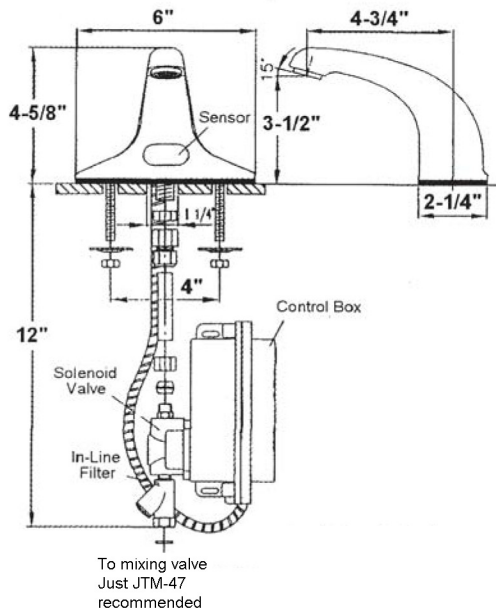

## FAUCET GROUP

LAVATORY SENSOR FAUCET  
AC or BATTERY POWER

SUBMITTAL DATA

### TECHNICAL DATA CONSTRUCTION:

- Deck mount - non-mixing
- Senor range - 6" - 30" - Preset/Adjustable
- Automatic time-out - Preset/adjustable to 0, 15, 30 or 60 sec.
- Shut-off delay - Preset - Adjustable 1 to to 8 sec.
- In-line filter with clean-out trap
- Slow closing, piston operated solenoid
- Control circuit- Solid state, AC or Battery (field switchable)
- Solenoid valve - VSI silicone elastomer piston seal
  - 6V DC, normally closed
  - .4W (idle), 5W (in use)
  - Operating pressure - 5psi to 125 psi
- Control module- wall mountable
- Control/power cable - armored, vandal resistant
- AC Mode - Power Adapter (UL/CSA)
  - Standard plug-in: Input AC 120V 60Hz or 220V
  - Output DC 12V. 0.8A/Class 2
- Power cable: Armored, vandal resistant
- Battery Mode - (UL/CSA)
  - Batteries - uses (4) AA Alkaline batteries
  - Battery Life - 400,000 on/off cycles, up to 4yrs

### FLOW RATE

0.5 GPM Laminar Flow Control - vandal resistant