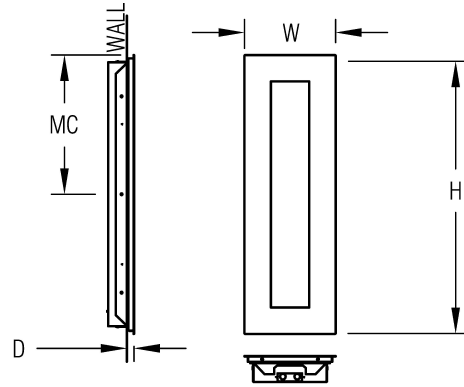

REO INTERIOR WALL

AIW10376

JOB NAME

TYPE

ADA

Reo can be fully recessed, revealing only the faceplate. With a 1.0" wall projection, Reo easily satisfies ADA standards. Five optional color gels add a splash of color, serving as a guide or visual path. The ability to complement any style comes standard.

Dimensions

W	H	D	MC
13.0 in	39.8 in	1.0 in	19.5 in
330 mm	1011 mm	25 mm	495 mm

Weight

Hanging weight: 25.0 lb (11.4 kg).

Features

- Integral Class II power supply included, eliminating the need for remote mounting, simplifying installation.
- Formed metal construction provides durable protection for internal components and is recyclable.
- Embossed stainless steel-linear and crosshatch face plate option adds a unique, metal accent and texture to a space.
- Standard thermoset polyester powder coat paint provides durable protection in a palette of color options. Custom colors available upon request.
- Fixture adds a splash of color to a space with theatrical color gels. Standard colors are available with other colors available upon request. Contact factory to customize a color gel that coordinates with your application.
- Compliant with Americans with Disabilities Act (ADA) requirements.