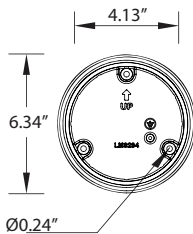

Physical Data

Diameter: 8.35"
 Height: 6.38"
 Weight: 6.1 lbs

Lamp

20w - 1180lm - White - LED ☉

Beam Angle (Please Specify)

- N - Narrow Beam
- M - Medium Beam
- W - Wide Beam

LED Color (Please Specify)

- W27 - 2700K
- W30 - 3000K
- W40 - 4000K

SCE - Surface Conduit Entry - 1/2" 3/4"

EMR - Remote Battery Pack

Mounting detail

Ordering Example : UCI - 30114 - White-20w - N - W30 - 120v - Options

PROJECT: _____ DATE: _____

TYPE: _____ QUANTITY: _____ NOTE: _____