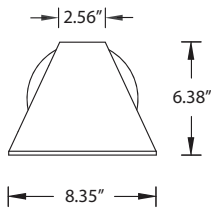

Mounting detail

Ordering Example : UCI - 30114 - White-20w - N - W30 - 120v - Options

PROJECT: _____ DATE: _____

TYPE: _____ QUANTITY: _____ NOTE: _____

Ligman Lighting USA reserves the right to change specifications without prior notice, please contact factory for latest information. Due to the continual improvements in LED technology data and components may change without notice.