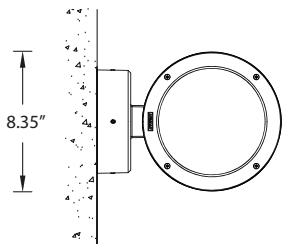

IP65 : Suitable for Wet Locations
 IK09 : Impact Resistant (Vandal Resistant)

UCI-30114 Cinati wall washer LED

A range of geometric shaped wall washer luminaires. Suitable for outdoor downlighting applications and up-lighting for indoor applications using energy saving compact fluorescent lamps. Low copper content corrosion resistant die-cast aluminum frame and body. Stainless steel screws. Durable silicone rubber gasket and impact resistant frosted toughened glass diffuser. The luminaire is treated with a chemical chromated protection before powder coating, ensuring high corrosion resistance. Integral electronic control gear. Fixture is mounted over a 3" octagonal junction box.

Physical Data

Diameter: 8.35"
 Height: 6.38"
 Weight: 6.1 lbs

Lamp

20w - 1180lm - White - LED ☉

Beam Angle (Please Specify)

- N - Narrow Beam
- M - Medium Beam
- W - Wide Beam

LED Color (Please Specify)

- W27 - 2700K
- W30 - 3000K
- W40 - 4000K

SCE - Surface Conduit Entry - 1/2" 3/4"

EMR - Remote Battery Pack

Mounting detail

Ordering Example : UCI - 30114 - White-20w - N - W30 - 120v - Options

PROJECT: _____ DATE: _____

TYPE: _____ QUANTITY: _____ NOTE: _____