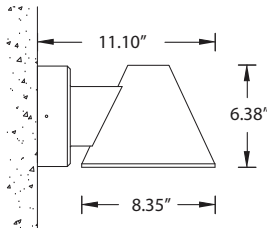

Mounting detail

Ordering Example : UCI - 30114 - White-20w - N - W30 - 120v - Options

PROJECT: _____ DATE: _____

TYPE: _____ QUANTITY: _____ NOTE: _____

Ligman Lighting USA reserves the right to change specifications without prior notice, please contact factory for latest information. Due to the continual improvements in LED technology data and components may change without notice.