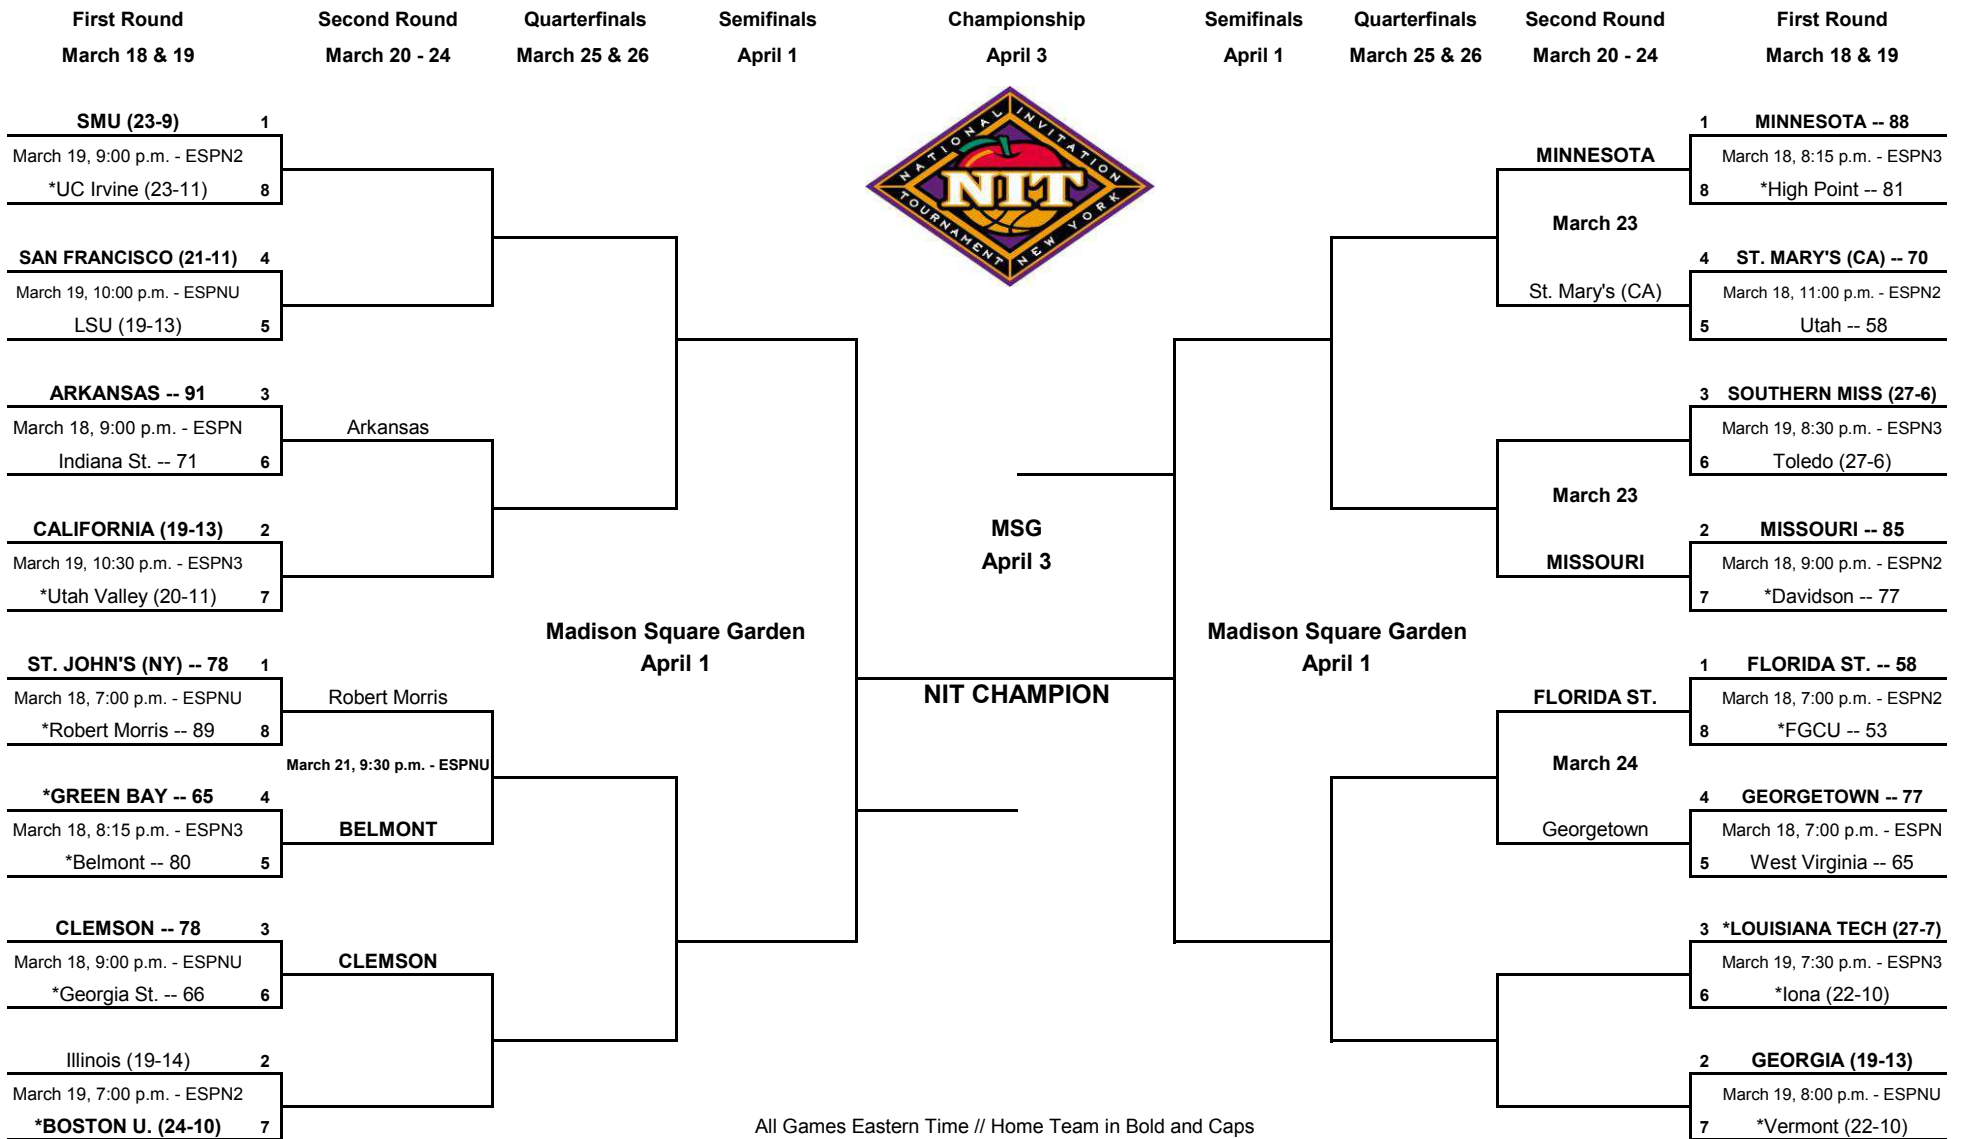

# 2014 NATIONAL INVITATION TOURNAMENT®

All Games Eastern Time // Home Team in Bold and Caps  
 \*Automatic Qualifiers - Regular Season Conference Champions