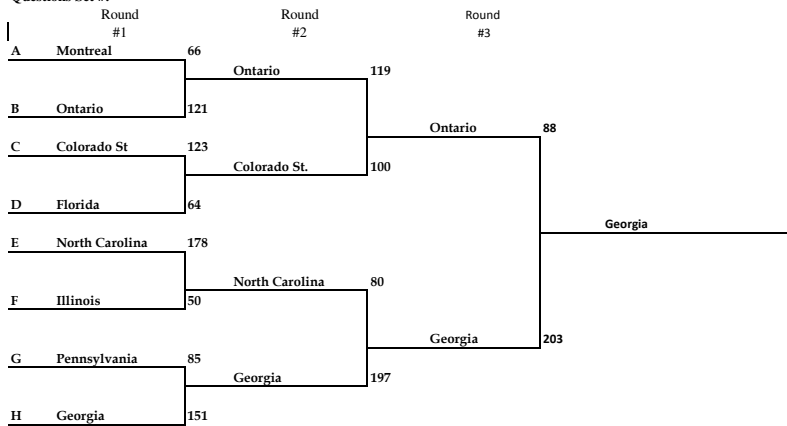

## 24 Team Single Elimination Bracket

Questions Set #:

Upon Completion of Rounds 1 through 3, Remaining 3 teams will be ranked based on highest cumulative point total from rounds 1,2 and 3.  
Top seed will advance to Final Match and play winner of Match 22.