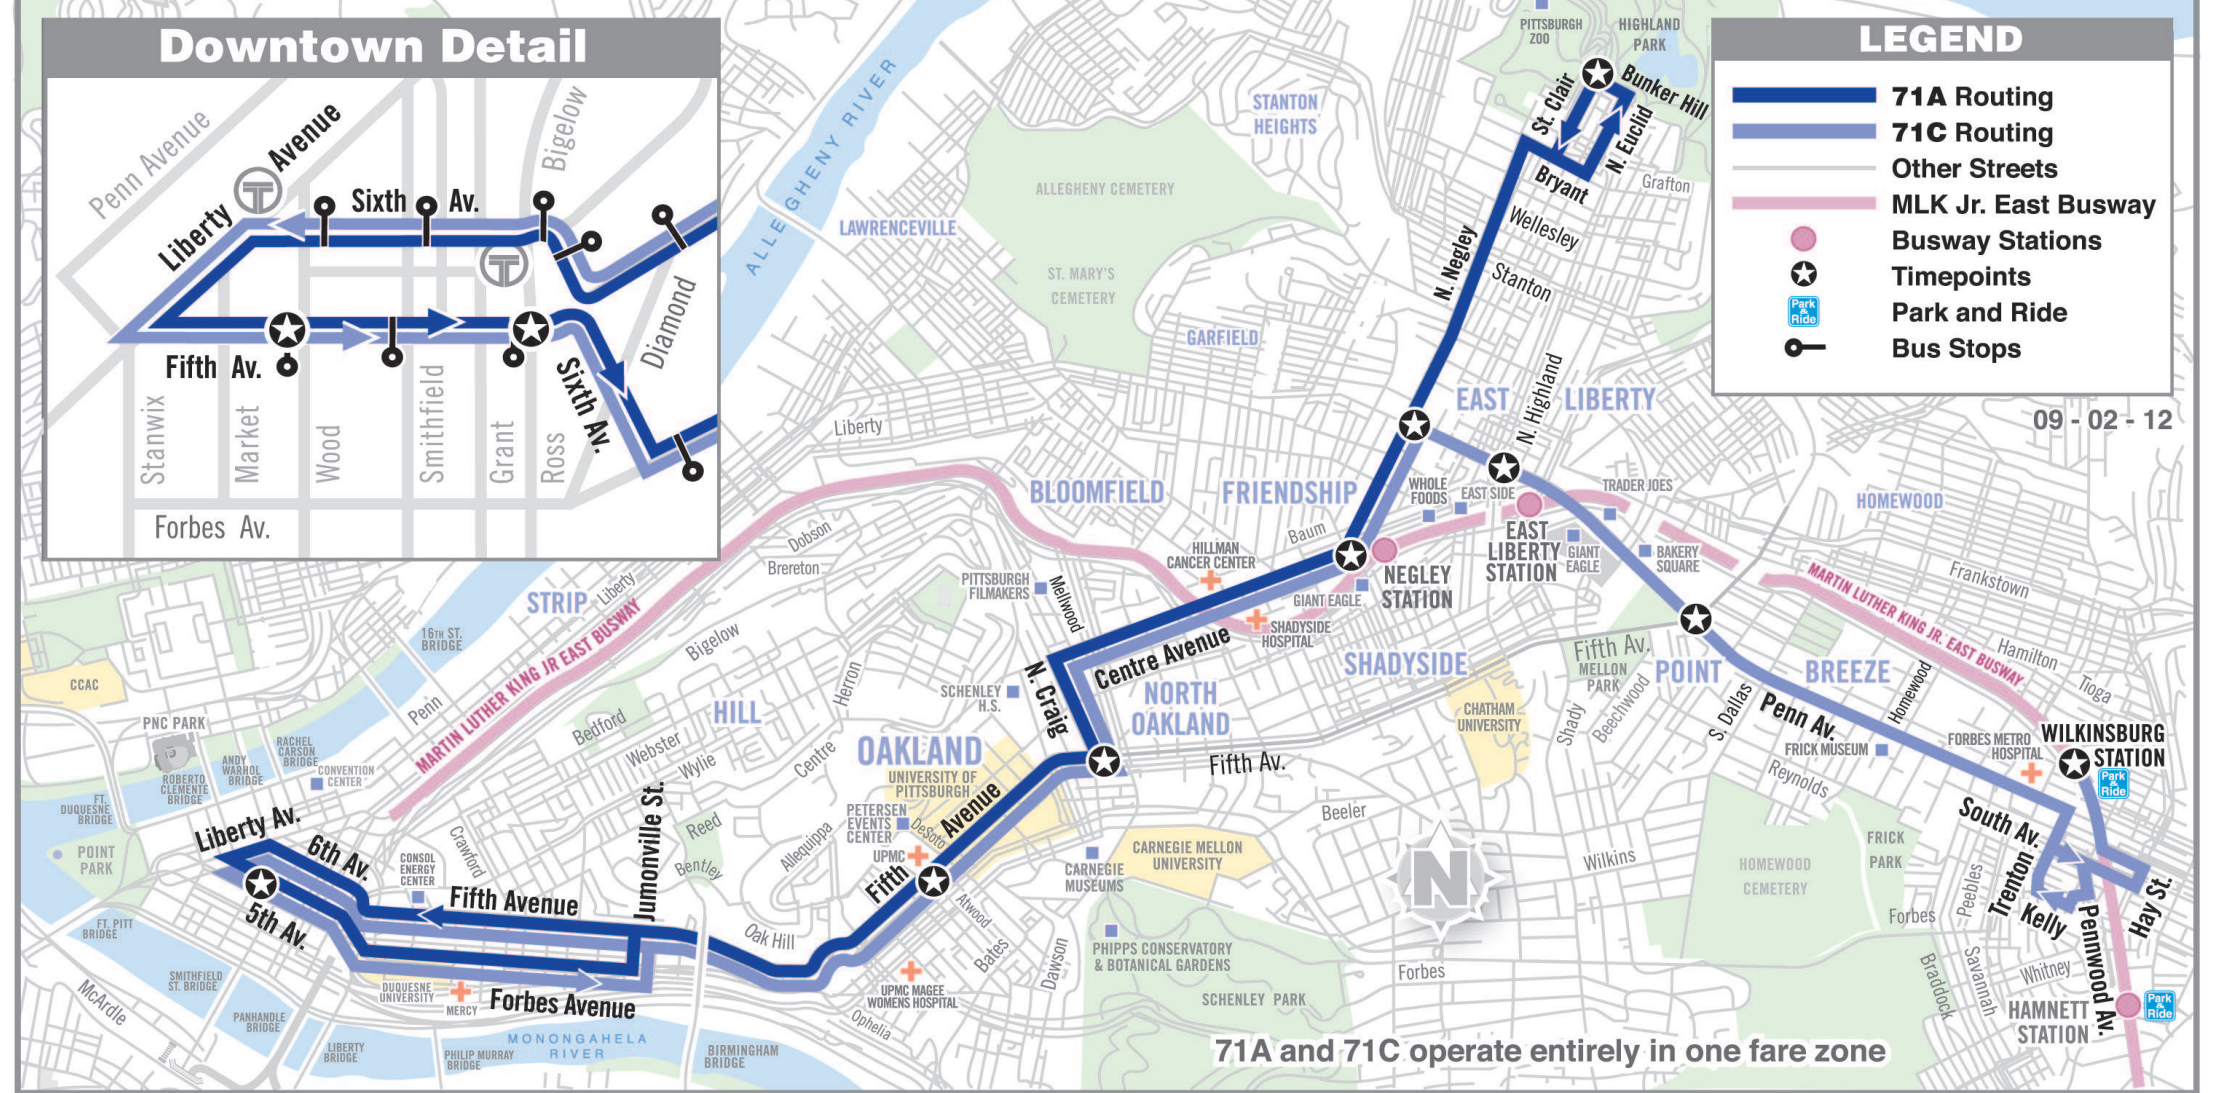

71A NEGLEY and 71C POINT BREEZE

may be used interchangeably between Downtown Pittsburgh, Oakland and Shadyside along Centre Avenue as far as S Negley Avenue at Penn Avenue.

71A Negley

71C Point Breeze

71A NEGLEY

SUNDAY AND HOLIDAY SERVICE

To Downtown Pittsburgh						
Highland Park	East Liberty	Shadyside	Oakland	Oakland	Downtown	Downtown
Highland Park	East Liberty	Shadyside	Oakland	Oakland	Downtown	Downtown
5:03	5:09	5:11	5:18	5:22	5:30	5:35
5:48	5:54	5:56	6:03	6:07	6:15	6:20
6:33	6:39	6:41	6:48	6:52	7:00	7:05
7:18	7:24	7:26	7:33	7:37	7:45	7:50
8:03	8:09	8:11	8:18	8:22	8:30	8:35
8:41	8:49	8:51	9:00	9:05	9:14	9:20
9:26	9:34	9:36	9:45	9:50	9:59	10:05
10:11	10:19	10:21	10:30	10:35	10:44	10:50
10:55	11:03	11:06	11:15	11:20	11:29	11:35
11:40	11:48	11:51	12:00	12:05	12:14	12:20
12:25	12:33	12:36	12:45	12:50	12:59	1:05
1:10	1:18	1:21	1:30	1:35	1:44	1:50
1:55	2:03	2:06	2:15	2:20	2:29	2:35
2:40	2:48	2:51	3:00	3:05	3:14	3:20
3:25	3:33	3:36	3:45	3:50	3:59	4:05
4:10	4:18	4:21	4:30	4:35	4:44	4:50
4:55	5:03	5:06	5:15	5:20	5:29	5:35
5:44	5:52	5:54	6:02	6:06	6:14	6:20
6:29	6:37	6:39	6:47	6:51	6:59	7:05
7:14	7:22	7:24	7:32	7:36	7:44	7:50
7:59	8:07	8:09	8:17	8:21	8:29	8:35
8:44	8:52	8:54	9:02	9:06	9:14	9:20
9:29	9:37	9:39	9:47	9:51	9:59	10:05
10:14	10:22	10:24	10:32	10:36	10:44	10:50
11:05	11:11	11:13	11:19	11:23	11:30	11:35
11:50	11:56	11:58	12:04	12:07	12:15	12:20

To Negley Avenue - Highland Park						
Downtown	Downtown	Oakland	North Oakland	Shadyside	East Liberty	Highland Park
Downtown	Downtown	Oakland	North Oakland	Shadyside	East Liberty	Highland Park
5:35	5:37	5:47	5:52	5:58	6:00	6:08
6:20	6:22	6:32	6:37	6:43	6:45	6:53
7:05	7:07	7:17	7:22	7:28	7:30	7:38
7:50	7:52	8:02	8:07	8:13	8:15	8:23
8:35	8:37	8:47	8:52	8:58	9:00	9:08
9:20	9:23	9:33	9:38	9:46	9:48	9:56
10:05	10:08	10:18	10:23	10:31	10:33	10:41
10:50	10:53	11:03	11:08	11:16	11:18	11:26
11:35	11:38	11:49	11:55	12:03	12:06	12:14
12:20	12:23	12:34	12:40	12:48	12:51	12:59
1:05	1:08	1:19	1:25	1:33	1:36	1:44
1:50	1:53	2:04	2:10	2:18	2:21	2:29
2:35	2:38	2:49	2:55	3:03	3:06	3:14
3:20	3:23	3:34	3:40	3:48	3:51	3:59
4:05	4:08	4:19	4:25	4:33	4:36	4:44
4:50	4:53	5:04	5:10	5:18	5:21	5:29
5:35	5:38	5:49	5:55	6:03	6:06	6:14
6:20	6:23	6:33	6:38	6:45	6:47	6:55
7:05	7:08	7:18	7:23	7:30	7:32	7:40
7:50	7:53	8:03	8:08	8:15	8:17	8:25
8:35	8:38	8:48	8:53	9:00	9:02	9:10
9:20	9:23	9:33	9:38	9:45	9:47	9:55
10:05	10:08	10:18	10:23	10:30	10:32	10:40
10:50	10:53	11:03	11:08	11:15	11:17	11:25
11:35	11:37	11:46	11:50	11:56	11:58	12:06
12:20	12:22	12:31	12:35	12:41	12:43	12:51

BUS STOPS

71A & 71C Downtown Stops

Sixth Avenue	at Centre Avenue at Bigelow Square at Smithfield Street at Wood Street
Fifth Avenue	at Wood Street at Smithfield Street at Ross Street

ANNOUNCEMENTS

March 16, 2014 Service Changes:

71A: The weekday, Saturday, and Sunday times have been revised.

71C: The weekday, Saturday, and Sunday times have been revised.

SERVICE NOTES

71A and 71C service operates on New Years Day, Memorial Day, Independence Day, Labor Day, Thanksgiving and Christmas.

AIRPORT SERVICE