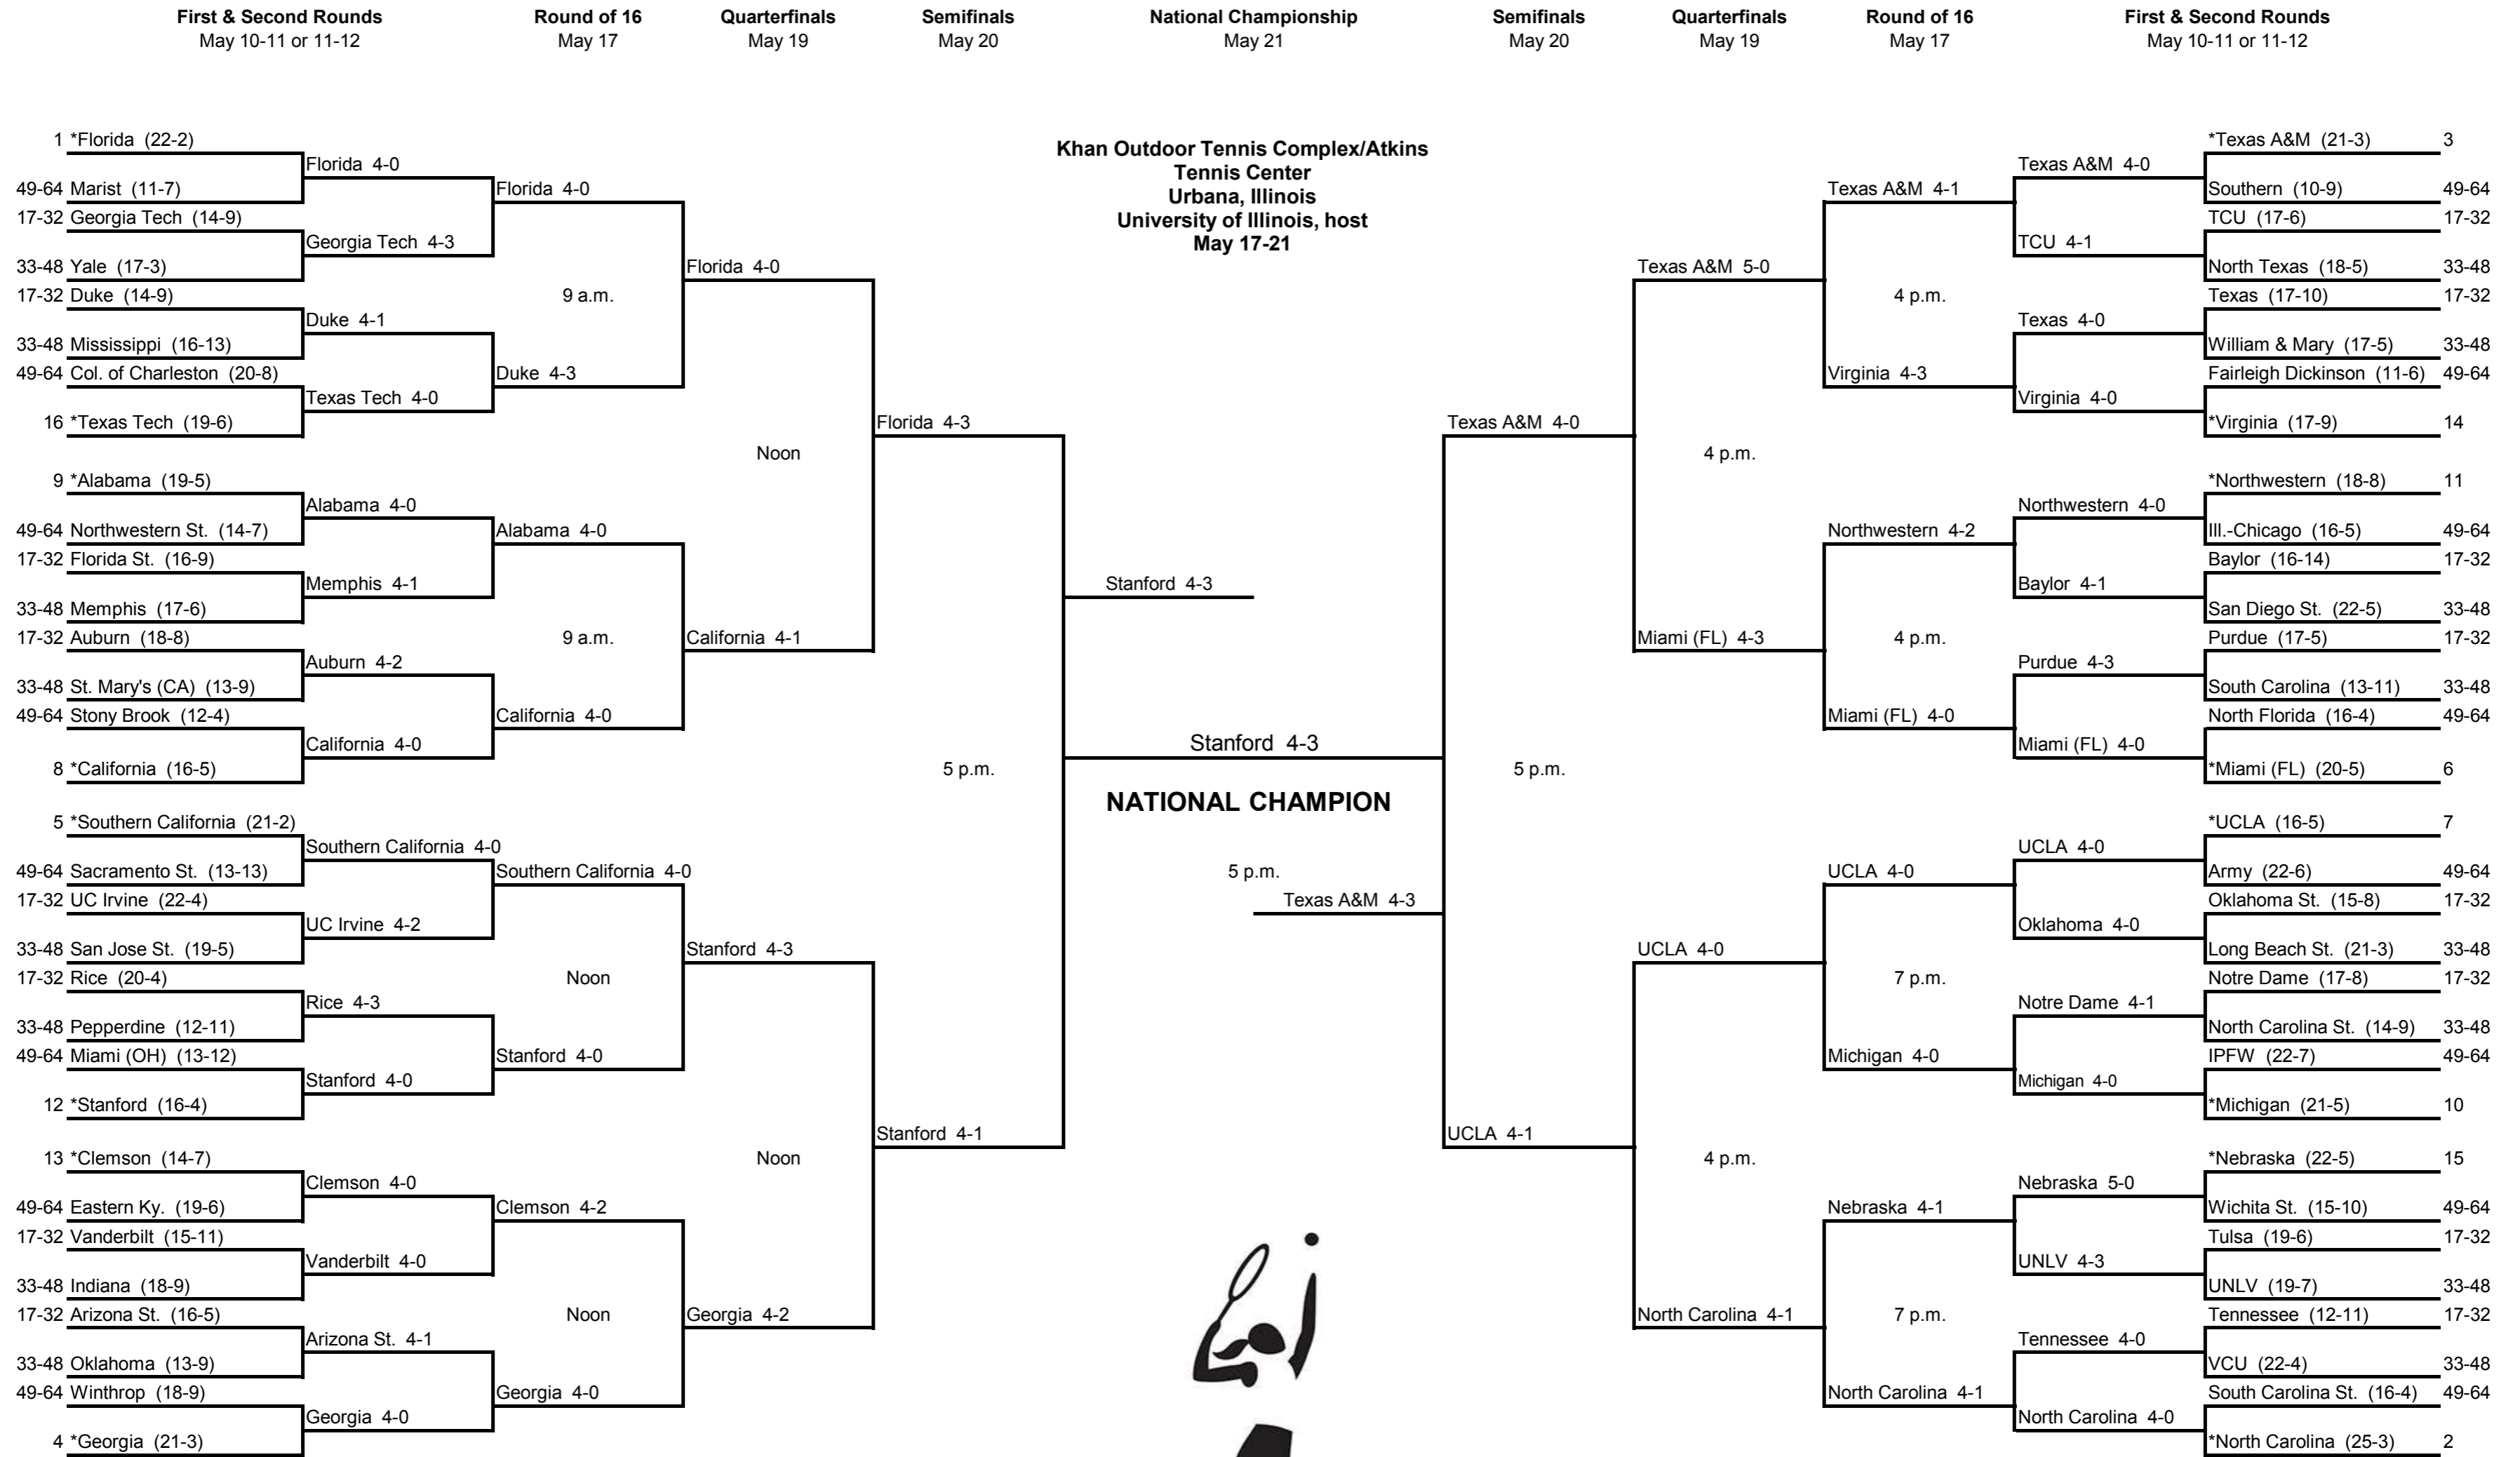

# 2013 NCAA Division I Women's TENNIS CHAMPIONSHIPS

## Event: Team Championship

\*Host Institution  
All Times Local