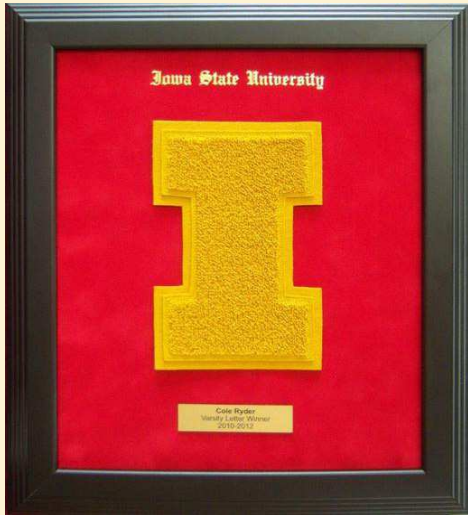

IOWA STATE UNIVERSITY LETTERWINNERS CLUB ATHLETIC AWARDS

Letterwinner Framed Chenille

Custom Iowa State chenille framed with gold leaf imprint and engraved name plate.

\$79.00

Letterwinner Framed Chenille and Photo

Custom Iowa State chenille framed along with a photo, gold leaf imprint and engraved name plate.

\$119.00

Athletic Award Blanket

All wool stadium blanket with Iowa State chenille and personalized embroidery.

\$89.00

Athletic Award Jacket

Traditional letter jacket with Iowa State red melton wool and genuine leather sleeves.

\$149.00

MAVERICK Jackets K

610 Coit Rd, Suite 100 • Plano, TX 75075
469-374-9000 • sales@MaverickJackets.com