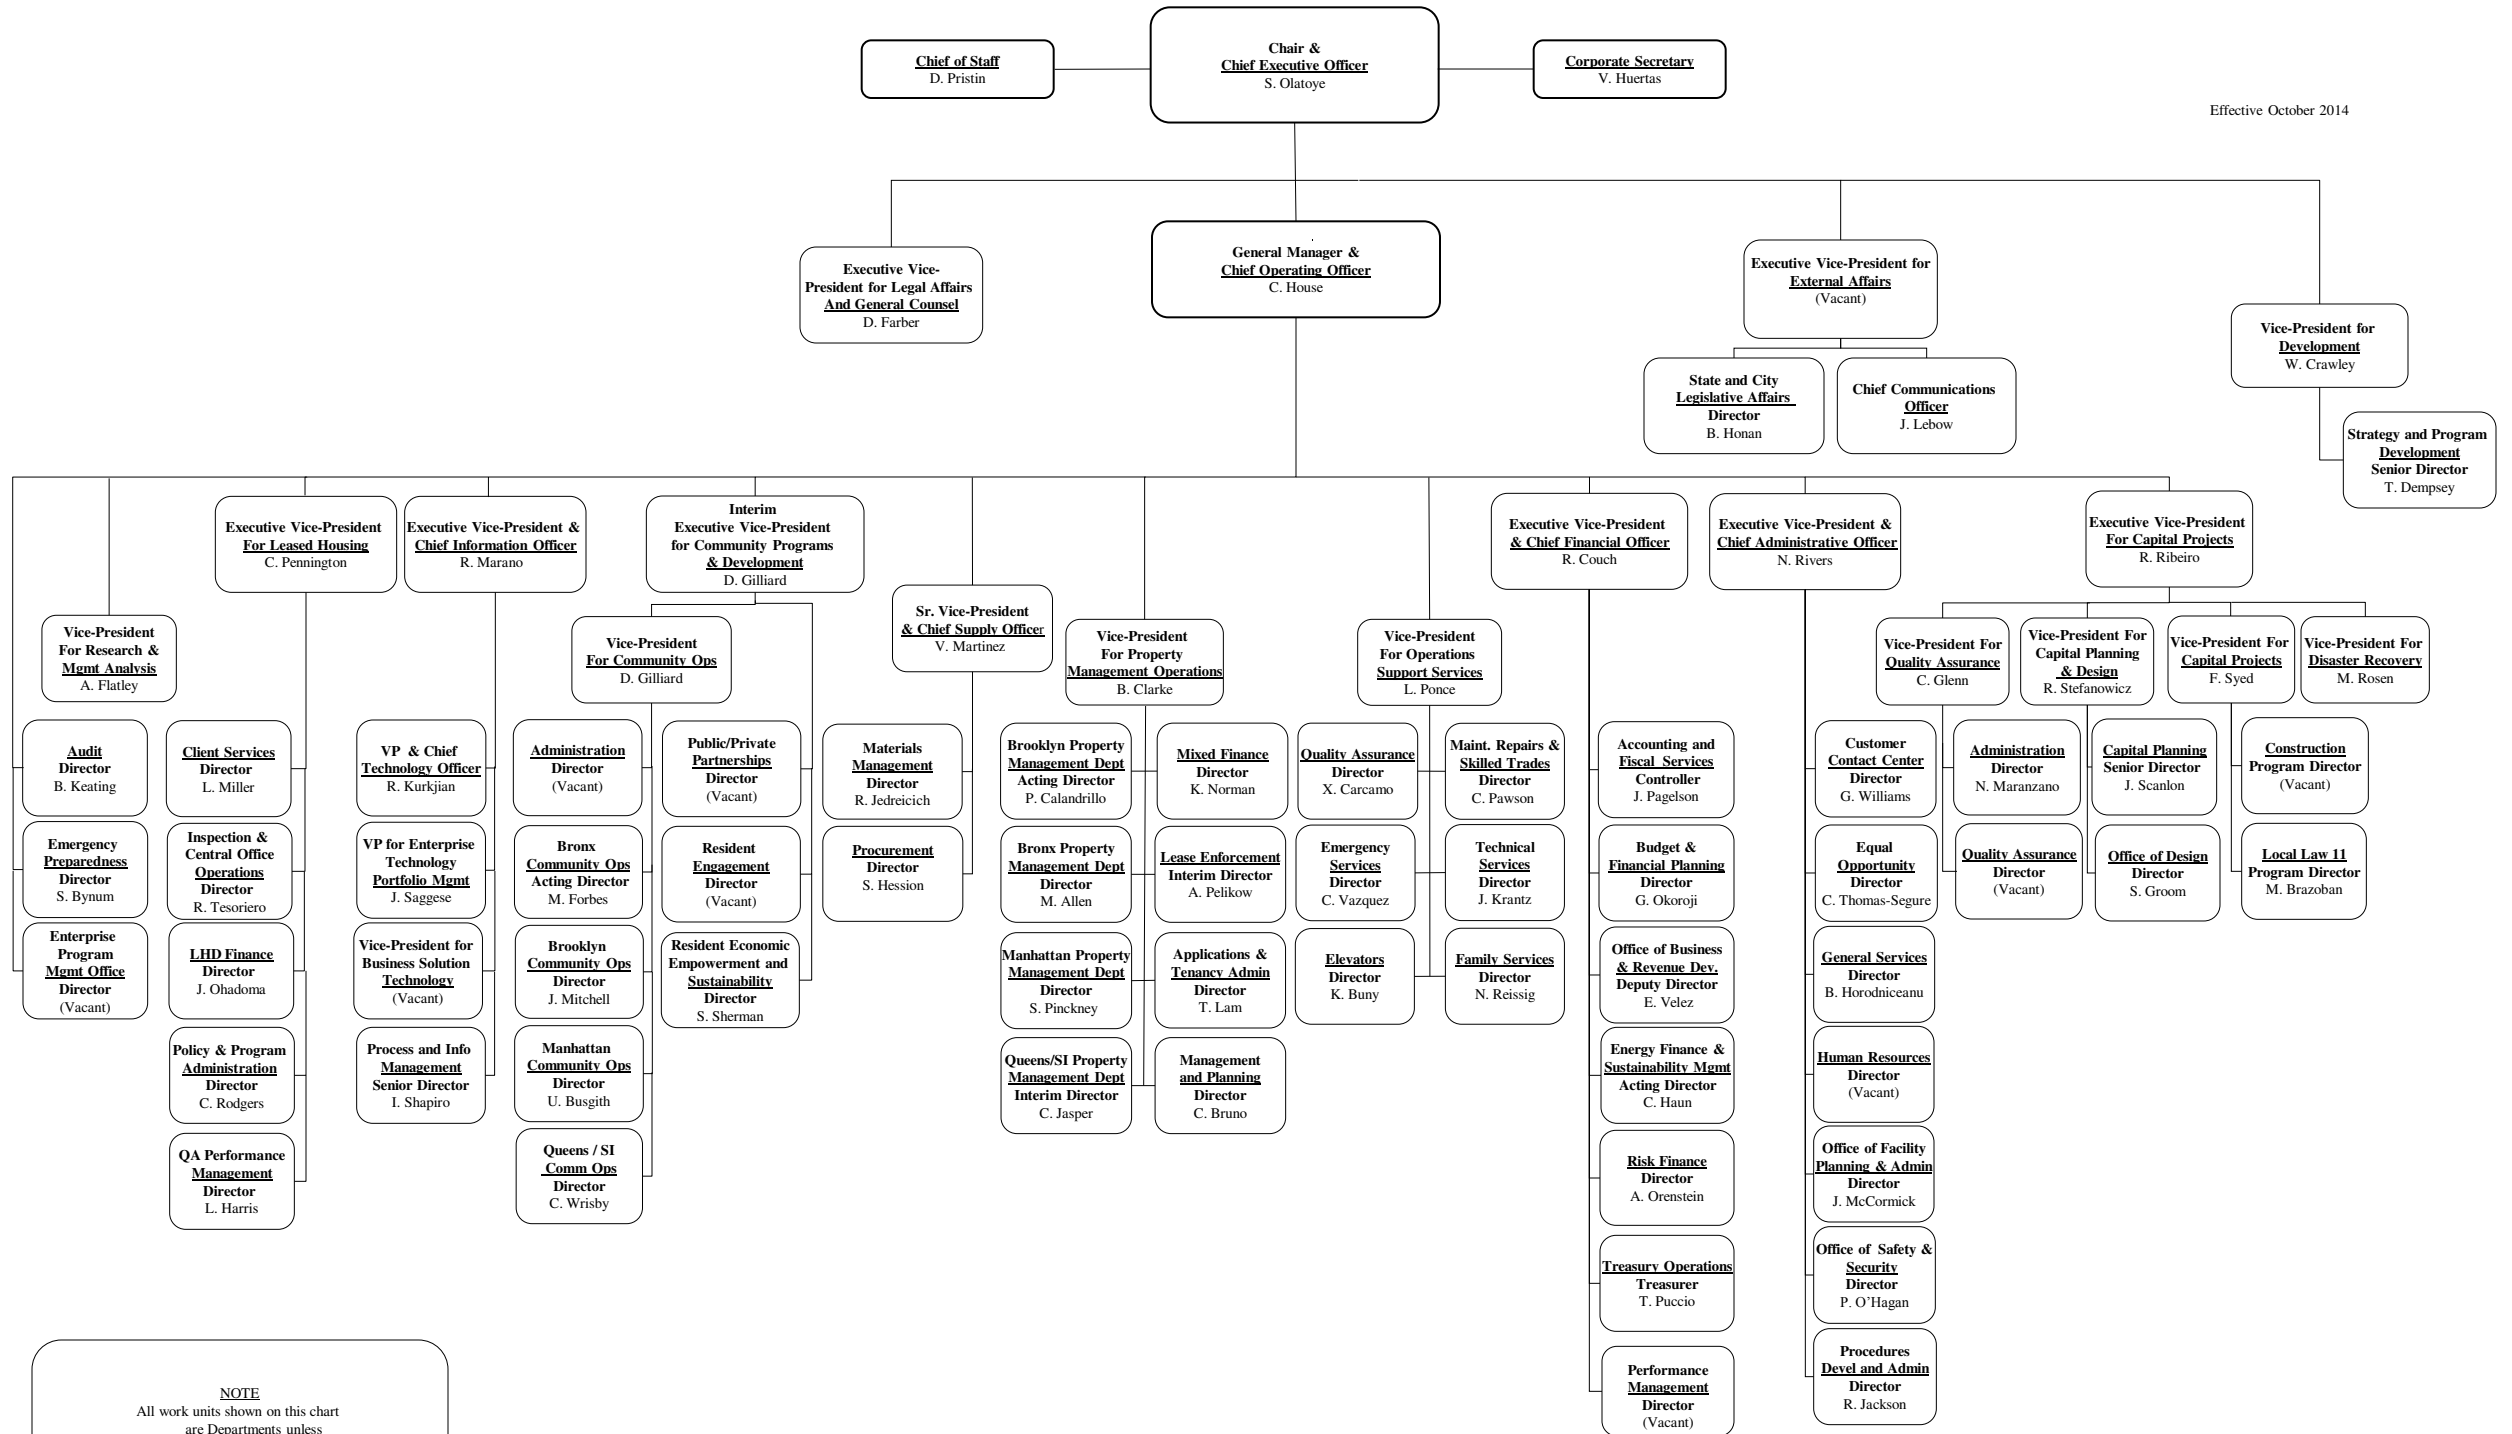

NEW YORK CITY HOUSING AUTHORITY ORGANIZATION CHART

Effective October 2014

NOTE
All work units shown on this chart are Departments unless otherwise noted.