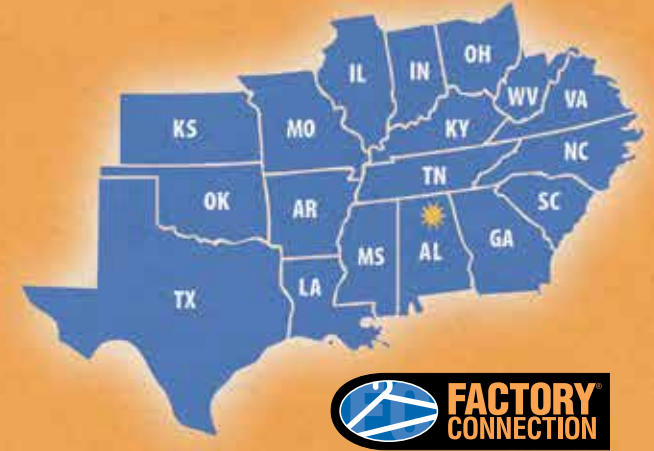

Factory Connection, LLC, is a strong, fashion-forward apparel company comprised of almost 300 stores, and aggressively growing. We would be an asset to any mall, strip center or downtown location.

As it has done for almost 40 years, Factory Connection is committed to providing convenient access to the latest fashions for customers in smaller towns. With our innovative concept and strong relationships with major manufacturers, we are pleased to make major fashion brands available – and affordable – for everyone.

## Factory Connection Serves:

- *Metropolitan, middle and rural markets*
- *Trade area population greater than 5,000 and less than 50,000*
- *Low to middle income*

# Locations

Alabama, Arkansas, Georgia, Illinois, Indiana, Kansas, Kentucky, Louisiana, Mississippi, Missouri, North Carolina, Ohio, Oklahoma, South Carolina, Tennessee, Texas, Virginia, West Virginia