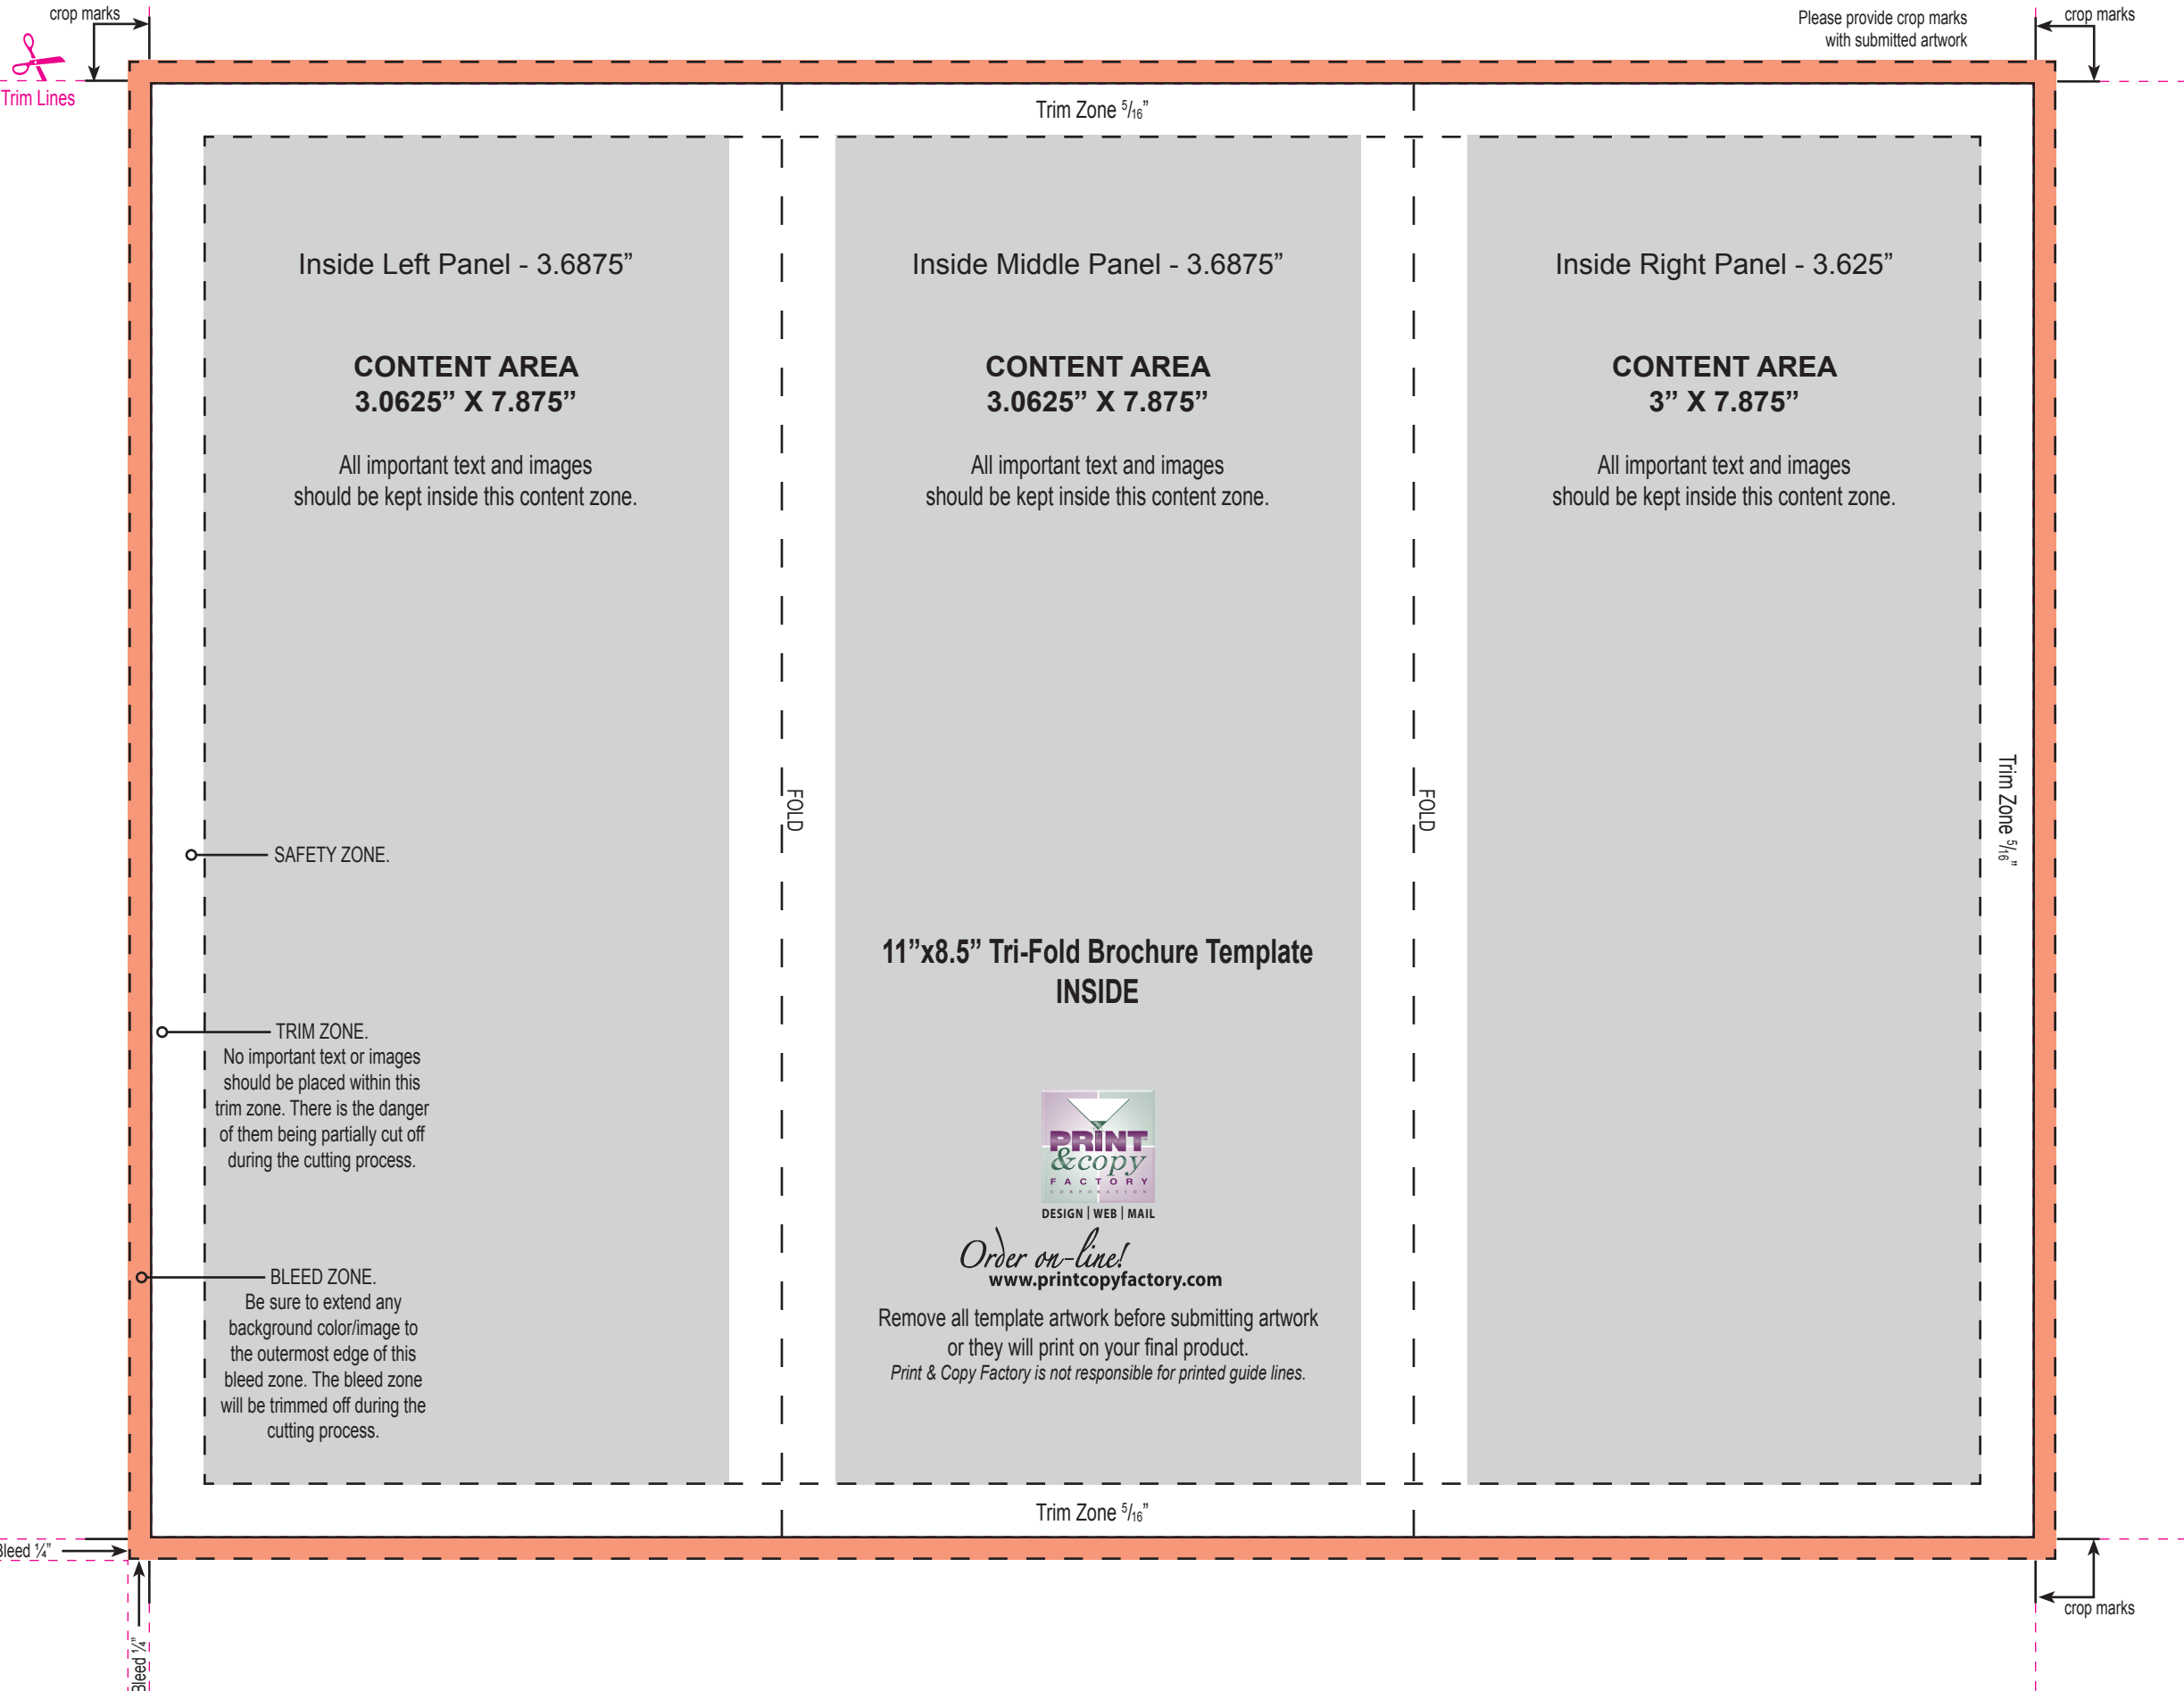

Please provide crop marks with submitted artwork

Trim Zone 5/16"

Front Flap Panel - 3.625"

Back Cover Panel - 3.6875"

Front Cover Panel - 3.6875"

**CONTENT AREA**  
**3" X 7.875"**

All important text and images should be kept inside this content zone.

FOLD

FOLD

Trim Zone 5/16"

SAFETY ZONE.

TRIM ZONE.  
No important text or images should be placed within this trim zone. There is the danger of them being partially cut off during the cutting process.

BLEED ZONE.  
Be sure to extend any background color/image to the outermost edge of this bleed zone. The bleed zone will be trimmed off during the cutting process.

Trim Zone 5/16"

Bleed 1/4"

Bleed 1/4"

crop marks  
Trim Lines

Please provide crop marks  
with submitted artwork

Trim Zone 5/16"

Inside Left Panel - 3.6875"

Inside Middle Panel - 3.6875"

Inside Right Panel - 3.625"

**CONTENT AREA**  
**3.0625" X 7.875"**

All important text and images  
should be kept inside this content zone.

**CONTENT AREA**  
**3.0625" X 7.875"**

All important text and images  
should be kept inside this content zone.