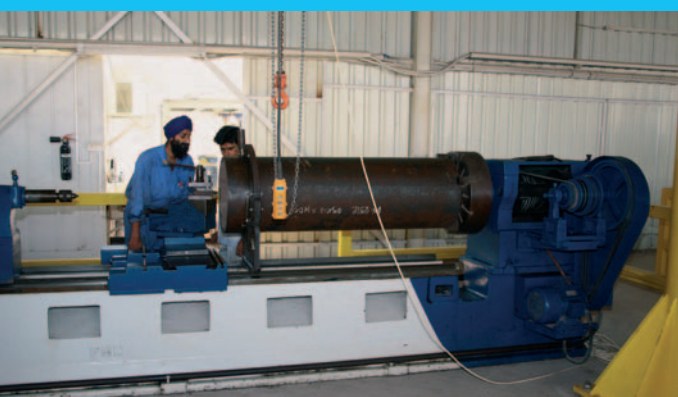

CRUSHING PLANTS

*Quarry & Mining LLC
have supplied complete processing plants
for many major aggregate production plants
in the Middle East.*

Quarry & Mining LLC have supplied complete processing plants for many major aggregate production plants in the Middle East. With in-house engineering design, manufacture, erection and support capabilities the Company offers a second to none comprehensive service to the quarrying and bulk-handling sectors based in the UAE and elsewhere in the Gulf.

Scalping materials contaminated by clay are easily separated using a 'finger type roller grizzly' returning a high proportion of clean stone immediately back into the process. The benefit is increased yield from rock brought to the primary section, overall higher outputs, and reduced handling costs of generated waste materials.

Mobile solutions are also available through Quarry & Mining LLC. Kleemann GmbH have a wide range of track mounted primary & secondary crushing plants, and screening stations designed for any application and product requirement.