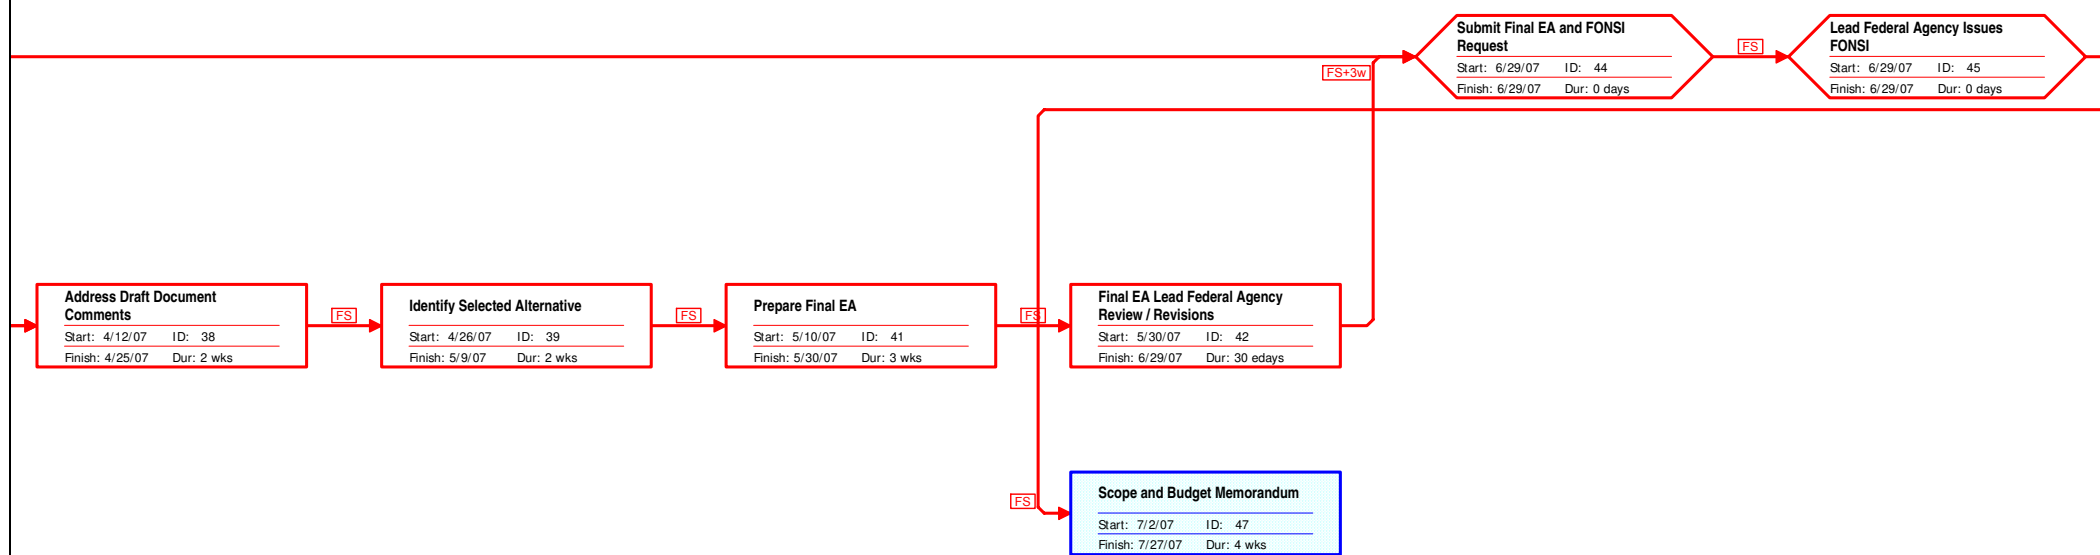

Stage 1 Manual of Standard Practice Example EA PERT Chart

Critical		Milestone		Critical Inserted		Marked		Project Summary	
Noncritical		Critical Summary		Inserted		Critical External		Highlighted Critical	
Critical Milestone		Summary		Critical Marked		External		Highlighted Noncritical	