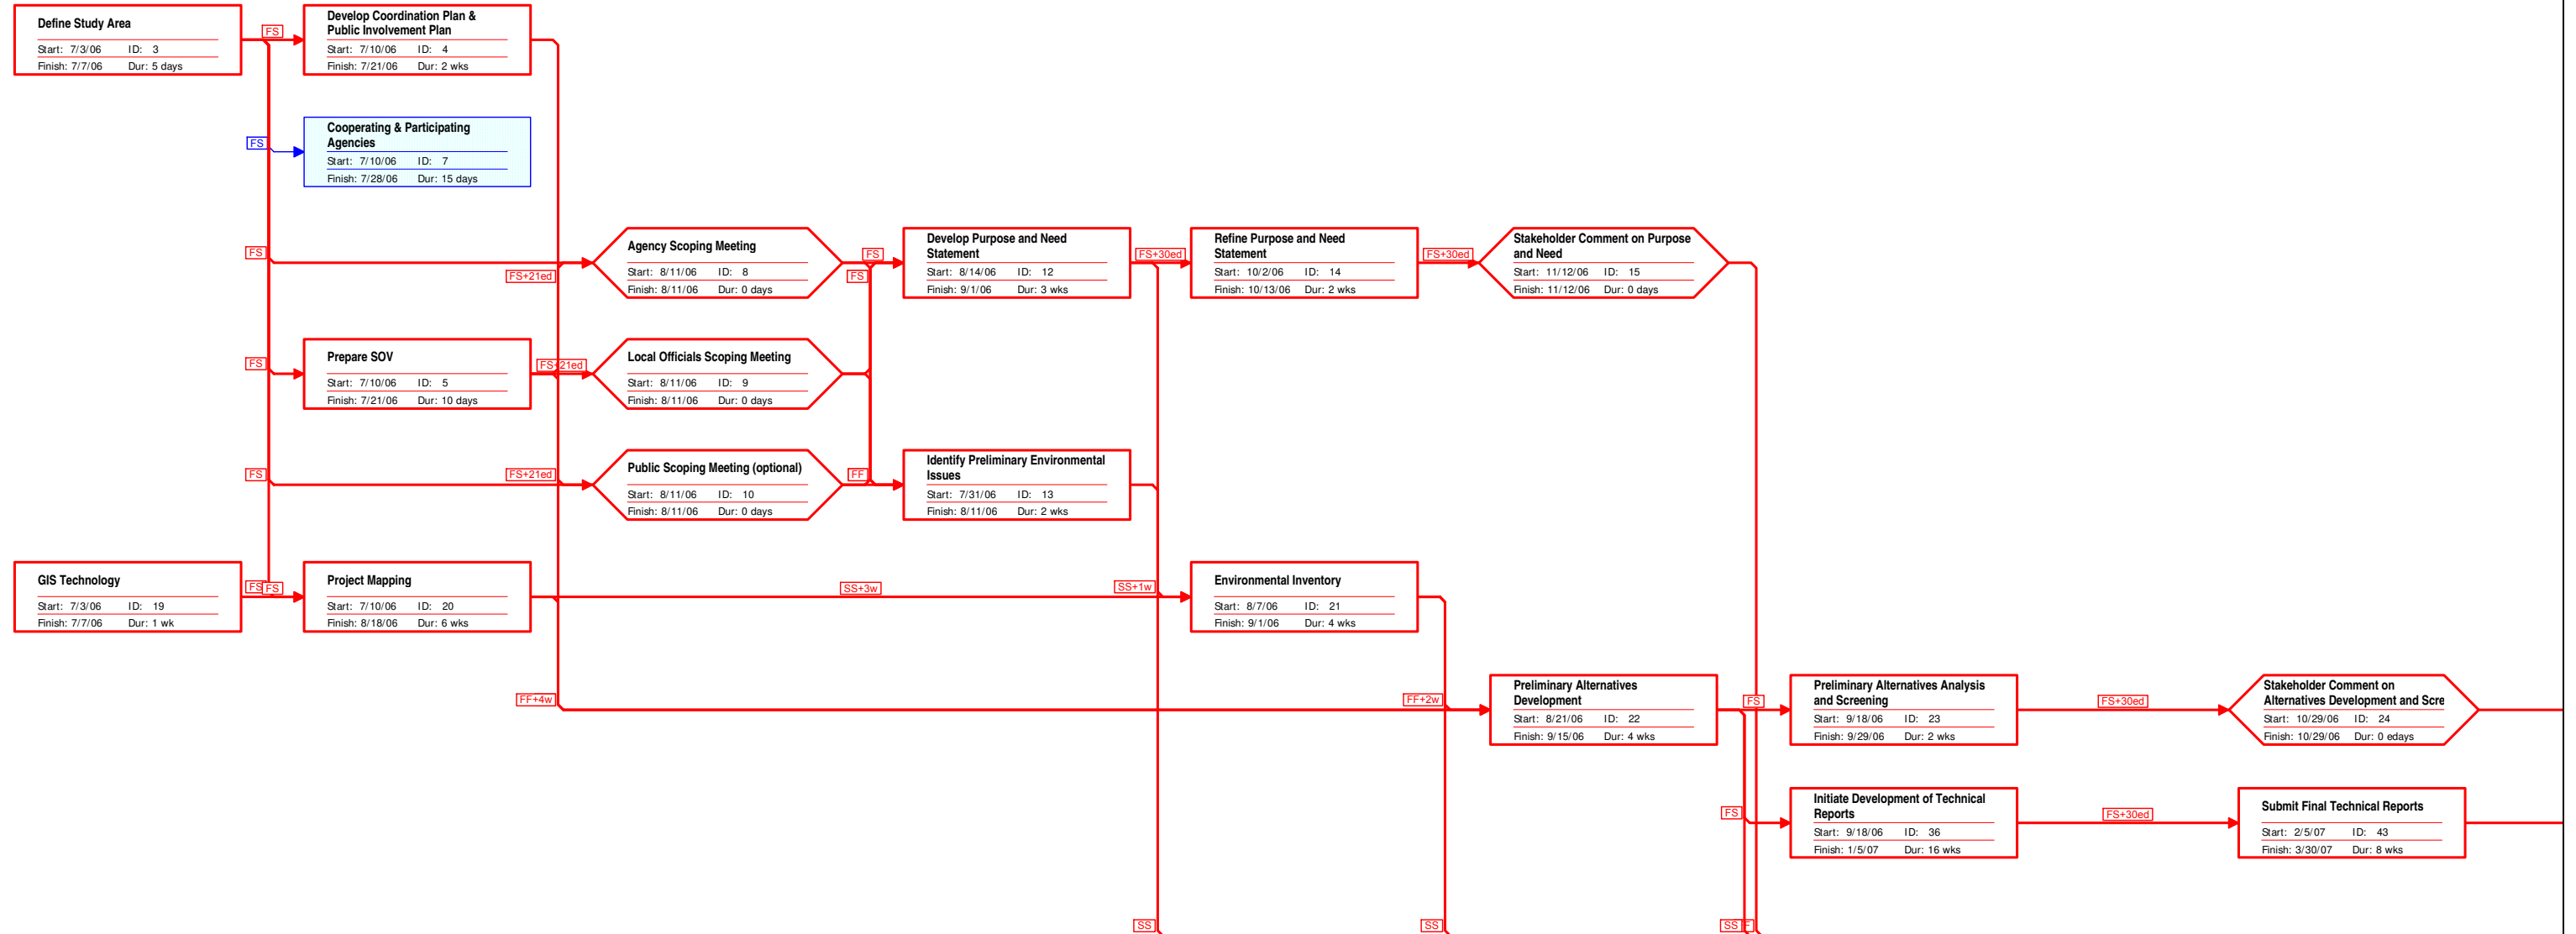

Stage 1 Manual of Standard Practice Example EA PERT Chart

Critical		Milestone		Critical Inserted		Marked		Project Summary	
Noncritical		Critical Summary		Inserted		Critical External		Highlighted Critical	
Critical Milestone		Summary		Critical Marked		External		Highlighted Noncritical	