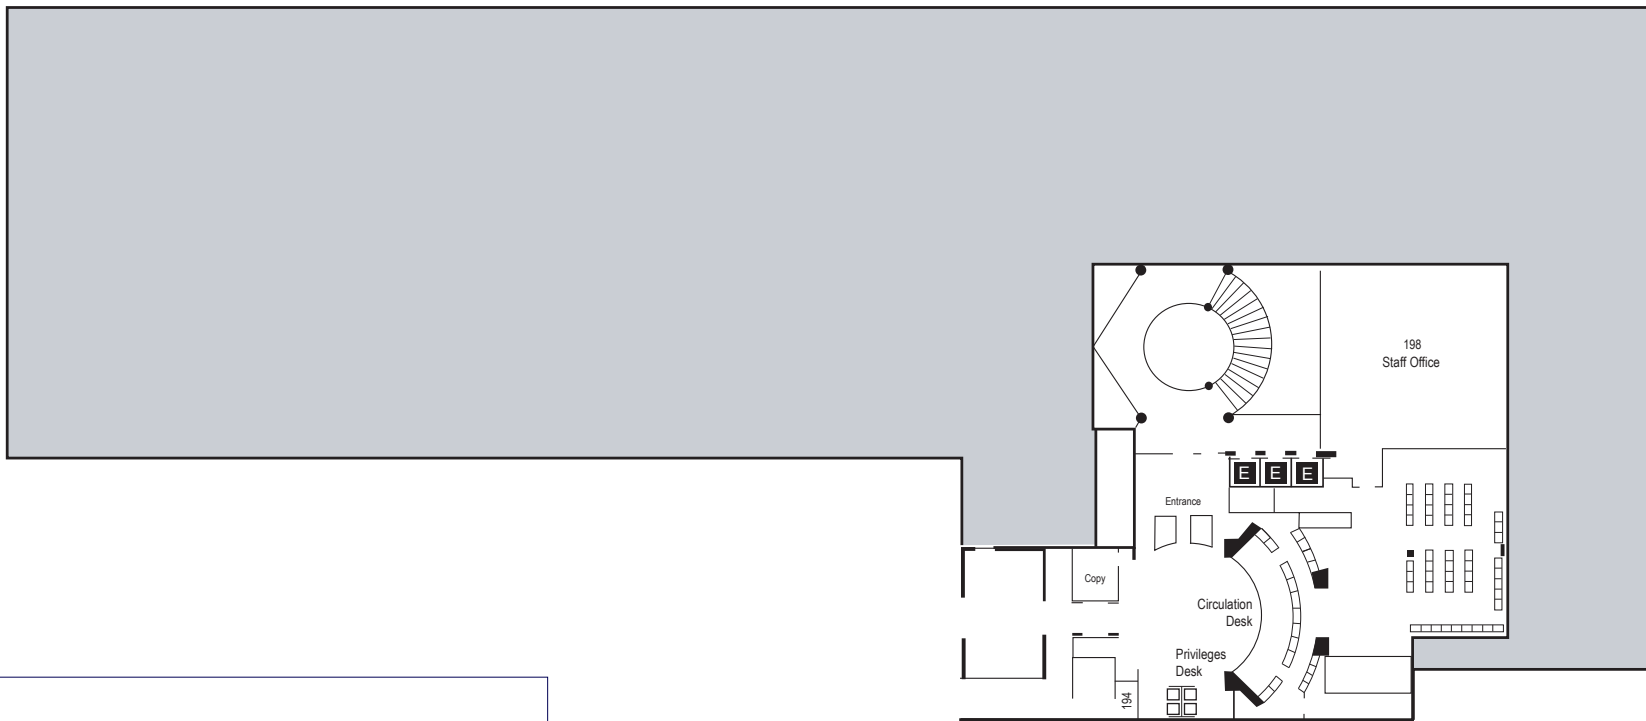

GARDNER (MAIN) STACKS

UNIVERSITY OF CALIFORNIA, BERKELEY

LEVEL A

- | | |
|---------------------------|-------------------|
| S BookScan Station | Restrooms |
| Public Computers | Drinking Fountain |
| E Elevator | Emergency Kiosk |
| AirBears2: many areas | Emergency Exit |

GARDNER (MAIN) STACKS

UNIVERSITY OF CALIFORNIA, BERKELEY

LEVEL B

- | | |
|---------------------------|-------------------|
| MAIN Collection: A - DK34 | Study Rooms |
| BookScan Station | Restrooms |
| Public Computers | Drinking Fountain |
| Elevator | Emergency Kiosk |
| AirBears2: many areas | Emergency Exit |
| Silent Study Zone | |

GARDNER (MAIN) STACKS

UNIVERSITY OF CALIFORNIA, BERKELEY

LEVEL C

MAIN Collection: DK35 - JL	Study Rooms
BookScan Station	Restrooms
Public Computers	Drinking Fountain
Elevator	Emergency Kiosk
AirBears2: many areas	Emergency Exit