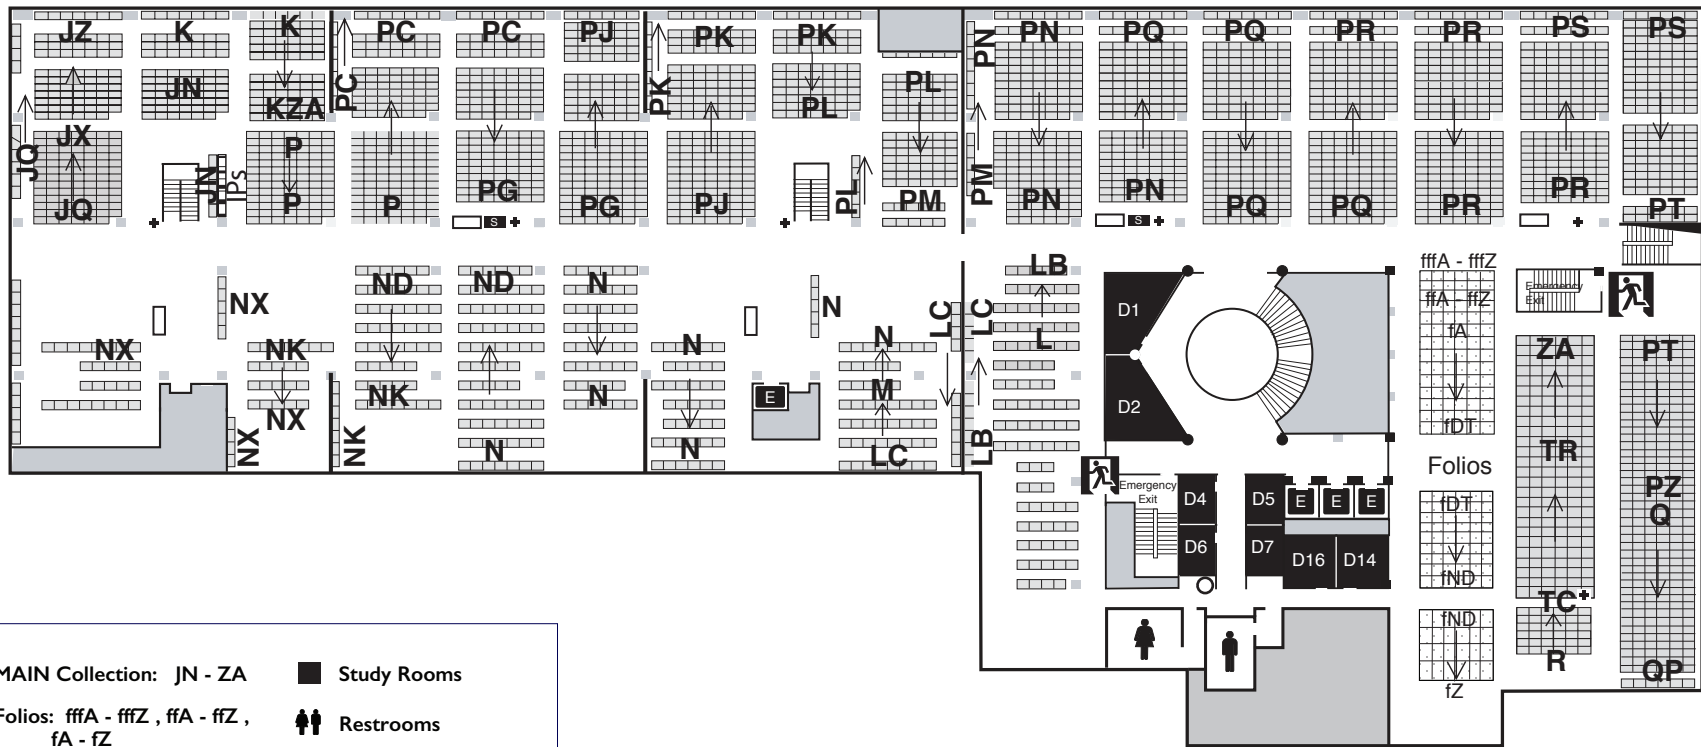

GARDNER (MAIN) STACKS

UNIVERSITY OF CALIFORNIA, BERKELEY

LEVEL A

- | | |
|---------------------------|-------------------|
| S BookScan Station | Restrooms |
| Public Computers | Drinking Fountain |
| E Elevator | Emergency Kiosk |
| AirBears2: many areas | Emergency Exit |

GARDNER (MAIN) STACKS

UNIVERSITY OF CALIFORNIA, BERKELEY

LEVEL B

- | | |
|---------------------------|-------------------|
| MAIN Collection: A - DK34 | Study Rooms |
| BookScan Station | Restrooms |
| Public Computers | Drinking Fountain |
| Elevator | Emergency Kiosk |
| AirBears2: many areas | Emergency Exit |
| Silent Study Zone | |

GARDNER (MAIN) STACKS

UNIVERSITY OF CALIFORNIA, BERKELEY

LEVEL C

MAIN Collection: DK35 - JL	Study Rooms
BookScan Station	Restrooms
Public Computers	Drinking Fountain
Elevator	Emergency Kiosk
AirBears2: many areas	Emergency Exit

GARDNER (MAIN) STACKS

UNIVERSITY OF CALIFORNIA, BERKELEY

LEVEL D

← WEST BUILDING EAST BUILDING →

■ MAIN Collection: JN - ZA	■ Study Rooms
□ Folios: fffA - fffZ, ffA - ffZ, fA - fZ	♂ Restrooms
■ BookScan Station	○ Drinking Fountain
□ Public Computers	⊕ Emergency Kiosk
■ Elevator	🚪 Emergency Exit
📶 AirBears2: many areas	IPs