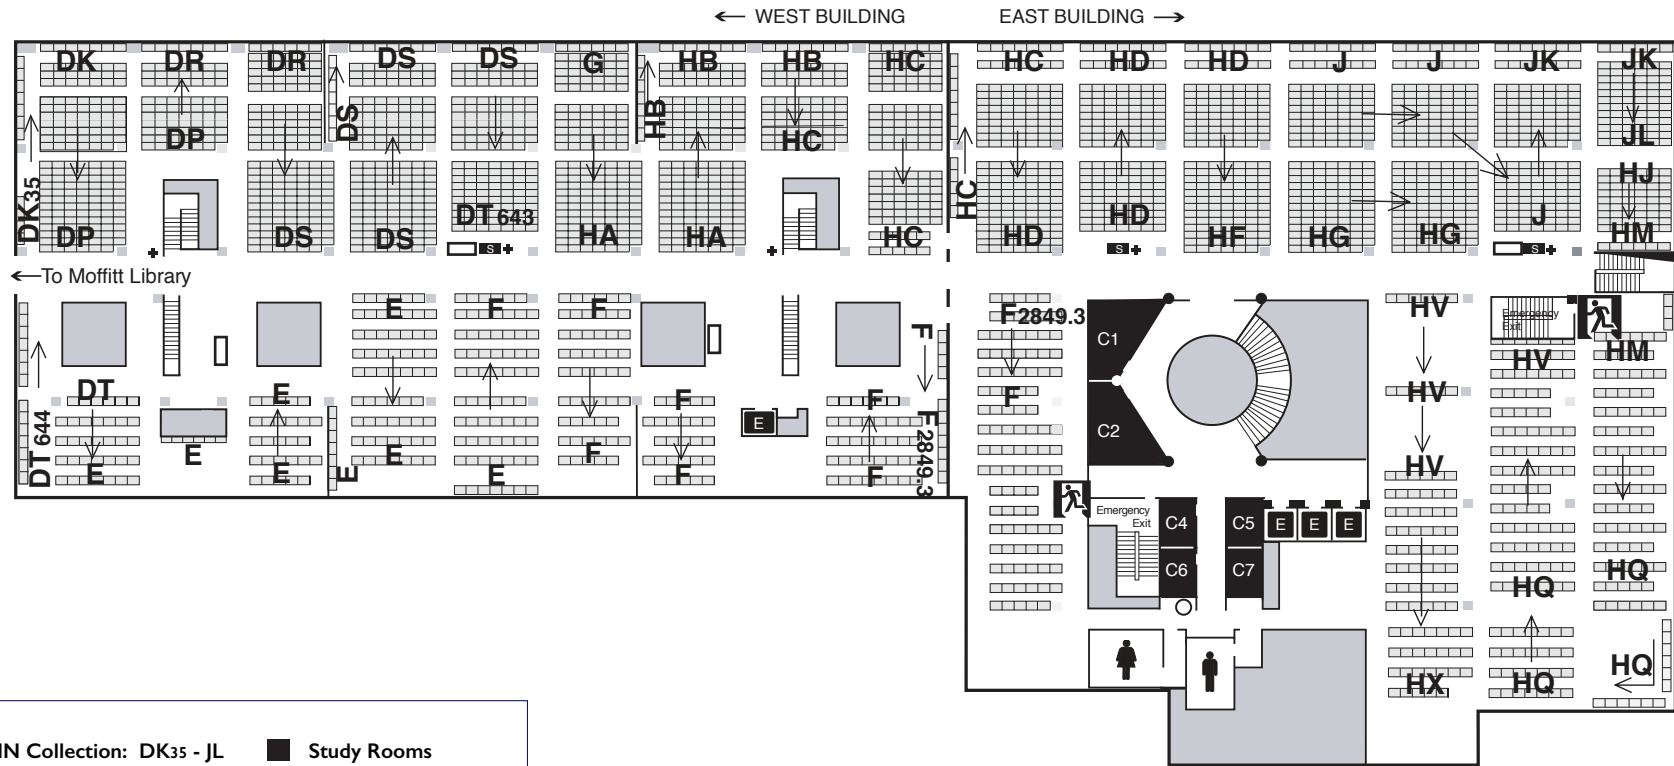

GARDNER (MAIN) STACKS

UNIVERSITY OF CALIFORNIA, BERKELEY

LEVEL A

- | | |
|---------------------------|-------------------|
| S BookScan Station | Restrooms |
| Public Computers | Drinking Fountain |
| E Elevator | Emergency Kiosk |
| AirBears2: many areas | Emergency Exit |

GARDNER (MAIN) STACKS

UNIVERSITY OF CALIFORNIA, BERKELEY

LEVEL B

- | | |
|---------------------------|-------------------|
| MAIN Collection: A - DK34 | Study Rooms |
| BookScan Station | Restrooms |
| Public Computers | Drinking Fountain |
| Elevator | Emergency Kiosk |
| AirBears2: many areas | Emergency Exit |
| Silent Study Zone | |

GARDNER (MAIN) STACKS

UNIVERSITY OF CALIFORNIA, BERKELEY

LEVEL C

MAIN Collection: DK35 - JL	Study Rooms
BookScan Station	Restrooms
Public Computers	Drinking Fountain
Elevator	Emergency Kiosk
AirBears2: many areas	Emergency Exit

GARDNER (MAIN) STACKS

UNIVERSITY OF CALIFORNIA, BERKELEY

LEVEL D

← WEST BUILDING EAST BUILDING →

■ MAIN Collection: JN - ZA	■ Study Rooms
□ Folios: fffA - fffZ, ffA - ffZ, fA - fZ	♂ Restrooms
■ BookScan Station	○ Drinking Fountain
□ Public Computers	⊕ Emergency Kiosk
■ Elevator	🚪 Emergency Exit
📶 AirBears2: many areas	IPs