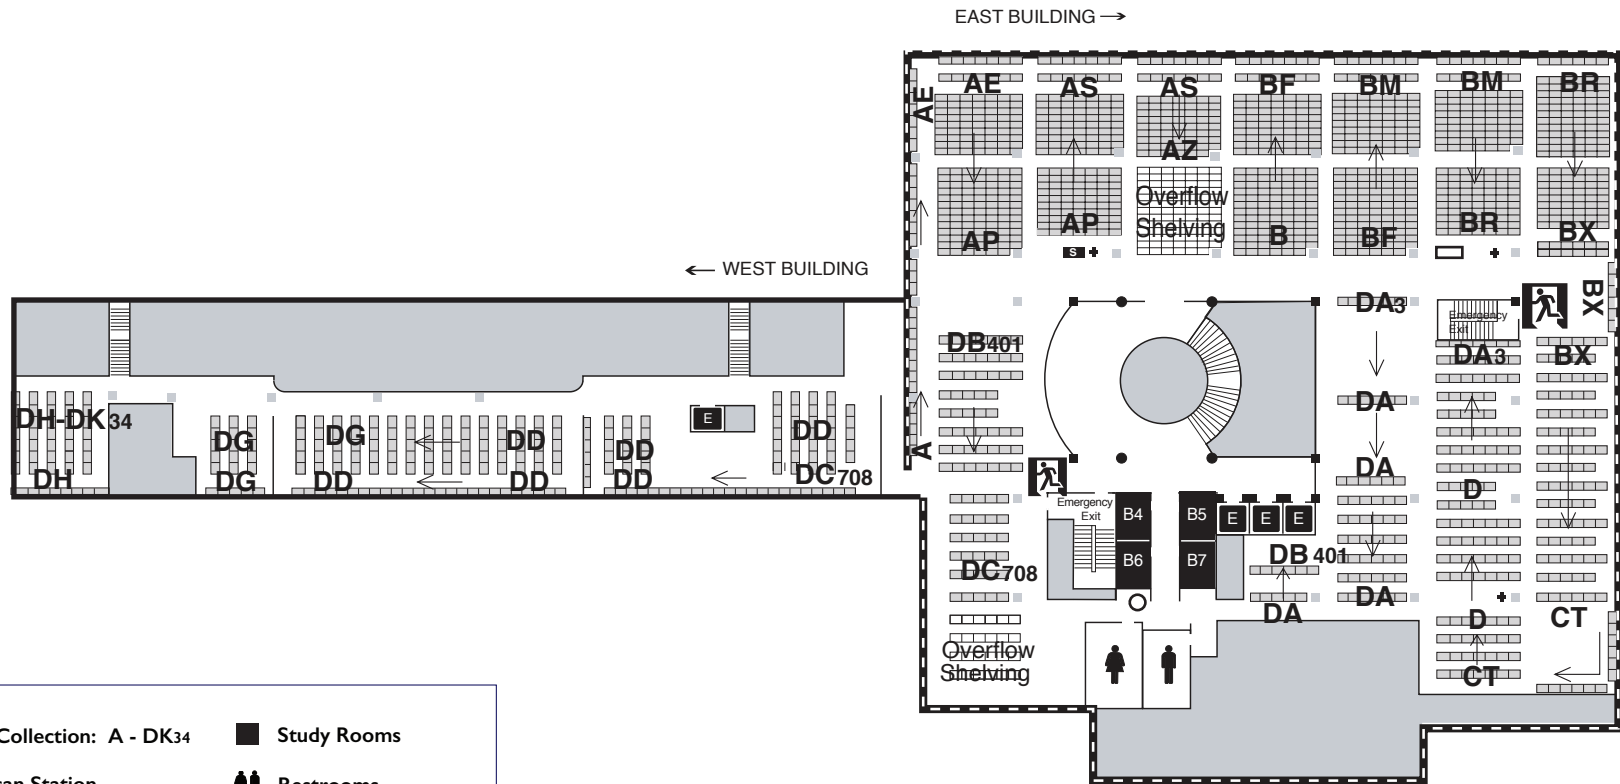

GARDNER (MAIN) STACKS

UNIVERSITY OF CALIFORNIA, BERKELEY

LEVEL A

- | | |
|---------------------------|-------------------|
| S BookScan Station | Restrooms |
| Public Computers | Drinking Fountain |
| E Elevator | Emergency Kiosk |
| AirBears2: many areas | Emergency Exit |

GARDNER (MAIN) STACKS

UNIVERSITY OF CALIFORNIA, BERKELEY

LEVEL B

- | | |
|---------------------------|-------------------|
| MAIN Collection: A - DK34 | Study Rooms |
| BookScan Station | Restrooms |
| Public Computers | Drinking Fountain |
| Elevator | Emergency Kiosk |
| AirBears2: many areas | Emergency Exit |
| Silent Study Zone | |

GARDNER (MAIN) STACKS

UNIVERSITY OF CALIFORNIA, BERKELEY

LEVEL C

MAIN Collection: DK35 - JL	Study Rooms
BookScan Station	Restrooms
Public Computers	Drinking Fountain
Elevator	Emergency Kiosk
AirBears2: many areas	Emergency Exit

GARDNER (MAIN) STACKS

UNIVERSITY OF CALIFORNIA, BERKELEY

LEVEL D

← WEST BUILDING EAST BUILDING →

■ MAIN Collection: JN - ZA	■ Study Rooms
□ Folios: fffA - fffZ, ffA - ffZ, fA - fZ	♂ Restrooms
■ BookScan Station	○ Drinking Fountain
□ Public Computers	⊕ Emergency Kiosk
■ Elevator	🚪 Emergency Exit
📶 AirBears2: many areas	IPs