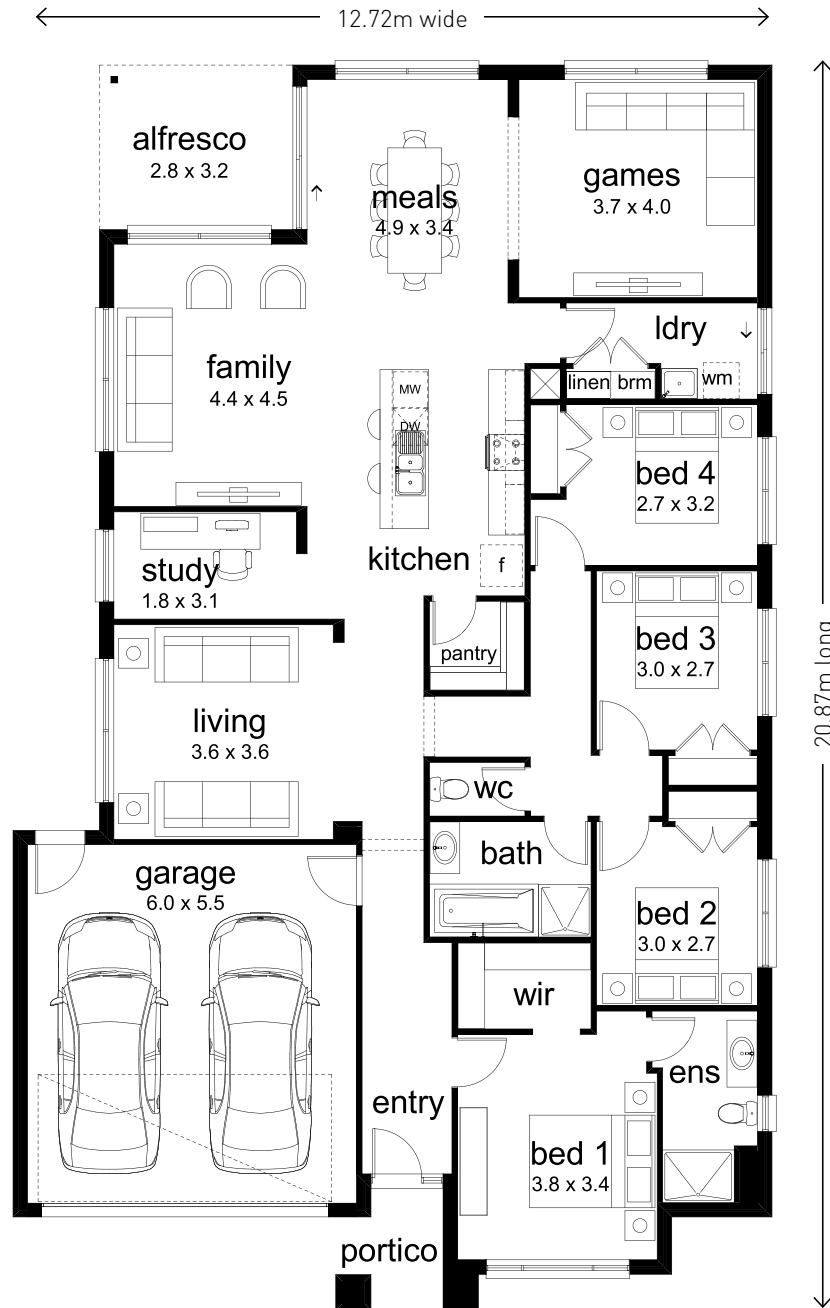

## VENETIA 25

FITS LOT DEPTH OF **28M**

FITS LOT WIDTHS OF **14M**

Total	233.86m <sup>2</sup>	25.17sq
Living	184.77m <sup>2</sup>	19.89sq
Portico	3.74m <sup>2</sup>	0.40sq
Alfresco	8.94m <sup>2</sup>	0.96sq
Garage	36.41m <sup>2</sup>	3.92sq

Go to [dennisfamily.com.au](http://dennisfamily.com.au) or call **1800 DENNIS** for more information.

\* Lot width and depth subject to fall of land. Copyright © Dennis Family Homes Pty Ltd 2015. Images may include upgrade options namely render features, paving and driveway or items not supplied by Dennis Family Homes such as landscaping, decking, water features and retaining walls. DFH5797