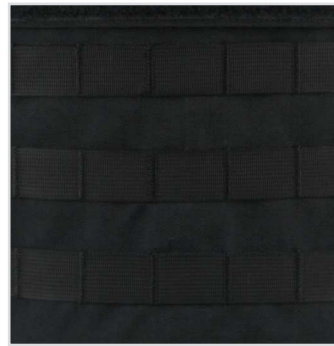

TRC

TACTICAL RESPONSE CARRIER

- Accepts all GH concealable panels
- External tactical carrier with MOLLE attachment
- Durable 1000 denier Cordura Nylon outer material
- Moisture wicking inner lining for heat and moisture management
- Front and rear 10x12" hard armor plate pockets
- Internal 5x8" front trauma plate pocket
- Rear drag strap for emergency extraction
- Front and rear ID included with hybrid MOLLE/VELCRO® brand loop for attachment
- Dual mic tabs at shoulders
- Easy and secure body-side panel access
- Panel suspension for proper alignment prevents sagging and curling
- Internal cummerbund for secure fit
- Fully adjustable side and shoulder closures with durable high-profile VELCRO® brand fasteners

VIEWS

BACK

FEATURES

MOLLE ATTACHMENT

REAR DRAG STRAP

COLORS

BLACK

DARK NAVY
(BLACK TRIM)