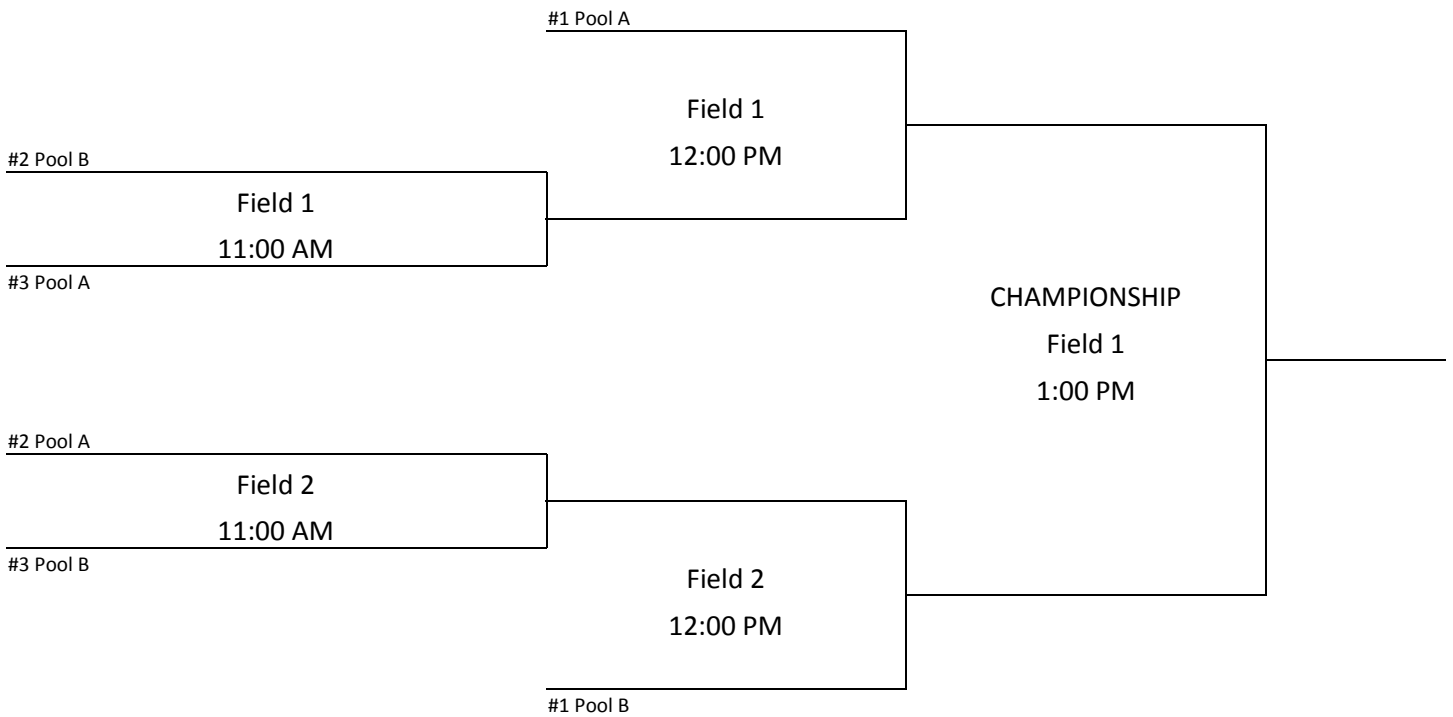

# 2016 Spooky Slugfest Softball Tournament

## Co-Ed

Pool A		Time	Field	Score
Hit Squad	vs Bat Intentions	8:00 AM	Field 1	_____
Hit Squad	vs Softball Problems	9:00 AM	Field 1	_____
Bat Intentions	vs Softball Problems	10:00 AM	Field 1	_____

Pool B		Time	Field	Score
Jugg Heads	vs Saints & Sinners	8:00 AM	Field 2	_____
Jugg Heads	vs Cheetah's Pride	9:00 AM	Field 2	_____
Saints & Sinners	vs Cheetah's Pride	10:00 AM	Field 2	_____

Single elimination bracket seeding will be based on pool play record. Tie breaker for 2 teams with same record is heads up match up. Tie breaker for 3 way tie is run differential.