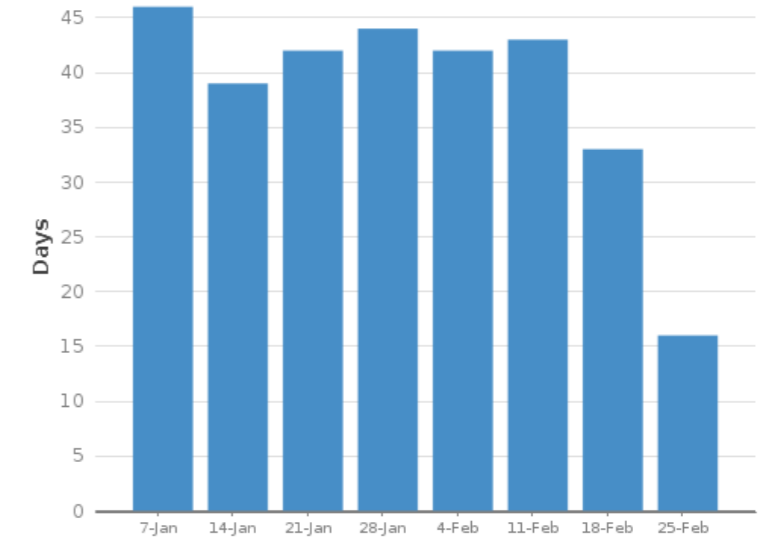

MYTABLET — 50 Day Retrospective Report

Created vs. Resolved Chart: — MyTablet Milestones

	Created	Resolved
Week 2, 2015	0	0
Week 3, 2015	4	6
Week 4, 2015	4	7
Week 5, 2015	5	8
Week 6, 2015	6	3
Week 7, 2015	5	5
Week 8, 2015	7	8
Week 9, 2015	6	2

Resolution Time: — MyTablet Milestones

	Issues Resolved	Total Resolution Time	Avg. Resolution Time
9-January-2015	0	0	0
10-January-2015	0	0	0
11-January-2015	0	0	0
12-January-2015	0	0	0
13-January-2015	2	13	6
14-January-2015	1	90	90
15-January-2015	2	37	18
16-January-2015	1	10	10
17-January-2015	0	0	0
18-January-2015	0	0	0
19-January-2015	1	48	48
20-January-2015	0	0	0
21-January-2015	1	75	75
22-January-2015	2	75	37
23-January-2015	3	15	5
24-January-2015	0	0	0
25-January-2015	0	0	0
26-January-2015	4	154	38
27-January-2015	2	1	0
28-January-2015	1	68	68
29-January-2015	1	70	70

Average Age Chart: — MyTablet Milestones

	Issues Unresolved	Total Age	Avg. Age
Week 2, 2015	13	610	46
Week 3, 2015	19	753	39
Week 4, 2015	17	720	42
Week 5, 2015	13	577	44
Week 6, 2015	8	341	42
Week 7, 2015	8	344	43
Week 8, 2015	7	234	33
Week 9, 2015	1	16	16