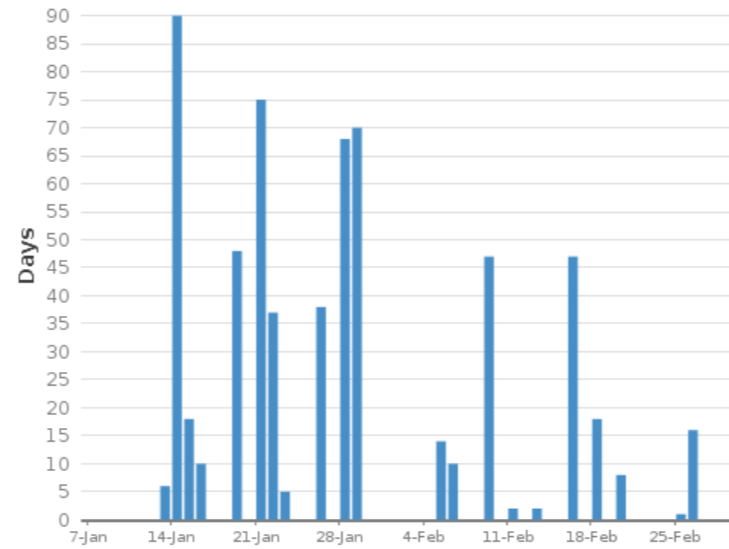

MYTABLET — 50 Day Retrospective Report

Created vs. Resolved Chart: — MyTablet Milestones

	Created	Resolved
Week 2, 2015	0	0
Week 3, 2015	4	6
Week 4, 2015	4	7
Week 5, 2015	5	8
Week 6, 2015	6	3
Week 7, 2015	5	5
Week 8, 2015	7	8
Week 9, 2015	6	2

Resolution Time: — MyTablet Milestones

	Issues Resolved	Total Resolution Time	Avg. Resolution Time
9-January-2015	0	0	0
10-January-2015	0	0	0
11-January-2015	0	0	0
12-January-2015	0	0	0
13-January-2015	2	13	6
14-January-2015	1	90	90
15-January-2015	2	37	18
16-January-2015	1	10	10
17-January-2015	0	0	0
18-January-2015	0	0	0
19-January-2015	1	48	48
20-January-2015	0	0	0
21-January-2015	1	75	75
22-January-2015	2	75	37
23-January-2015	3	15	5
24-January-2015	0	0	0
25-January-2015	0	0	0
26-January-2015	4	154	38
27-January-2015	2	1	0
28-January-2015	1	68	68
29-January-2015	1	70	70

Average Age Chart: — MyTablet Milestones

	Issues Unresolved	Total Age	Avg. Age
Week 2, 2015	13	610	46
Week 3, 2015	19	753	39
Week 4, 2015	17	720	42
Week 5, 2015	13	577	44
Week 6, 2015	8	341	42
Week 7, 2015	8	344	43
Week 8, 2015	7	234	33
Week 9, 2015	1	16	16

	Issues Resolved	Total Resolution Time	Avg. Resolution Time
30-January-2015	0	0	0
31-January-2015	0	0	0
1-February--2015	0	0	0
2-February--2015	0	0	0
3-February--2015	0	0	0
4-February--2015	0	0	0
5-February--2015	2	29	14
6-February--2015	1	10	10
7-February--2015	0	0	0
8-February--2015	0	0	0
9-February--2015	3	142	47
10-February--2015	0	0	0
11-February--2015	1	2	2
12-February--2015	0	0	0
13-February--2015	1	2	2
14-February--2015	0	0	0
15-February--2015	0	0	0
16-February--2015	3	141	47
17-February--2015	0	0	0
18-February--2015	4	72	18
19-February--2015	0	0	0
20-February--2015	1	8	8
21-February--2015	0	0	0
22-February--2015	0	0	0
23-February--2015	0	0	0
24-February--2015	0	0	0
25-February--2015	1	1	1
26-February--2015	1	16	16
27-February--2015	0	0	0