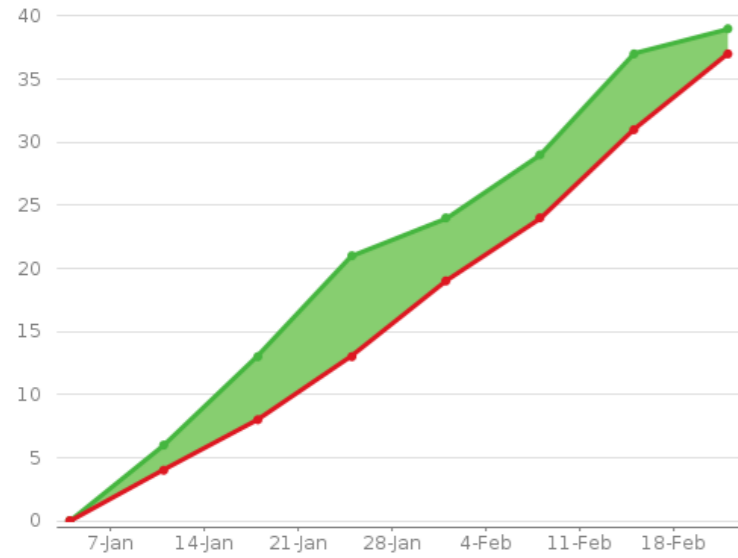

MYTABLET — 50 Day Retrospective Report

Created vs. Resolved Chart: — MyTablet Milestones

	Created	Resolved
Week 2, 2015	0	0
Week 3, 2015	4	6
Week 4, 2015	4	7
Week 5, 2015	5	8
Week 6, 2015	6	3
Week 7, 2015	5	5
Week 8, 2015	7	8
Week 9, 2015	6	2

Resolution Time: — MyTablet Milestones

	Issues Resolved	Total Resolution Time	Avg. Resolution Time
9-January-2015	0	0	0
10-January-2015	0	0	0
11-January-2015	0	0	0
12-January-2015	0	0	0
13-January-2015	2	13	6
14-January-2015	1	90	90
15-January-2015	2	37	18
16-January-2015	1	10	10
17-January-2015	0	0	0
18-January-2015	0	0	0
19-January-2015	1	48	48
20-January-2015	0	0	0
21-January-2015	1	75	75
22-January-2015	2	75	37
23-January-2015	3	15	5
24-January-2015	0	0	0
25-January-2015	0	0	0
26-January-2015	4	154	38
27-January-2015	2	1	0
28-January-2015	1	68	68
29-January-2015	1	70	70