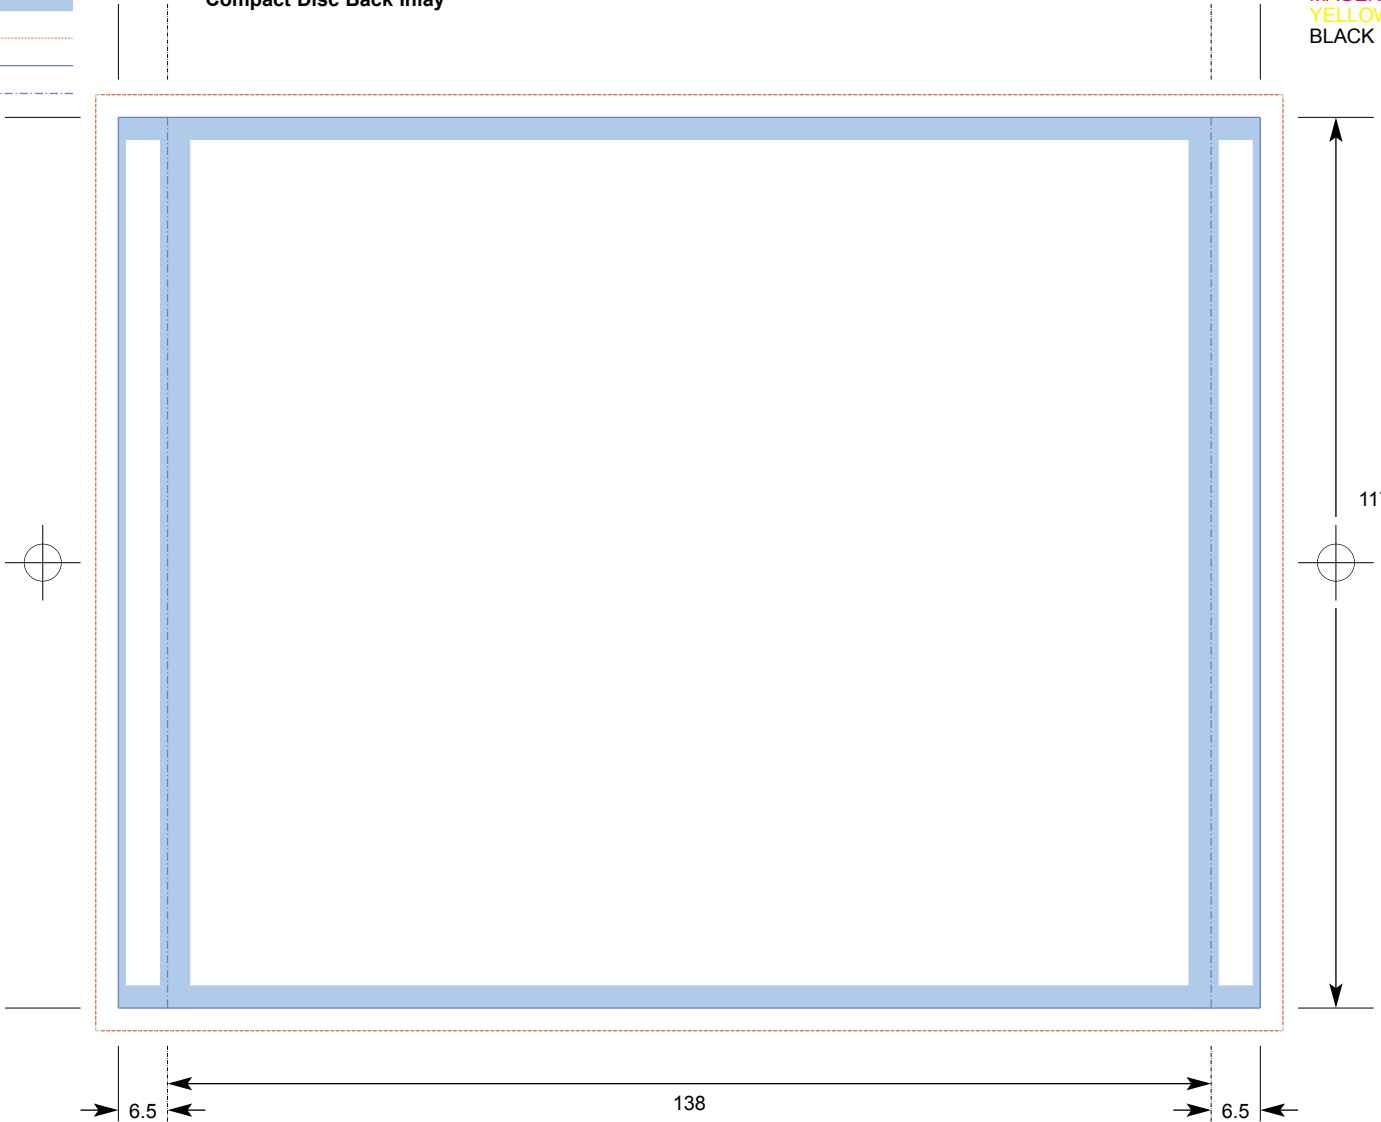

Key:
No text area
Bleed
Trim
Fold

Wilson Creative Template: CD_INL1
Compact Disc Back Inlay

COLOURS
CYAN
MAGENTA
YELLOW
BLACK

PLEASE NOTE
THIS TEMPLATE IS NOT TO BE ALTERED, MOVED OR THE DOCUMENT SIZE CHANGED.
ALL DIMENSIONS ARE IN MILLIMETRES. BLEED ALLOWANCE OF 3MM ON TRIMMED EDGES