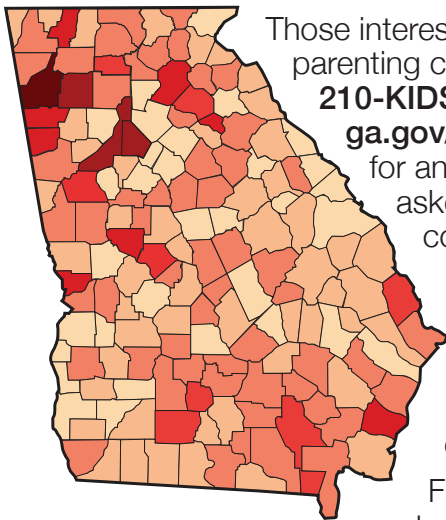

Foster Care & Adoptions

Reasons for Entry

Top 5 reasons children entered DFCS custody (SFY2015):

NEGLECT	4,525
DRUG ABUSE	2,892
INADEQUATE HOUSING	1,906
ABANDONMENT	1,011
INCARCERATION	1,004

Greatest Need for Foster Homes

By county. Darkest red = greatest need.

Those interested in foster parenting can call **1-877-210-KIDS** or visit dfcs.dhs.ga.gov/generalinformation for answers to frequently asked questions concerning foster parenting, links to related sites and upcoming events for the foster care and adoption communities.