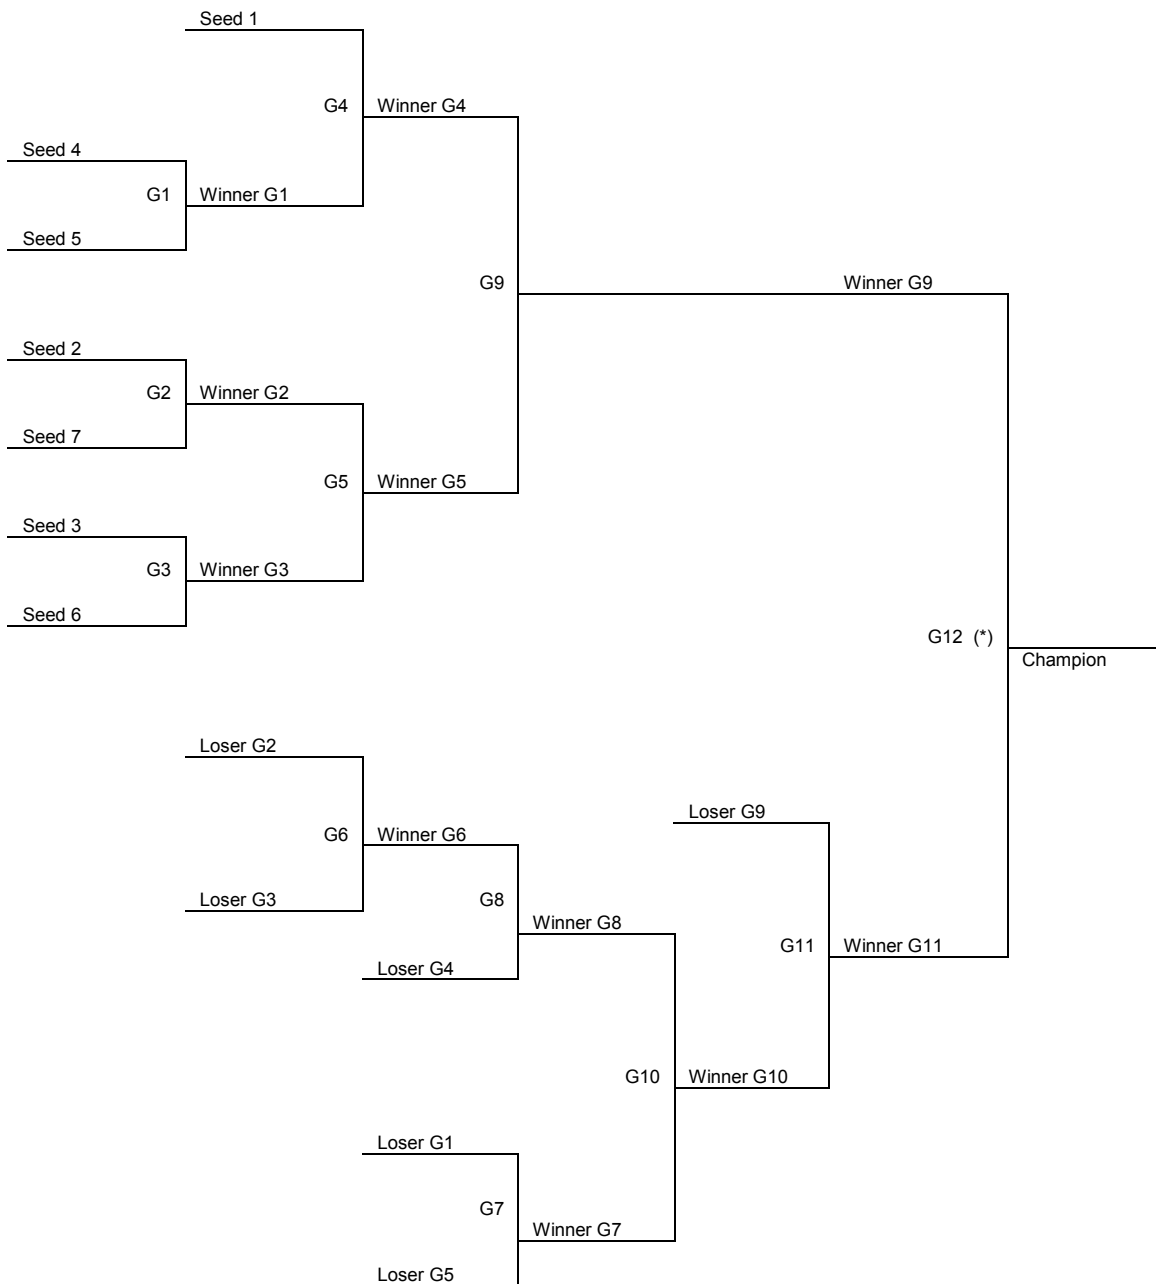

## Tournament Bracket Double Elimination – Seven (7) Teams (seeded)

SPORT \_\_\_\_\_  
 BOYS \_\_\_\_ GIRLS \_\_\_\_  
 TOURNAMENT DATES \_\_\_\_\_  
 DISTRICT/REGION NUMBER \_\_\_\_\_

**CONSOLATION**

\*-A second game will be played between the teams in Game 12 to determine the champion if it is the first loss for the losing team in Game 12.