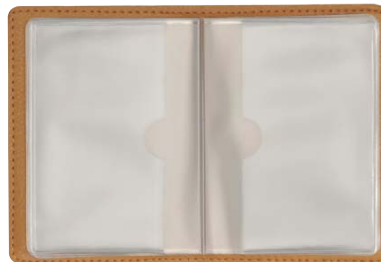

Clear Card Holder

- Stitched cover with clear PVC card compartments and walled pocket
- Card sized, suitable for Credit Cards, Membership Cards, and Discount Cards (holds 28 cards)
- Clear packaging with hanger - ideal for retail
- Available in original colours (*refer to page 35*)

Code No.

Black.....ref 801168BK
Brown.....ref 801168BN
Camel.....ref 801168CL
Green.....ref 801168GN
Ivory.....ref 801168IY
Orange.....ref 801168OE
Purple.....ref 801168PE
Pink.....ref 801168PK
Red.....ref 801168RD
Teal.....ref 801168TL