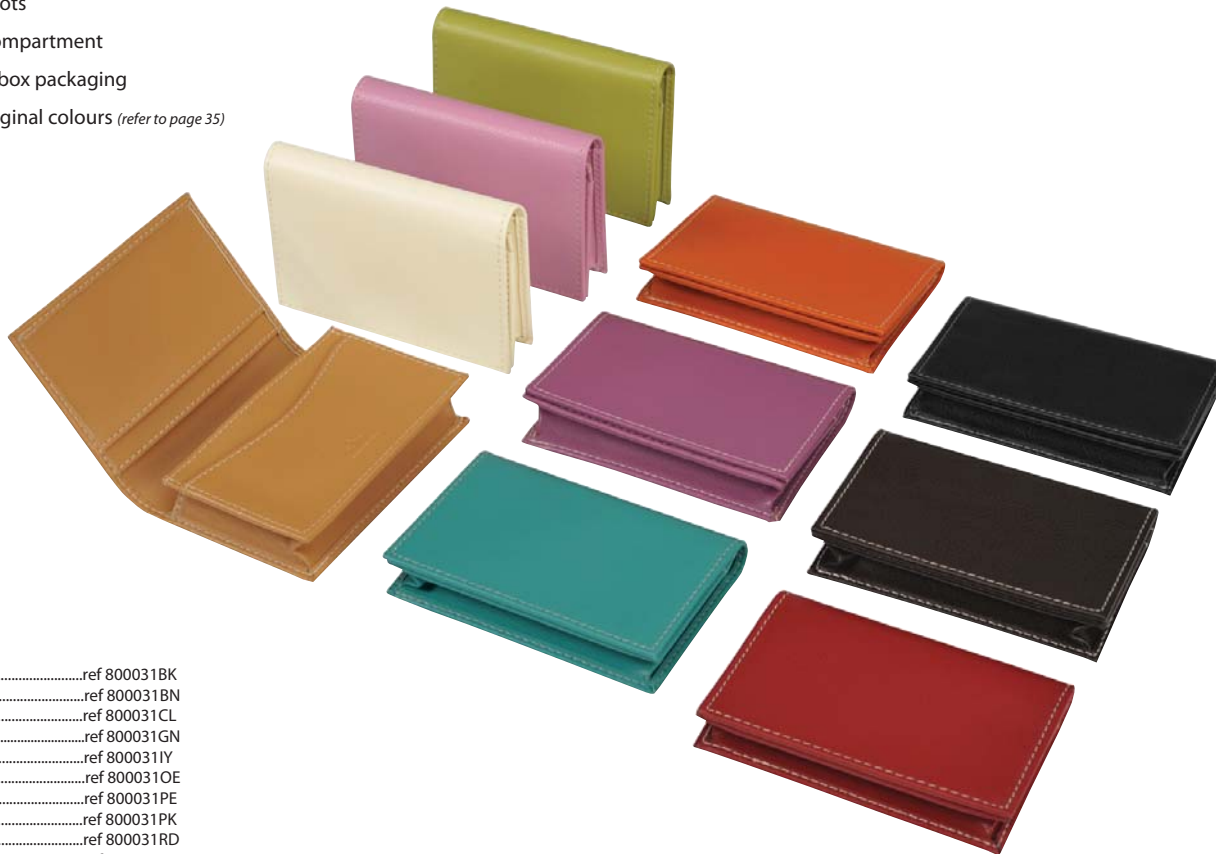

Multi Name Card Holder

- Stitched cover
- 3 Credit card slots
- 1 Multi-card compartment
- Individual gift box packaging
- Available in original colours *(refer to page 35)*

Code No.

Black.....	ref 800031BK
Brown.....	ref 800031BN
Camel.....	ref 800031CL
Green.....	ref 800031GN
Ivory.....	ref 800031IY
Orange.....	ref 800031OE
Purple.....	ref 800031PE
Pink.....	ref 800031PK
Red.....	ref 800031RD
Teal.....	ref 800031TL