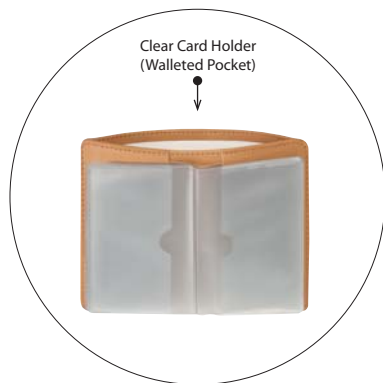

Clear Card Holder

- Stitched cover with clear PVC card compartments and walled pocket
- Card sized, suitable for Credit Cards, Membership Cards, and Discount Cards (holds 28 cards)
- Clear packaging with hanger - ideal for retail
- Available in original colours (*refer to page 35*)

Code No.

Black.....ref 801168BK
Brown.....ref 801168BN
Camel.....ref 801168CL
Green.....ref 801168GN
Ivory.....ref 801168IY
Orange.....ref 801168OE
Purple.....ref 801168PE
Pink.....ref 801168PK
Red.....ref 801168RD
Teal.....ref 801168TL