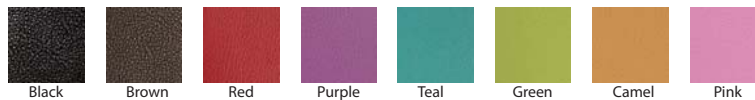

Colour chart: