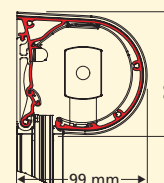

VertiTex Universal with Zip wall mounting