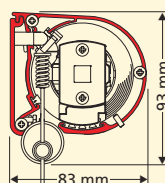

VertiTex Universal can be mounted on a wide variety of surfaces

(different housing dimensions apply depending on the version)

VertiTex Zip

In areas with strong winds, the **VertiTex Zip** prevents the vertical awning from knocking against other surfaces. This is made possible by the guide rails situated to the left and right of the window. The result: optimised product protection. With the rails holding the fabric snug against the windows, the **VertiTex Zip** also guards against insects