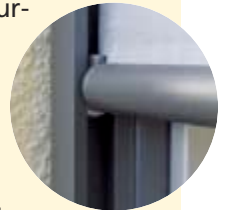

VertiTex Universal with Zip wall mounting