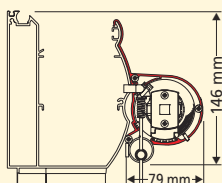

VertiTex WeiTop

The **VertiTex WeiTop** vertical shade is simply hung into the guttering of the weinor patio roof or conservatory and the side fittings screwed into place. In next to no time, you will be able to use your patio or your conservatory with no disturbances. With a maximum width of 600 cm and a height of 240 cm, even large areas can be shaded without interruption.

Easy, yet perfect installation of your vertical shade

VertiTex WeiTop to hang in your guttering

VertiTex Universal

Thanks to its various installation methods the **VertiTex Universal** is, of course, also suitable as a shade for your windows or balcony. The small housing and the unobtrusive rope guide blend into the surroundings and form a unified whole with the windows. The **VertiTex Universal** can be retrofitted easily.