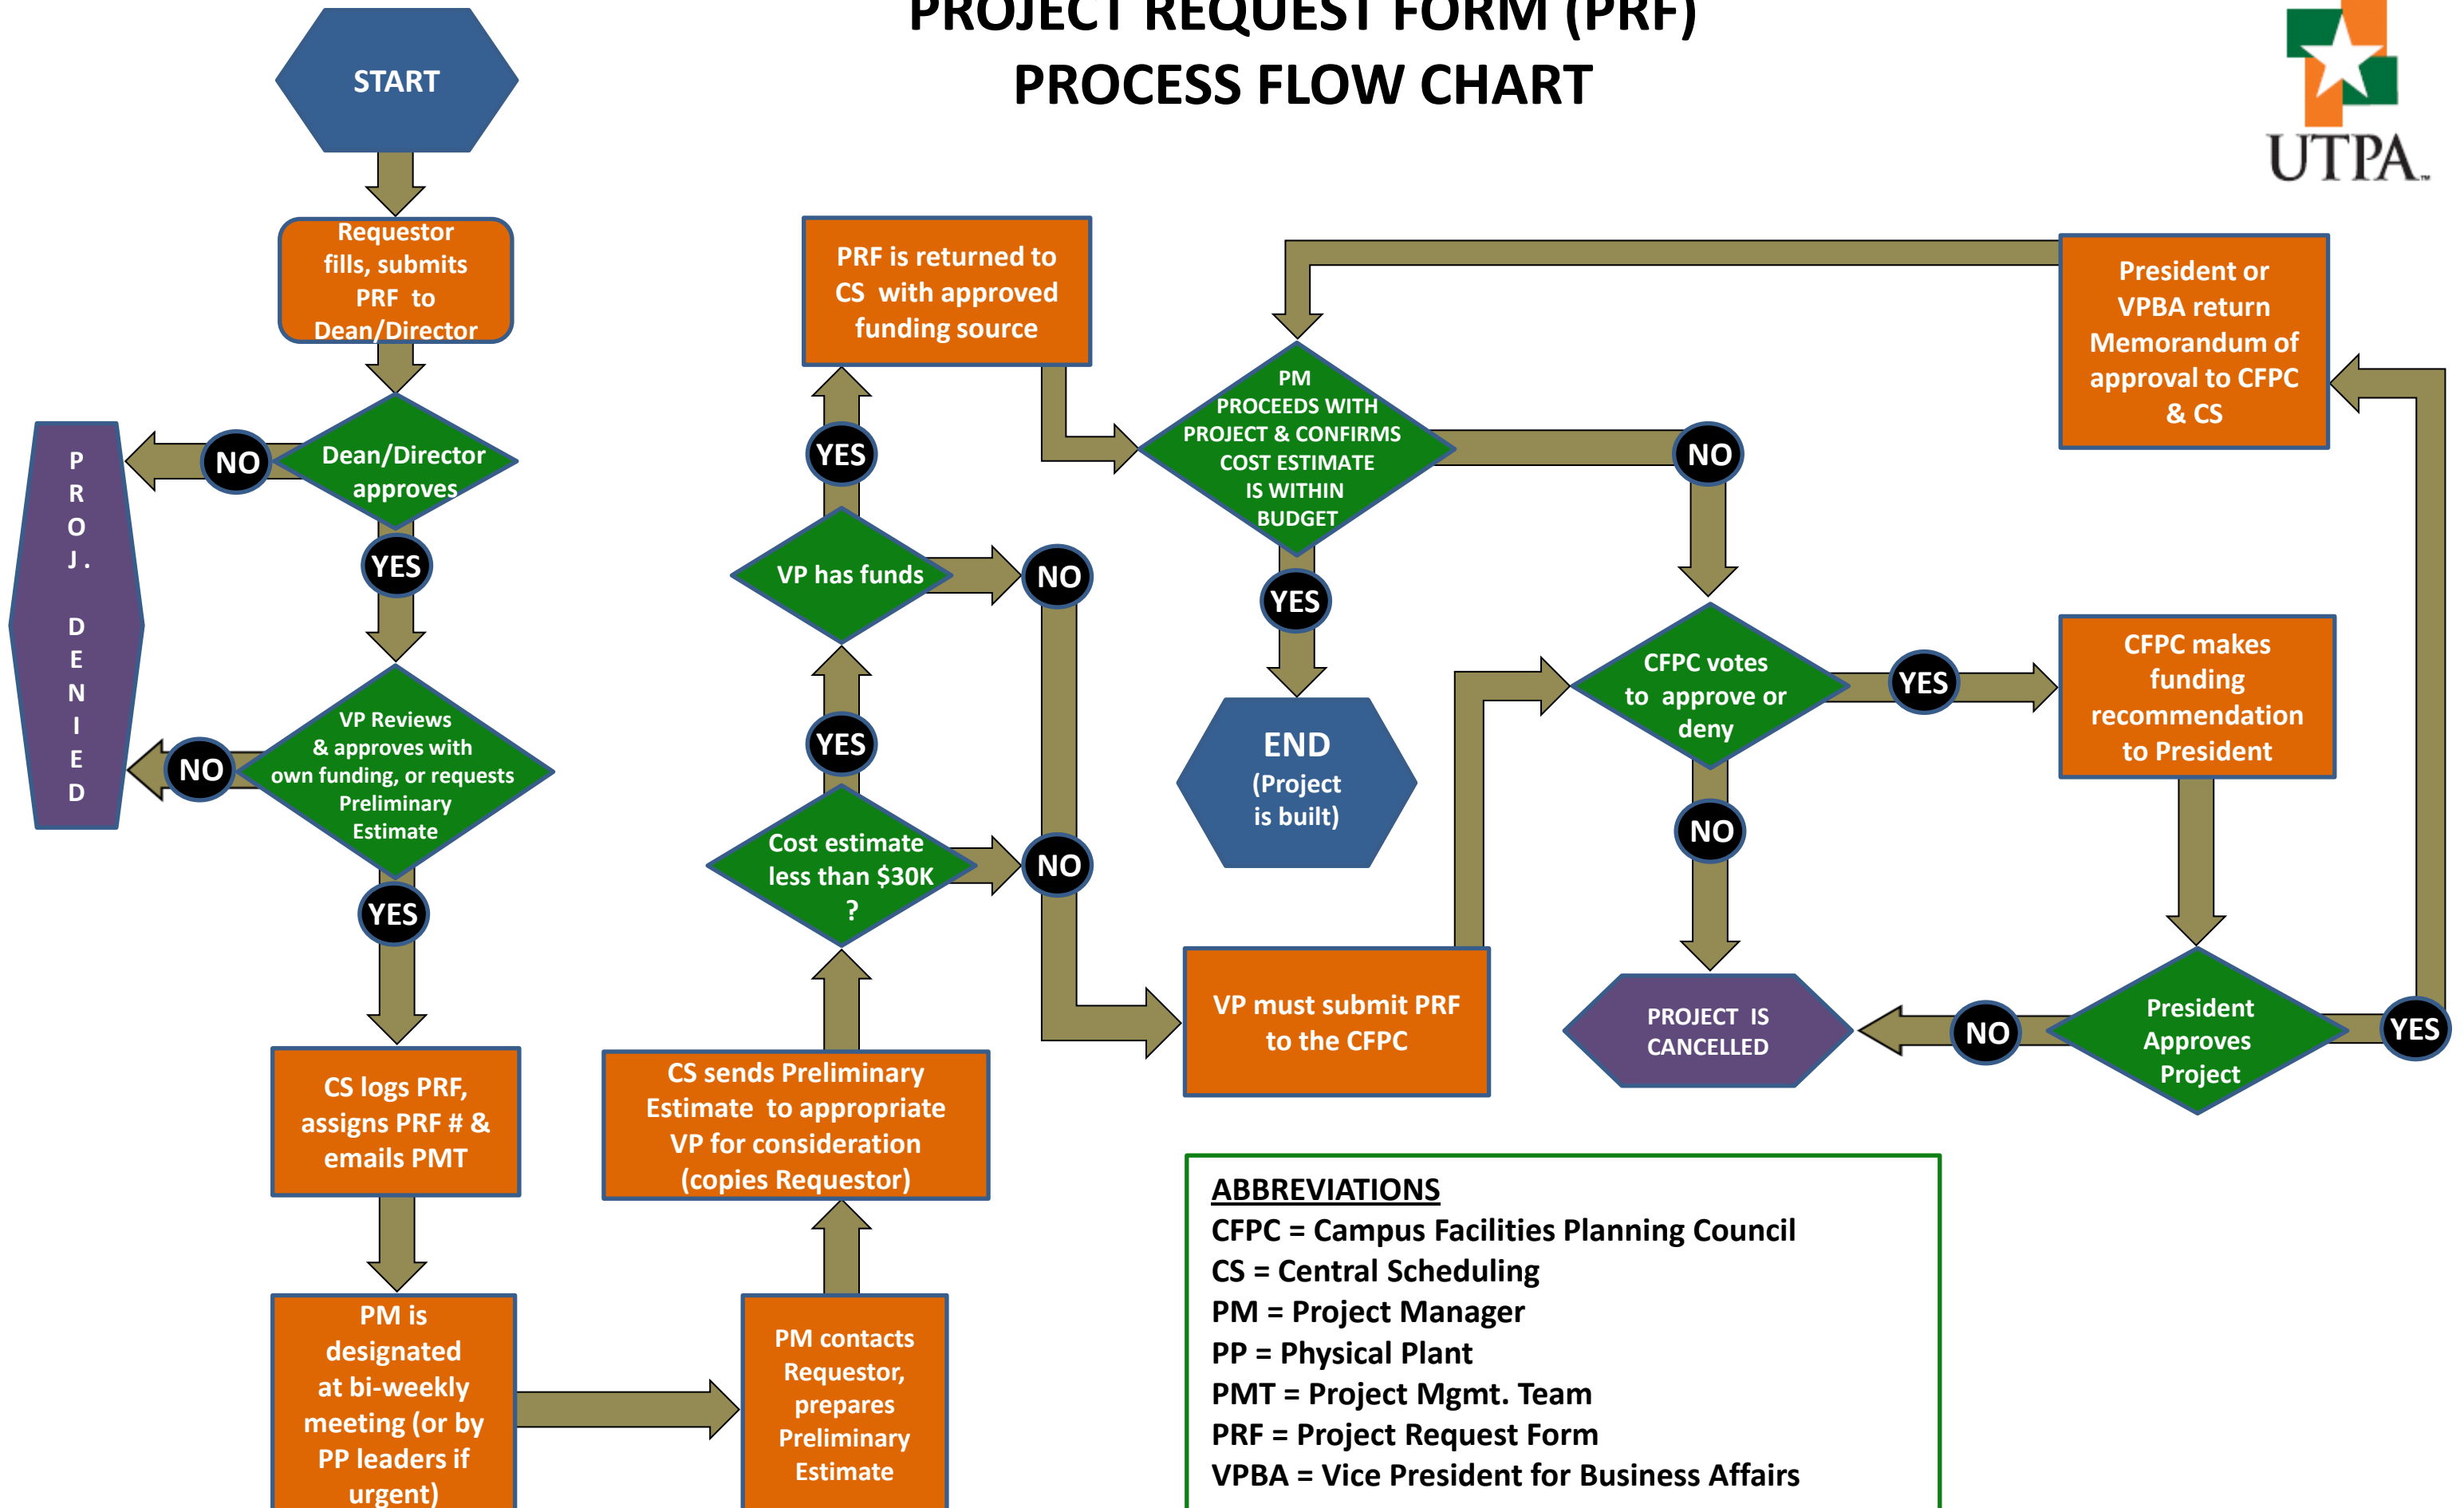

PROJECT REQUEST FORM (PRF) PROCESS FLOW CHART

ABBREVIATIONS
 CFPC = Campus Facilities Planning Council
 CS = Central Scheduling
 PM = Project Manager
 PP = Physical Plant
 PMT = Project Mgmt. Team
 PRF = Project Request Form
 VPBA = Vice President for Business Affairs