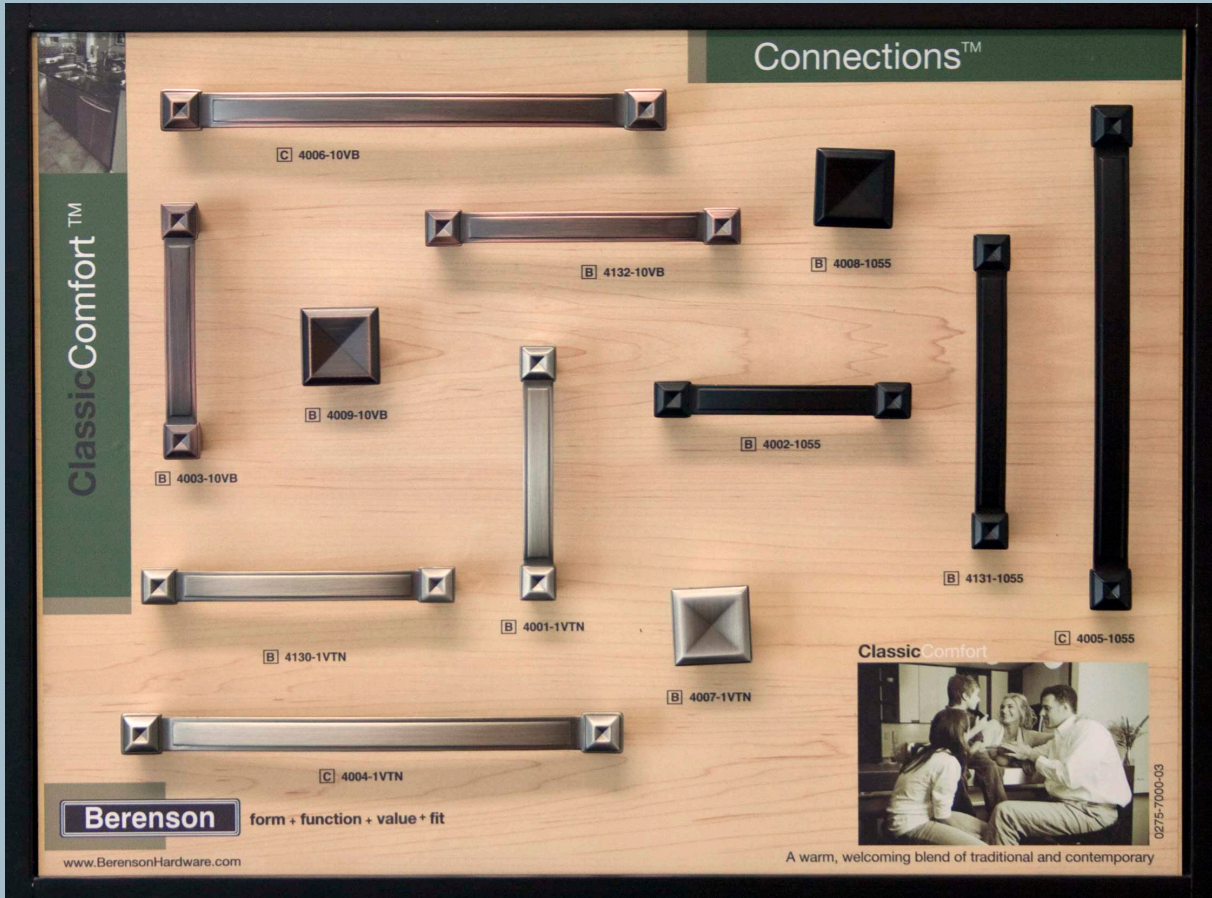

DISPLAY BOARDS

Connections Collection

Item #: BQ0275-7000-03 - \$30.00

COMPLETE ORDER FORM AND FAX TO: SPECIAL SERVICE TEAM 847-913-1738

PO#: _____

ITEM #	Description	PRICE	QTY	TOTAL PRICE
BQ0275-7000-03	Full Board	\$30.00		\$

SHIP TO/BILL TO:

Name: _____

Address: _____

City, State, ZIP: _____

PO#: _____

Ordered by: _____

909 Forest Edge Drive
 Vernon Hills, IL 60061
 800-BUY-BAER
 www.baersupply.com