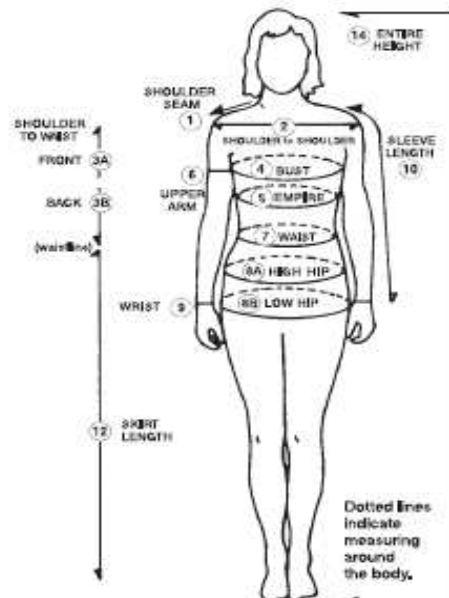

University of Delaware Children's Choir
COSTUME ORDER FORM INSTRUCTIONS

HOW TO ORDER

1. Measure your child to determine the correct sizing for each item
2. Compare the measurements to the appropriate sizing chart.
3. All tuxedo shirts sizes for girls will be from the unisex/boys chart. (Chart R)
  If the girl needs a larger size, use the ladies' size chart (Chart D).
4. Place the correct size next to the item on the COSTUME ORDER FORM.
5. Circle the correct size for cummerbund on the COSTUME ORDER FORM
6. Return the COSTUME ORDER FORM with cash or check made out to University of Delaware.

Palazzo Pants

All palazzo pants are hemmed.
Girls

YOUTH CHART K					
Order Size	XS	S	M	L	XL
Waist	21-24	25-27	28-30	31-33	34-36
Length	35	36	37	38	39
Talls add $3.00/each. (Length is 3" longer than standard) *Special Cuts* add $10.00/each. (See "For SPECIAL CUTS Only" Instructions)					

Ladies

CHART J							
Order Size	XS	S	M	L	XL	2XL	3XL
Waist	20-24	23-27	28-32	33-37	38-42	43-47	48-52
Length	42	42	43	44	44	45	45
Talls add $3.00/each. (Length is 3" longer than standard) *Special Cuts* add $10.00/each. (See "For SPECIAL CUTS Only" Instructions)							

LADIES/GIRLS SPECIAL CUTS

Tuxedo Shirts

Unisex/Boys

YOUTH CHART R				
Youth Sizes*	BXS	BS	BM	BL
Age	3-4	6-8	10-12	14-16
Neck	10-10½	11-11½	12-12½	13-13½
Chest	21-23	24-27	28-30	31-34
Sleeve	19½	23½	27½	31½
*Please provide neck and sleeve measurements.				

Ladies

CHART D														
Order Size	2	4	6	8	10	12	14	16	18	20	22	24	26	28
Bust	32	33	34	36	37	39	40	42	43	45	46	48	49	50
No "Special Cuts" available.