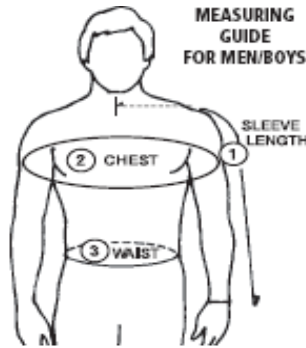

Ladies

CHART J							
Order Size	XS	S	M	L	XL	2XL	3XL
Waist	20-24	23-27	28-32	33-37	38-42	43-47	48-52
Length	42	42	43	44	44	45	45
Talls add \$3.00/each. (Length is 3" longer than standard) *Special Cuts* add \$10.00/each. (See "For SPECIAL CUTS Only" Instructions)							

LADIES/GIRLS SPECIAL CUTS

Tuxedo Shirts

Unisex/Boys

YOUTH CHART R				
Youth Sizes*	BXS	BS	BM	BL
Age	3-4	6-8	10-12	14-16
Neck	10-10½	11-11½	12-12½	13-13½
Chest	21-23	24-27	28-30	31-34
Sleeve	19½	23½	27½	31½
*Please provide neck and sleeve measurements.				

Ladies

CHART D														
Order Size	2	4	6	8	10	12	14	16	18	20	22	24	26	28
Bust	32	33	34	36	37	39	40	42	43	45	46	48	49	50
No "Special Cuts" available.														

Cavalier Pants

All trousers delivered unhemmed

- ① Sleeve Length: With arm at side, place tape at center of back of neck. Measure over TOP of shoulder down to the bend of the wrist.
- ② Chest: For Coat and Vest, measure loosely around the body and arms at the chest, and deduct 7" for the correct size.
- ③ Waist: Measure ABOVE the waistband of the trousers.