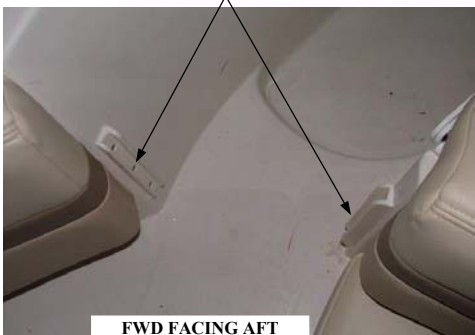

PARTS IDENTIFICATION GUIDE

SUNESTA 236
2004 MODEL YEAR

Hull / Deck Exterior

FWD FACING AFT