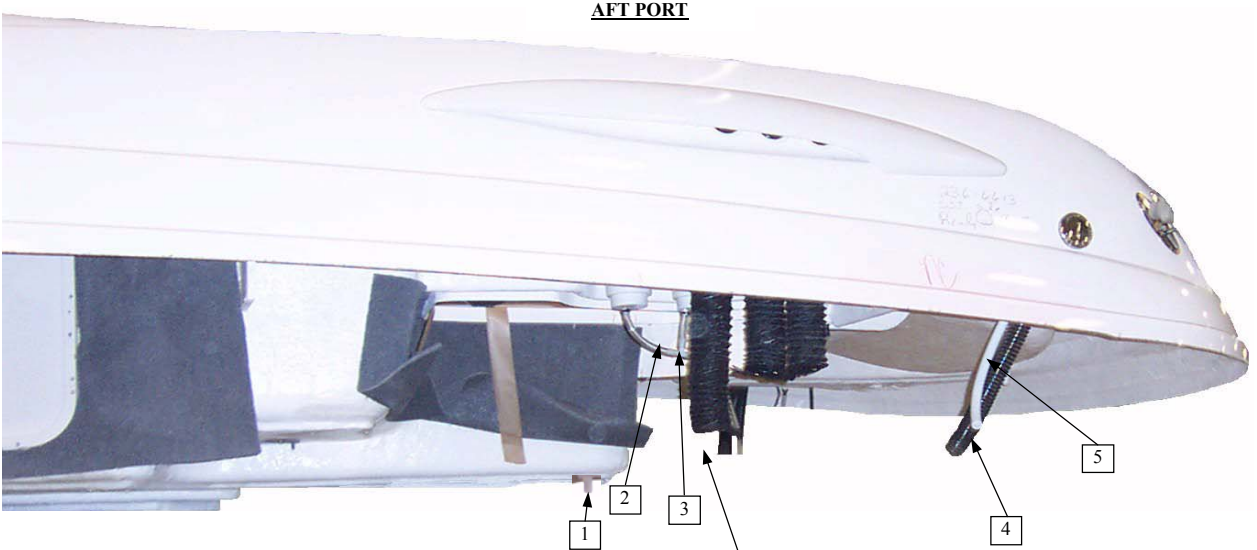

PARTS IDENTIFICATION GUIDE

SUNESTA 236
2004 MODEL YEAR

Deck - Underside View

PARTS IDENTIFICATION GUIDE

SUNESTA 236 2004 MODEL YEAR

Deck - Underside View

Item No.	Part Number	Description	Qty.	U.O.M.
1	APD-290F	90 DEG. WHITE FLAT DRAIN	1	EA
1a	PP-118	PUSH PLUG - VINYL	1	EA
2	150-0380	3/8 IN. CLEAR PVC TUBING	6.5	FT
3	T38P	3/8HB X 3/8HB X 3/8HB TEE	4	EA
4	141-1120	1 1/2 IN MULTIFLEX-BLACK	1.50	FT
5	148-0580	5/8 WHITE SMOOTH PVC HOSE	3	FT
6	1835-016	PORT CONSOLE TUB	1	EA
7	402-3000	3 IN.BLOWER/VENT HOSE-BLK	18	FT

Parts Not Pictured Which Are Associated With Deck Underside:

Not Pictured	141-0340	3/4 IN. MULTIFLEX (Bow Cooler)	3	FT
Not Pictured	CB-4	BLK MTR WELL BOOT 4 1/2 (Above Tub)	1	EA

NOTE: Numbers with letter designations represent parts included with primary numbered part for which there is no photo representation.