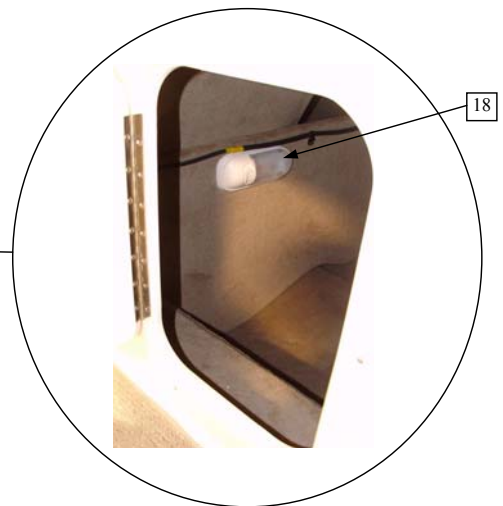

PARTS IDENTIFICATION GUIDE

SUNESTA 236
2004 MODEL YEAR

Dash / Helm

PARTS IDENTIFICATION GUIDE

SUNESTA 236 2004 MODEL YEAR

Dash / Helm

Item No.	Part Number	Description	Qty.	U.O.M.
24	883709A03	GENII SIDE MOUNT SHIFTER (Merc Engines Only)	1	EA
24a	210-03859-F	MERCURY SHIFTER PLATE (Merc Engines Only)	1	EA
24b	817659A1	CONTROL TRIM HARNESS (Merc Engines Only)	1	EA
24c	CC67914	14FT MERC CONTROL CABLE (Merc Engines Only)	1	EA
24d	CC67915	15FT MERC CONTROL CABLE (Merc Engines Only)	1	EA
24e	6708-5	#8 HOSE CLAMP (7/16-1) (Merc Engines Only)	1	EA
24f	123-0120	1/2 FLAME RET.SPLIT COND. (Merc Engines Only)	18	FT
24g	151-0400	4MM PITOT TUBING (Merc Engines Only)	20	FT
24h	5324K81	SPRING HOSE CLAMP 1/4 IN. (Merc Engines Only)	1	EA
24i	15768A3	TRIM LIMIT SPACER (Merc Engines Only)	1	EA
25	3858878	CONTROL W/SHUTDOWN SWITCH (Volvo Engines Only)	1	EA
25a	210-03860-F	VOLVO SHIFTER PLATE (Volvo Engines Only)	1	EA
25b	CC63315	15FT VOLVO EXTREME CABLE (Volvo Engines Only)	1	EA
25c	CC63316	16FT VOLVO EXTREME CABLE (Volvo Engines Only)	1	EA
25d	1163871	SPEEDO KIT W/O HOSE (Volvo Engines Only)	1	EA
25e	5324K81	SPRING HOSE CLAMP 1/4 IN. (Volvo Engines Only)	1	EA
25f	2340-840	MIDGET VENT 1 1/2 X 1 3/4 (Volvo Engines Only)	1	EA
25g	TI-T3-DO-250	1/4 INCH CLAMP (Volvo Engines Only)	3	EA
25h	1943-1B	BLK CAP LG. .045 X .465 (Volvo Engines Only)	33	EA
25i	151-0400	4MM PITOT TUBING (Volvo Engines Only)	22	FT
25j	123-0120	1/2 FLAME RET.SPLIT COND. (Volvo Engines Only)	3	FT
25k	3850887	TRIM LIMIT KIT (Volvo Engines Only)	.50	EA

NOTE: Numbers with letter designations represent parts included with primary numbered part for which there is no photo representation.