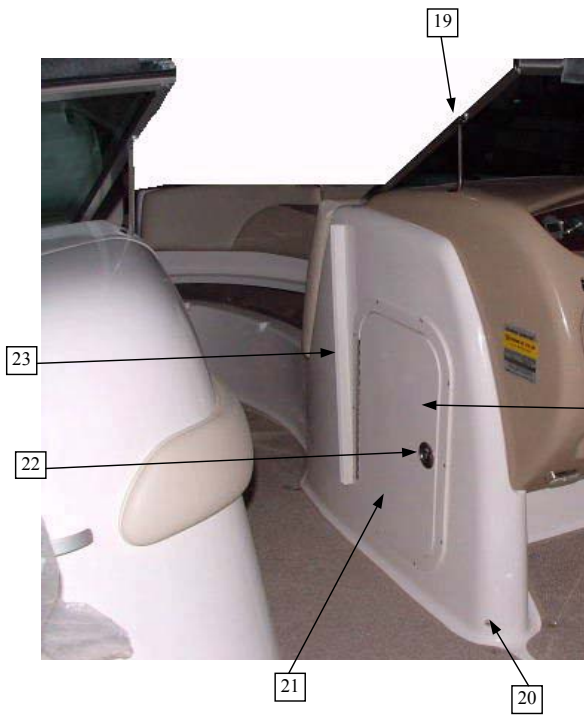

PARTS IDENTIFICATION GUIDE

SUNESTA 236
2004 MODEL YEAR

Dash / Helm

PARTS IDENTIFICATION GUIDE

SUNESTA 236 2004 MODEL YEAR

Dash / Helm

Item No.	Part Number	Description	Qty.	U.O.M.
24	883709A03	GENII SIDE MOUNT SHIFTER (Merc Engines Only)	1	EA
24a	210-03859-F	MERCURY SHIFTER PLATE (Merc Engines Only)	1	EA
24b	817659A1	CONTROL TRIM HARNESS (Merc Engines Only)	1	EA
24c	CC67914	14FT MERC CONTROL CABLE (Merc Engines Only)	1	EA
24d	CC67915	15FT MERC CONTROL CABLE (Merc Engines Only)	1	EA
24e	6708-5	#8 HOSE CLAMP (7/16-1) (Merc Engines Only)	1	EA
24f	123-0120	1/2 FLAME RET.SPLIT COND. (Merc Engines Only)	18	FT
24g	151-0400	4MM PITOT TUBING (Merc Engines Only)	20	FT
24h	5324K81	SPRING HOSE CLAMP 1/4 IN. (Merc Engines Only)	1	EA
24i	15768A3	TRIM LIMIT SPACER (Merc Engines Only)	1	EA
25	3858878	CONTROL W/SHUTDOWN SWITCH (Volvo Engines Only)	1	EA
25a	210-03860-F	VOLVO SHIFTER PLATE (Volvo Engines Only)	1	EA
25b	CC63315	15FT VOLVO EXTREME CABLE (Volvo Engines Only)	1	EA
25c	CC63316	16FT VOLVO EXTREME CABLE (Volvo Engines Only)	1	EA
25d	1163871	SPEEDO KIT W/O HOSE (Volvo Engines Only)	1	EA
25e	5324K81	SPRING HOSE CLAMP 1/4 IN. (Volvo Engines Only)	1	EA
25f	2340-840	MIDGET VENT 1 1/2 X 1 3/4 (Volvo Engines Only)	1	EA
25g	TI-T3-DO-250	1/4 INCH CLAMP (Volvo Engines Only)	3	EA
25h	1943-1B	BLK CAP LG. .045 X .465 (Volvo Engines Only)	33	EA
25i	151-0400	4MM PITOT TUBING (Volvo Engines Only)	22	FT
25j	123-0120	1/2 FLAME RET.SPLIT COND. (Volvo Engines Only)	3	FT
25k	3850887	TRIM LIMIT KIT (Volvo Engines Only)	.50	EA

NOTE: Numbers with letter designations represent parts included with primary numbered part for which there is no photo representation.