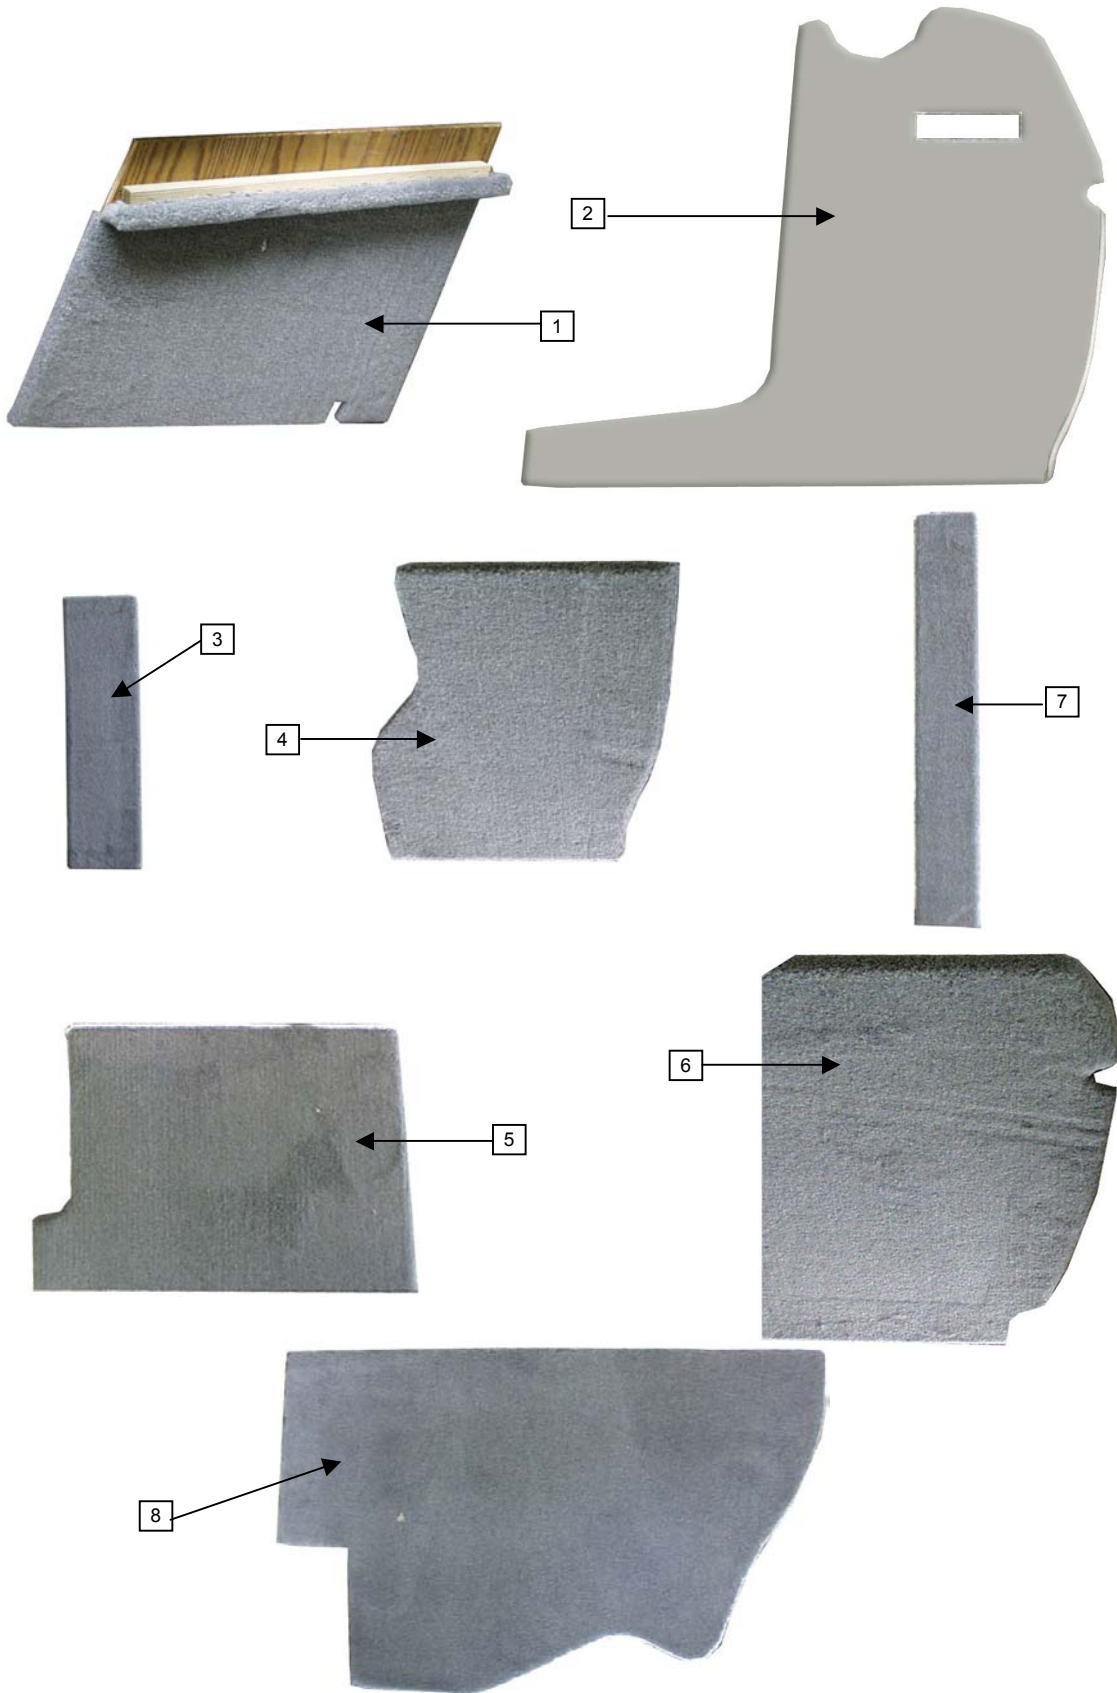

PARTS IDENTIFICATION GUIDE

236 SUNESTA
2004 MODEL YEAR
CARPET BOARDS

PARTS IDENTIFICATION GUIDE

236 SUNESTA 2004 MODEL YEAR

CARPET BOARDS

Item No.	Part Number	Description	Qty.	U.O.M.
1	402857INT	Galley Subfloor	1	ea
1a	402857INT-S	Galley Subfloor Skin	1	ea
2	402859INT	Aft Head Wall	1	ea
2a	402859INT-S	Aft Head Wall Skin	1	ea
3	402863INT	Aft Sink Close Out #1	1	ea
3a	402863INT-S	Aft Sink Close Out #1 Skin	1	ea
4	402864INT	Port Aft Sink Bulkhead	1	ea
4a	402864INT-S	Port Aft Sink Bulkhead Skin	1	ea
5	402865INT	Port Engine Forward Bulkhead	1	ea
5a	402865INT-S	Port Engine Forward Bulkhead Skin	1	ea
6	402866INT	Port Engine Aft Bulkhead	1	ea
6a	402866INT-S	Port Engine Aft Bulkhead Skin	1	ea
7	402867INT	Port Aft Center Close Out	1	ea
7a	402867INT-S	Port Aft Center Close Out Skin	1	ea
8	402869INT	STB Storage Forward Bulkhead	1	ea
8a	402869INT-S	STB Storage Forward Bulkhead Skin	1	ea

*For part numbers with an "INT", "OPT" or "SNC" suffix,
add "-901" extension for a CHAMPAGNE boat; "-902" for PLATINUM boat.*

**NOTE: Numbers with letter designations represent parts included with
primary numbered part for which there is no photo representation.**