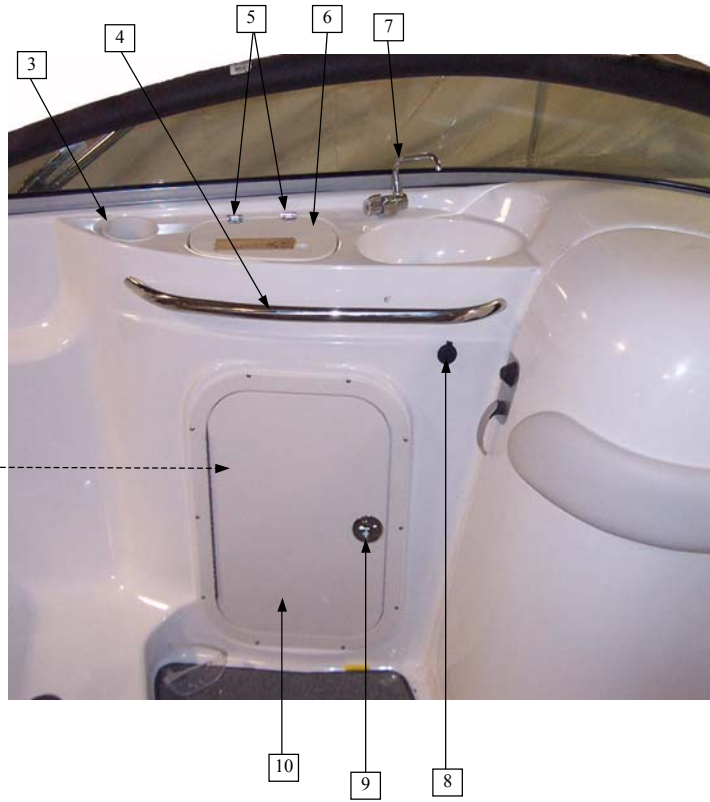

PARTS IDENTIFICATION GUIDE

SUNESTA 236
2004 MODEL YEAR

Cockpit Galley

PARTS IDENTIFICATION GUIDE

SUNESTA 236 **2004 MODEL YEAR**

Cockpit Galley

Item No.	Part Number	Description	Qty.	U.O.M.
1	R-1520	TRASH CAN BRACKET	1	EA
2	2952R	RUBBERMAID WASTE BASKET	1	EA
3	LSS-CHSDAH	S.S. CUPHOLDER SAND	1	EA
4	35217	S236 GALLEY RAIL	1	EA
5	2640	1.18 X 1.82 FM HINGE	2	EA
6	IST12302	COOLER LID	1	EA
7	10183	CERAMIC TAP SWIVEL SPOUT (Option: Pressure Water)	1	EA
7a	F06873	1/2P X 1/2FPT STR SWVL BS (Option: Pressure Water)	1	EA
8	700-12VRCOEM	12V DELUXE POWER PLUG (Part of Panel Kit)	1	EA
9	M1-43-8	LATCH/LOCK SS (5000 MIN)	1	EA
10	300504	COCKPIT ACCESS DOOR	1	EA
11	84251	2 IN. HATCH LIFT PIN	1	EA
12	HRA29GR-72.5	210SS 29X72.5 MAT	1	EA
13	597	1 1/8-1 1/4 THRU HULL 90 DEGREE	1	EA
13a	100-1180	1 1/8 HARDWALL WATER HOSE	3.50	FT
14	SL40BP3-1	FLAT BRACKET-BLACK	1	EA
15	SL34-60-1	60LB. GAS SHOCK	1	EA
16	SL50BP3-1	90 DEGREE BRACKET-BLACK	1	EA
17	2340-1221	2X2 FLUSH MOUNT HINGE	2	EA
18	220FH85	220 SKI LOCKER LID	1	EA
19	091025-00	FLEXIBLE PVC ROD HOLDER	2	EA

NOTE: Numbers with letter designations represent parts included with primary numbered part for which there is no photo representation.