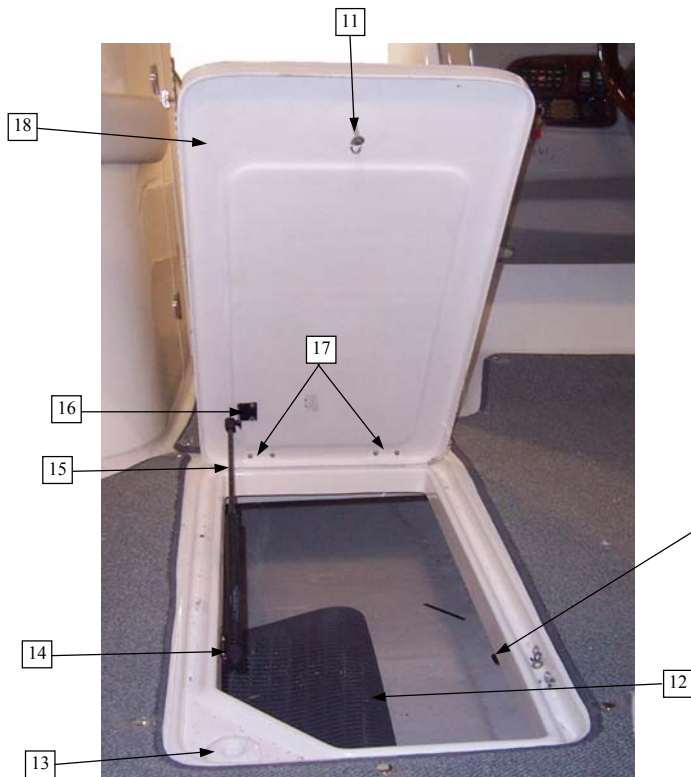

PARTS IDENTIFICATION GUIDE

SUNESTA 236
2004 MODEL YEAR

Cockpit Galley

PARTS IDENTIFICATION GUIDE

SUNESTA 236 **2004 MODEL YEAR**

Cockpit Galley

Item No.	Part Number	Description	Qty.	U.O.M.
1	R-1520	TRASH CAN BRACKET	1	EA
2	2952R	RUBBERMAID WASTE BASKET	1	EA
3	LSS-CHSDAH	S.S. CUPHOLDER SAND	1	EA
4	35217	S236 GALLEY RAIL	1	EA
5	2640	1.18 X 1.82 FM HINGE	2	EA
6	IST12302	COOLER LID	1	EA
7	10183	CERAMIC TAP SWIVEL SPOUT (Option: Pressure Water)	1	EA
7a	F06873	1/2P X 1/2FPT STR SWVL BS (Option: Pressure Water)	1	EA
8	700-12VRCOEM	12V DELUXE POWER PLUG (Part of Panel Kit)	1	EA
9	M1-43-8	LATCH/LOCK SS (5000 MIN)	1	EA
10	300504	COCKPIT ACCESS DOOR	1	EA
11	84251	2 IN. HATCH LIFT PIN	1	EA
12	HRA29GR-72.5	210SS 29X72.5 MAT	1	EA
13	597	1 1/8-1 1/4 THRU HULL 90 DEGREE	1	EA
13a	100-1180	1 1/8 HARDWALL WATER HOSE	3.50	FT
14	SL40BP3-1	FLAT BRACKET-BLACK	1	EA
15	SL34-60-1	60LB. GAS SHOCK	1	EA
16	SL50BP3-1	90 DEGREE BRACKET-BLACK	1	EA
17	2340-1221	2X2 FLUSH MOUNT HINGE	2	EA
18	220FH85	220 SKI LOCKER LID	1	EA
19	091025-00	FLEXIBLE PVC ROD HOLDER	2	EA

NOTE: Numbers with letter designations represent parts included with primary numbered part for which there is no photo representation.