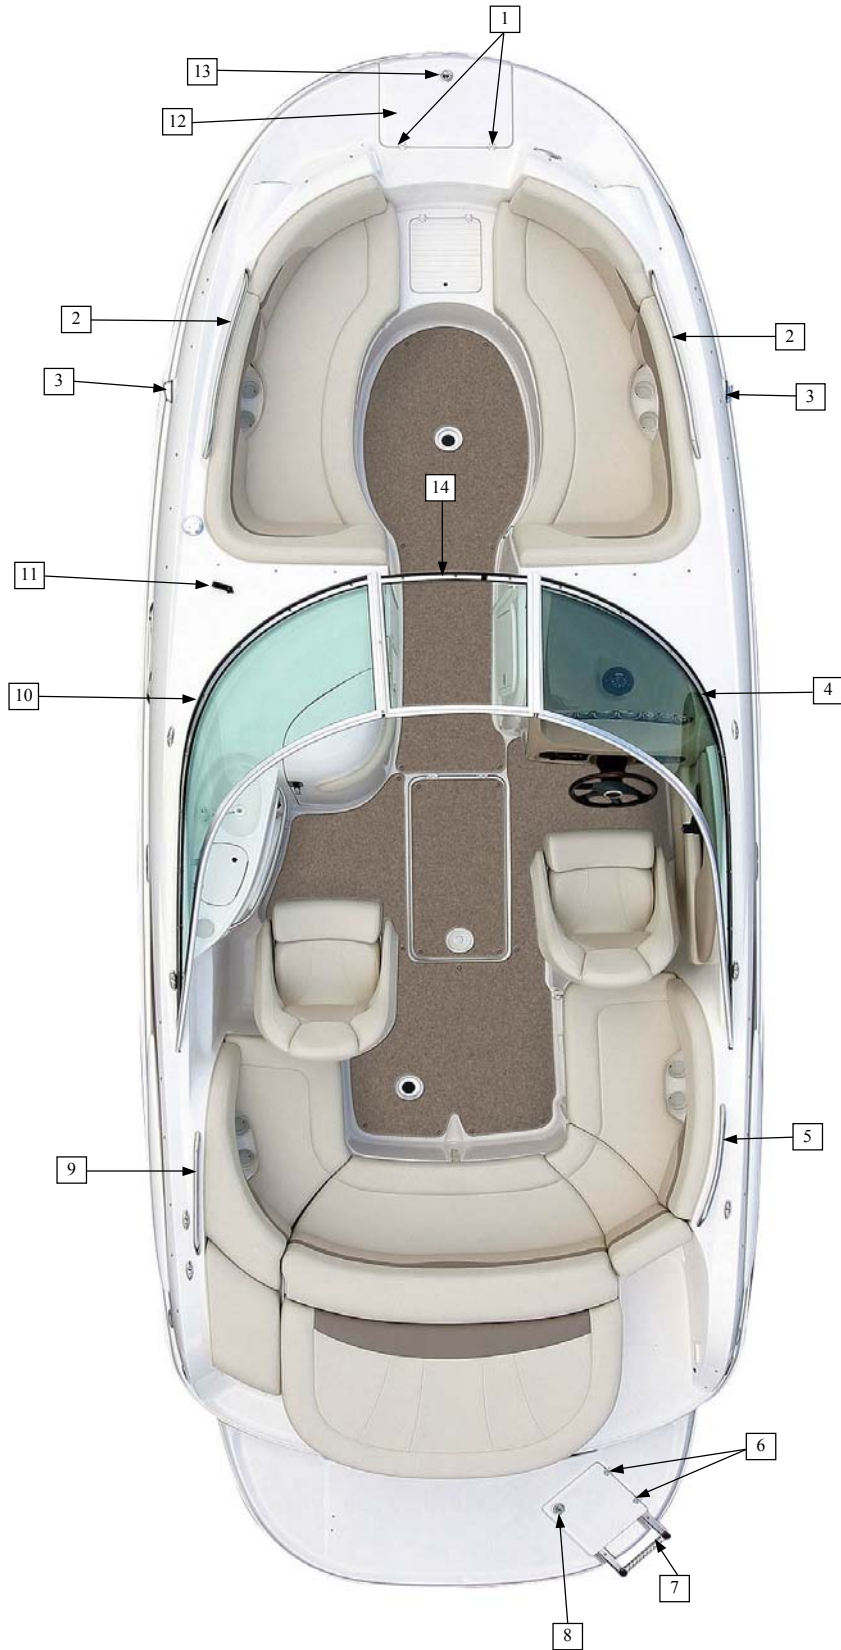

PARTS IDENTIFICATION GUIDE

SUNESTA 236
2004 MODEL YEAR

Deck - Overhead View

PARTS IDENTIFICATION GUIDE

SUNESTA 236 2004 MODEL YEAR

Deck - Overhead View

Item No.	Part Number	Description	Qty.	U.O.M.
1	2640	1.18 X 1.82 FM HINGE	2	EA
2	35161	222/223 BOW RAILS	1	SET
3	955-SPL-001-P	SIDE LIGHT W/ PACKARD(10)	1	PR
4	100475	STARBOARD FRONT ANODIZED SMALL (Windshield)	1	EA
4a	38000A	WIPER MOTOR (Option: Windshield Wiper)	1	EA
4b	33110A	DLX WIPER ARM (Option: Windshield Wiper)	1	EA
4c	120-0580	5/8 BLACK BILGE FLEX (Option: Windshield Wiper)	.06	FT
4d	33105	14 INCH CURVED BLADE (Option: Windshield Wiper)	1	EA
5	35219	S236 STBD. AFT RAIL	1	EA
6	2340-1209	HINGE 3.187 IN X 1.5 IN	2	EA
7	TDL-3XP	3 STEP LADDER W/ HAND GRIP	1	EA
8	M1-43-8	LATCH/LOCK SS (5000 MIN)	1	EA
9	53122-2	22IN GRABRAIL W/ 2IN STUDS	1	EA
10	100476	PORT FRONT ANODIZED SMALL (Windshield)	1	EA
11	INT-STR6S	6 IN. STRAP W/SNAPS	1	EA
12	3-1120-222/3	222/223 SUN ANCHOR LID	1	EA
12a	100500	ANCHOR RETAINER BRACKET	2	EA
12b	117090	SLIDING WINDOW LOCK-SS	2	EA
12c	IST34081	RETAINER	1	EA
12d	INT-STR12S	12INCH STRAP W/SNAP	1	EA
12e	CHAP12-01	8 LB. SAND ANCHOR (Option: Anchor)	1	EA
12f	TPL-3XP	3 STEP PKT LAD (50) (Fwd Ladder)	1	EA
13	M1-63-8	LATCH/FLUSH SS(5000 MIN)	1	EA
14	5881065057	243SUN WINDSHIELD GATE	1	EA

NOTE: Numbers with letter designations represent parts included with primary numbered part for which there is no photo representation.