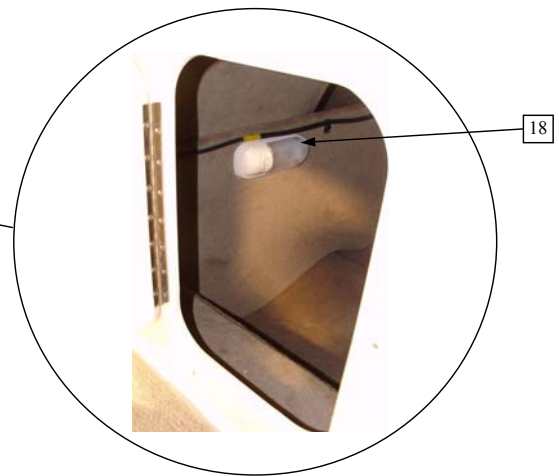

PARTS IDENTIFICATION GUIDE

SUNESTA 236
2004 MODEL YEAR

Dash / Helm

PARTS IDENTIFICATION GUIDE

SUNESTA 236 2004 MODEL YEAR

Dash / Helm

Item No.	Part Number	Description	Qty.	U.O.M.
1	3-1126	243 STBD DASH CONSOLE (Champagne Interior)	1	EA
1a	3-1126G	S254 STBD CONSOLE-GRAY (Platinum Interior)	1	EA
2	DS0133	DEPTH SOUNDER	1	EA
2a	IS0091	DEPTH SOUNDER INSTRUCTION	1	EA
3	440-86860	CHROME BEZEL HOLE PLUG	1	EA
4	220-03740-P	SUNESTA INSTRUMENT PANEL (Part of Panel Kit)	1	EA
4a	209-00012-A	236 SUN PANEL KIT	1	KIT
4b	63196	TACH GAUGE/LCD HR W/DELAY, W/ LOGO (Part of Panel Kit)	1	EA
4c	63197	SPEEDO GAUGE, 65 MPH, W/ LOGO (Part of Panel Kit)	1	EA
4d	62354	FUEL GAUGE (Part of Panel Kit)	1	EA
4e	62351	VOLMETER GAUGE (Part of Panel Kit)	1	EA
4f	62352	OIL PRESSURE GAUGE (Part of Panel Kit)	1	EA
4g	62353	WATER TEMP. GAUGE (Part of Panel Kit)	1	EA
4h	62350	TRIM GAUGE (Part of Panel Kit)	1	EA
5	F-50-C	COMPASS WITH PLUG	1	EA
6	220-03741-P	SUNESTA PORT SWITCH PANEL (Part of Panel Kit)	1	EA
7	SH5084	HELM-NON TILT W/ SPLINE	1	EA
8	SH91510	SPLINE TILT MECHANISM (Option: Tilt Steering & Convenience Pkg.)	1	EA
9	14-00011	STEERING WHEEL DOME 1.42" (Option: Mahogany Steering Wheel)	1	EA
9a	U15729-02	STEERING WHEEL DOME 1.625	1	EA
10	220-03742-P	SUNESTA STARBOARD SWITCH PANEL (Part of Panel Kit)	1	EA
10a	203-00054-00	236 SUNESTA DISTRIBUTION HARNESS (Part of Panel Kit)	1	EA
10b	790-02080007	GROUND STRIP COVER (Part of Panel Kit)	1	EA
10c	220-00803-V	SUNESTA BREAKER BOX (Part of Panel Kit)	1	EA
11	MS6073627CB	MAHOGANY STEERING WHEEL (Option: Mahogany Steering Wheel)	1	EA
12	MS433515CB	MODEL 43 WHEEL (Champagne Interior)	1	EA
12a	MS433557CB	MODEL 43 GRAY STEERING (Platinum Interior)	1	EA
12b	SSC6216	16 FT. STEERING CABLE	1	EA
13	LSS-CHSDAH	S.S. CUPHOLDER SAND	2	EA
14	SH91523	QUICK CONNECT TILT HELM (Option: Tilt Steering & Convenience Pkg.)	1	EA
15	SB27484	90 DEGREE BEZEL	1	EA
16	69350-MLX/A	OBLONG LED COURTESY LIGHT	1	EA
17	JBLREM25B	BLACK REMOTE	1	EA
18	10680C.AM	SINGLE SWITCH LIGHT	1	EA
19	WB-47	223SUN W/S BRACE(25)	1	SET
20	5168	WASHER (CLEAR)	1	EA
21	300504	COCKPIT ACCESS DOOR	2	EA
22	M1-43-8	LATCH/LOCK SS (5000 MIN)	1	EA
23	7243-1	26" DOOR STICK W/RADIUS	1	EA

Parts Not Pictured Which Are Associated With Dash / Helm:

Not Pictured	61710135251	STEERING WHEEL COVER (Option: Mahogany Steering Wheel)	1	EA
Not Pictured	3-1110CUP	FIBERG. CKPT TABLE W/CUP	1	EA
Not Pictured	75354	TABLE BASE	1	EA
Not Pictured	BCORD-14BW	1/4 IN. SHOCK CORD (Cockpit Table)	0.5	FT
Not Pictured	FPH-2	SMALL HOOKS (Cockpit Table)	2	EA
Not Pictured	75905-30	5 IN. PEDESTAL 180/185	1	EA
Not Pictured	75058	BASE MOUNTING RINGS	2	PR

NOTE: Numbers with letter designations represent parts included with primary numbered part for which there is no photo representation.