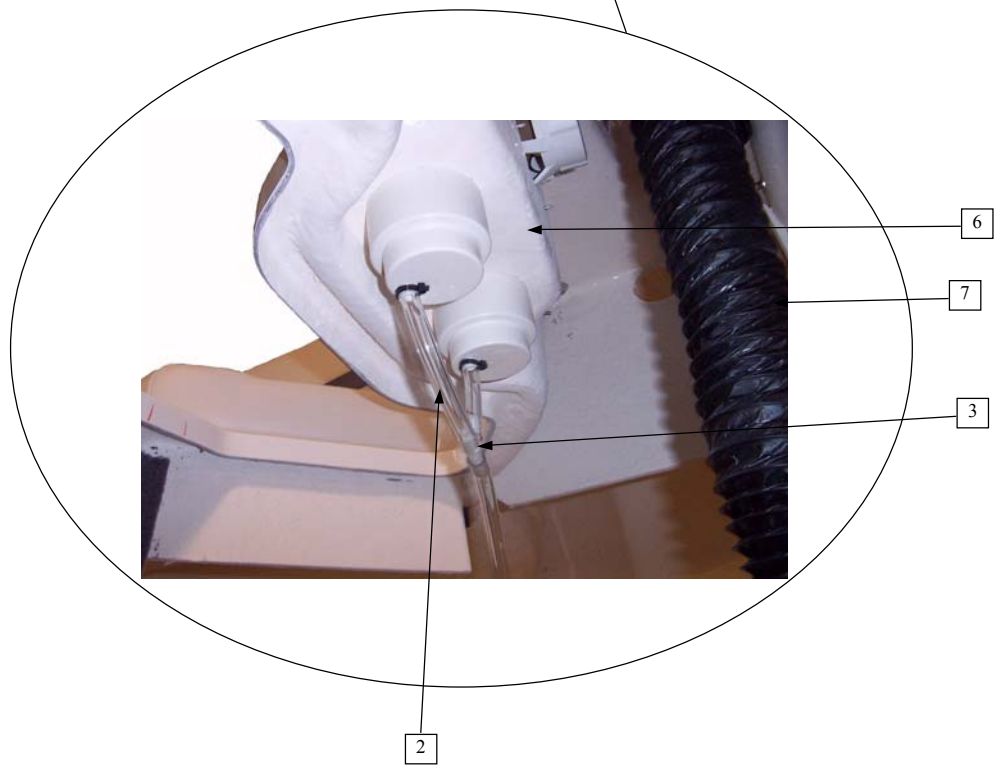

PARTS IDENTIFICATION GUIDE

SUNESTA 236
2004 MODEL YEAR

Deck - Underside View

PARTS IDENTIFICATION GUIDE

SUNESTA 236 2004 MODEL YEAR

Deck - Underside View

Item No.	Part Number	Description	Qty.	U.O.M.
1	APD-290F	90 DEG. WHITE FLAT DRAIN	1	EA
1a	PP-118	PUSH PLUG - VINYL	1	EA
2	150-0380	3/8 IN. CLEAR PVC TUBING	6.5	FT
3	T38P	3/8HB X 3/8HB X 3/8HB TEE	4	EA
4	141-1120	1 1/2 IN MULTIFLEX-BLACK	1.50	FT
5	148-0580	5/8 WHITE SMOOTH PVC HOSE	3	FT
6	1835-016	PORT CONSOLE TUB	1	EA
7	402-3000	3 IN.BLOWER/VENT HOSE-BLK	18	FT

Parts Not Pictured Which Are Associated With Deck Underside:

Not Pictured	141-0340	3/4 IN. MULTIFLEX (Bow Cooler)	3	FT
Not Pictured	CB-4	BLK MTR WELL BOOT 4 1/2 (Above Tub)	1	EA

NOTE: Numbers with letter designations represent parts included with primary numbered part for which there is no photo representation.