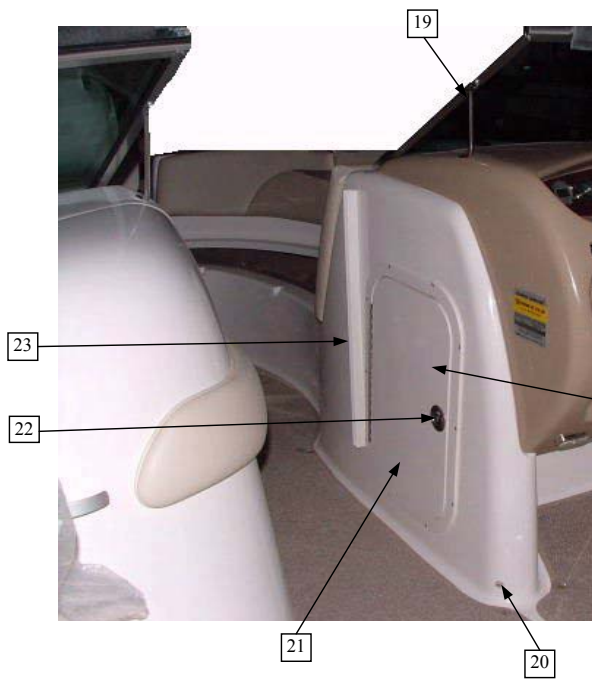

PARTS IDENTIFICATION GUIDE

SUNESTA 236
2004 MODEL YEAR

Dash / Helm

PARTS IDENTIFICATION GUIDE

SUNESTA 236 2004 MODEL YEAR

Dash / Helm

Item No.	Part Number	Description	Qty.	U.O.M.
1	3-1126	243 STBD DASH CONSOLE (Champagne Interior)	1	EA
1a	3-1126G	S254 STBD CONSOLE-GRAY (Platinum Interior)	1	EA
2	DS0133	DEPTH SOUNDER	1	EA
2a	IS0091	DEPTH SOUNDER INSTRUCTION	1	EA
3	440-86860	CHROME BEZEL HOLE PLUG	1	EA
4	220-03740-P	SUNESTA INSTRUMENT PANEL (Part of Panel Kit)	1	EA
4a	209-00012-A	236 SUN PANEL KIT	1	KIT
4b	63196	TACH GAUGE/LCD HR W/DELAY, W/ LOGO (Part of Panel Kit)	1	EA
4c	63197	SPEEDO GAUGE, 65 MPH, W/ LOGO (Part of Panel Kit)	1	EA
4d	62354	FUEL GAUGE (Part of Panel Kit)	1	EA
4e	62351	VOLMETER GAUGE (Part of Panel Kit)	1	EA
4f	62352	OIL PRESSURE GAUGE (Part of Panel Kit)	1	EA
4g	62353	WATER TEMP. GAUGE (Part of Panel Kit)	1	EA
4h	62350	TRIM GAUGE (Part of Panel Kit)	1	EA
5	F-50-C	COMPASS WITH PLUG	1	EA
6	220-03741-P	SUNESTA PORT SWITCH PANEL (Part of Panel Kit)	1	EA
7	SH5084	HELM-NON TILT W/ SPLINE	1	EA
8	SH91510	SPLINE TILT MECHANISM (Option: Tilt Steering & Convenience Pkg.)	1	EA
9	14-00011	STEERING WHEEL DOME 1.42" (Option: Mahogany Steering Wheel)	1	EA
9a	U15729-02	STEERING WHEEL DOME 1.625	1	EA
10	220-03742-P	SUNESTA STARBOARD SWITCH PANEL (Part of Panel Kit)	1	EA
10a	203-00054-00	236 SUNESTA DISTRIBUTION HARNESS (Part of Panel Kit)	1	EA
10b	790-02080007	GROUND STRIP COVER (Part of Panel Kit)	1	EA
10c	220-00803-V	SUNESTA BREAKER BOX (Part of Panel Kit)	1	EA
11	MS6073627CB	MAHOGANY STEERING WHEEL (Option: Mahogany Steering Wheel)	1	EA
12	MS433515CB	MODEL 43 WHEEL (Champagne Interior)	1	EA
12a	MS433557CB	MODEL 43 GRAY STEERING (Platinum Interior)	1	EA
12b	SSC6216	16 FT. STEERING CABLE	1	EA
13	LSS-CHSDAH	S.S. CUPHOLDER SAND	2	EA
14	SH91523	QUICK CONNECT TILT HELM (Option: Tilt Steering & Convenience Pkg.)	1	EA
15	SB27484	90 DEGREE BEZEL	1	EA
16	69350-MLX/A	OBLONG LED COURTESY LIGHT	1	EA
17	JBLREM25B	BLACK REMOTE	1	EA
18	10680C.AM	SINGLE SWITCH LIGHT	1	EA
19	WB-47	223SUN W/S BRACE(25)	1	SET
20	5168	WASHER (CLEAR)	1	EA
21	300504	COCKPIT ACCESS DOOR	2	EA
22	M1-43-8	LATCH/LOCK SS (5000 MIN)	1	EA
23	7243-1	26" DOOR STICK W/RADIUS	1	EA

Parts Not Pictured Which Are Associated With Dash / Helm:

Not Pictured	61710135251	STEERING WHEEL COVER (Option: Mahogany Steering Wheel)	1	EA
Not Pictured	3-1110CUP	FIBERG. CKPT TABLE W/CUP	1	EA
Not Pictured	75354	TABLE BASE	1	EA
Not Pictured	BCORD-14BW	1/4 IN. SHOCK CORD (Cockpit Table)	0.5	FT
Not Pictured	FPH-2	SMALL HOOKS (Cockpit Table)	2	EA
Not Pictured	75905-30	5 IN. PEDESTAL 180/185	1	EA
Not Pictured	75058	BASE MOUNTING RINGS	2	PR

NOTE: Numbers with letter designations represent parts included with primary numbered part for which there is no photo representation.