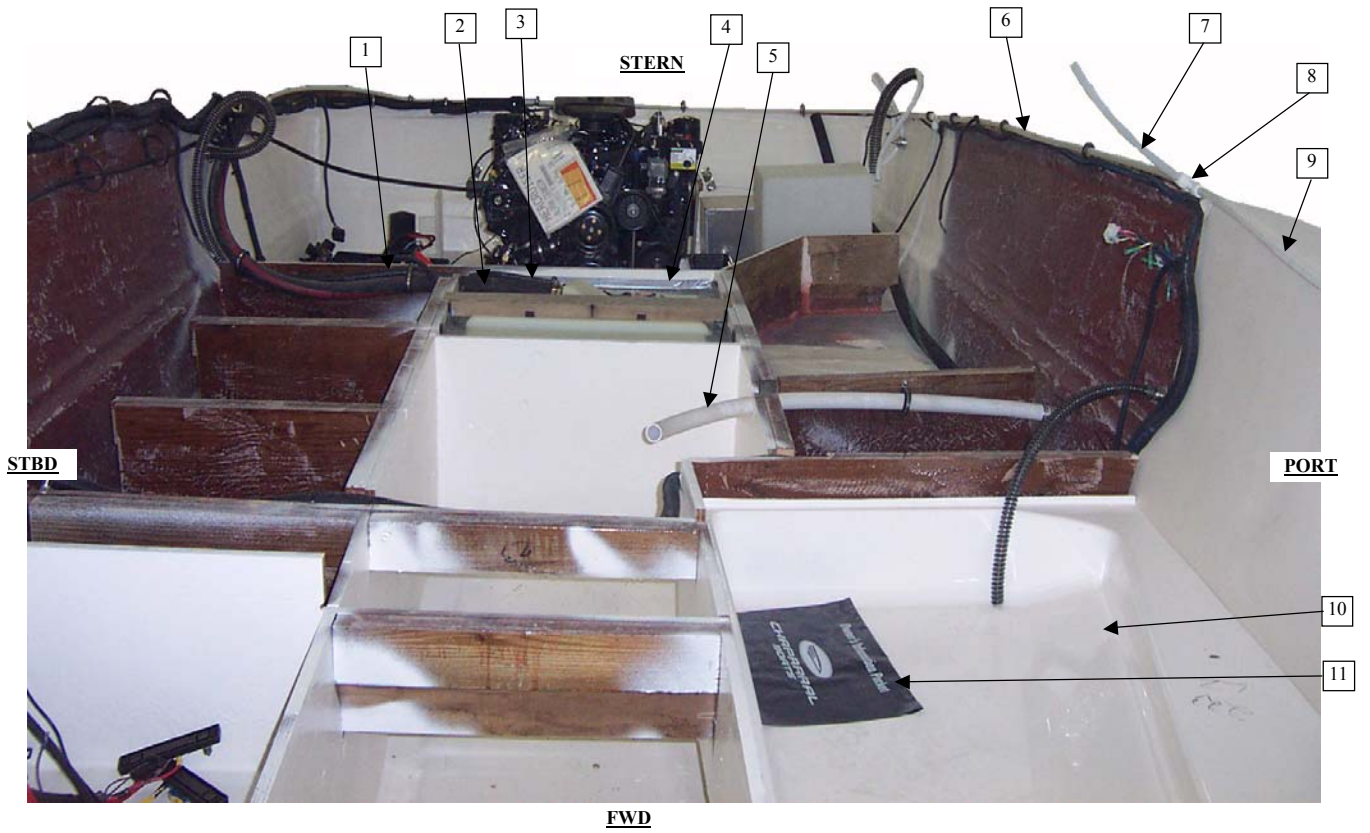

PARTS IDENTIFICATION GUIDE

SUNESTA 236
2004 MODEL YEAR

Engine Well / Hull Interior