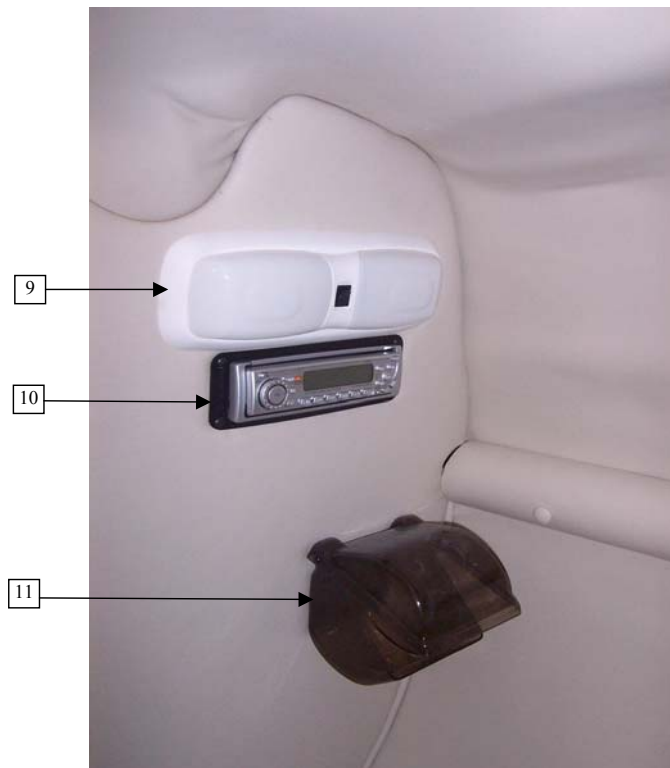

PARTS IDENTIFICATION GUIDE

SUNESTA 236 2004 MODEL YEAR

Head

PARTS IDENTIFICATION GUIDE

SUNESTA 236 2004 MODEL YEAR

Head

Item No.	Part Number	Description	Qty.	U.O.M.
1	85161	OFFSHORE LOCK W/STRIKER	1	EA
1a	R8365	1MM SPACER FOR STRIKER SS	1	EA
2	100HD86	HEAD DOOR	1	EA
3	7163	DOOR KEEPER POWDER COATED	1	EA
4	SSL-70	SHUTTER BAR LATCH	1	EA
5	IST12259	243 BI-FOLD DOOR	1	EA
6	R-1227	STRIKER PLATE (200)	1	EA
7	4375B3X5/16A	BULB SEAL	12	FT
8	596406	964 MSD SANI POTTIE	1	EA
8a	CB-4W	4.5 IN. WHITE MOTOR WELL BOOT (Option: Pump-Out Porta Pottie)	1	EA
8b	148-0580	5/8 WHITE SMOOTH PVC HOSE (Option: Pump-Out Porta Pottie)	5	FT
8c	104-1120	1 1/2 SANITATION HOSE (Option: Pump-Out Porta Pottie)	6	FT
9	81325-MLX/A	DOUBLE LOW PROFILE LIGHT	1	EA
10	MR-16	JBL STEREO/CD PLAYER	1	EA
10a	200-00029	STEREO FACEPLATE/ALUMINUM	1	EA
10b	SEA-ANT	AM/FM ANTENNA	1	EA
10c	SEA-STRAP	8 IN. SUPPORT STRAP	1	EA
11	31000060	BRONZE PLEX DOOR	1	EA

Parts Not Pictured Which Are Associated With Head:

Not Pictured	29090-2000	MANUAL PORCELAIN HEAD (Option: Porcelain Head w/Holding Tank)	1	EA

NOTE: Numbers with letter designations represent parts included with primary numbered part for which there is no photo representation.