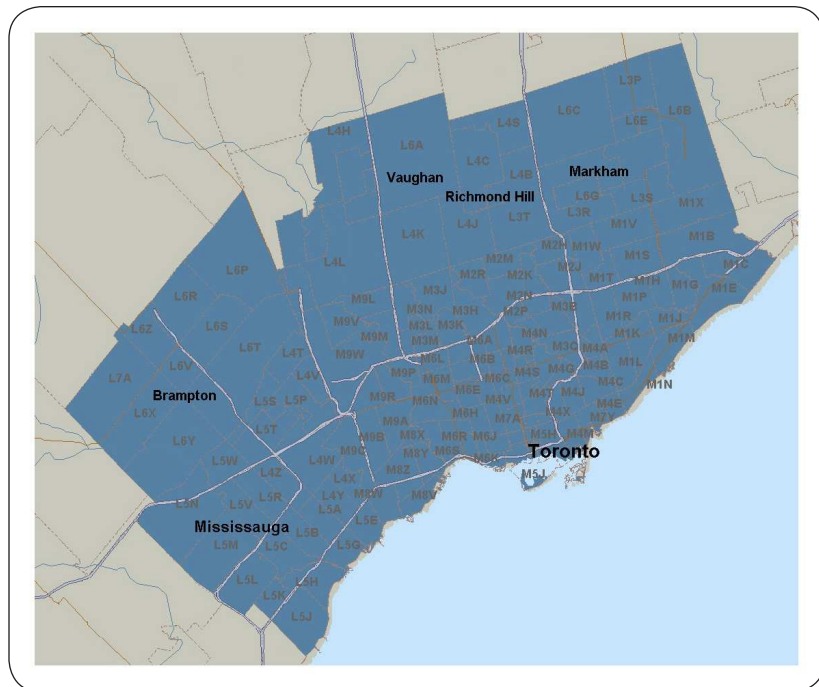

Purolator Same Day In-City Zone Codes					
Destination Postal Code	Delivery Options				
	30 MIN	60 MIN	90 MIN	2 HR	4 HR
M4M	-	-	-	21	14
M4N-M4P	-	-	-	14	7
M4R	-	-	-	13	7
M4S	-	-	-	15	8
M4T	-	-	-	15	9
M4V	-	-	-	14	7
M4W-M4Y	-	-	-	16	10
M5A	-	-	-	17	11
M5B	-	-	-	16	10
M5C-M5E	-	-	-	16	11
M5G-M5H	-	-	-	16	10
M5J	-	-	-	16	11
M5K-M5L	-	-	-	16	10
M5M	-	-	-	13	7
M5N-M5P	-	-	-	14	7
M5R-M5T	-	-	-	15	9
M5V	-	-	-	16	10
M5W	-	-	-	16	11
M5X	-	-	-	16	10
M6A-M6B	-	-	-	12	7
M6C-M6E	-	-	-	13	7
M6G	-	-	-	14	8
M6H	-	-	-	14	7
M6J	-	-	-	15	9
M6K	-	-	-	16	10
M6L	-	-	-	10	7
M6M	-	-	-	11	7
M6N	-	-	-	13	7
M6P-M6R	-	-	-	14	7
M6S	-	-	-	15	9
M7A	-	-	-	16	10
M7Y	-	-	-	21	14
M8V	-	-	-	19	13
M8W	-	-	-	18	12
M8X	-	-	-	15	9
M8Y	-	-	-	16	10
M8Z	-	-	-	17	11

Purolator Same Day In-City Zone Codes					
Destination Postal Code	Delivery Options				
	30 MIN	60 MIN	90 MIN	2 HR	4 HR
M9A	-	-	-	14	7
M9B-M9C	-	-	-	16	10
M9L	-	-	-	9	7
M9M	-	-	-	10	7
M9N	-	-	-	12	7
M9P	-	-	-	13	7
M9R	-	-	-	14	7
M9V	-	-	-	11	7
M9W	-	-	-	13	7

"-" means the service is Not Available at the selected location.

This map shows the service area available for the Toronto zone only. Some variations apply. Please refer to the Purolator Zone Guide Supplement and Purolator Rate Guide Supplement for Same Day Services to find your exact service rate.