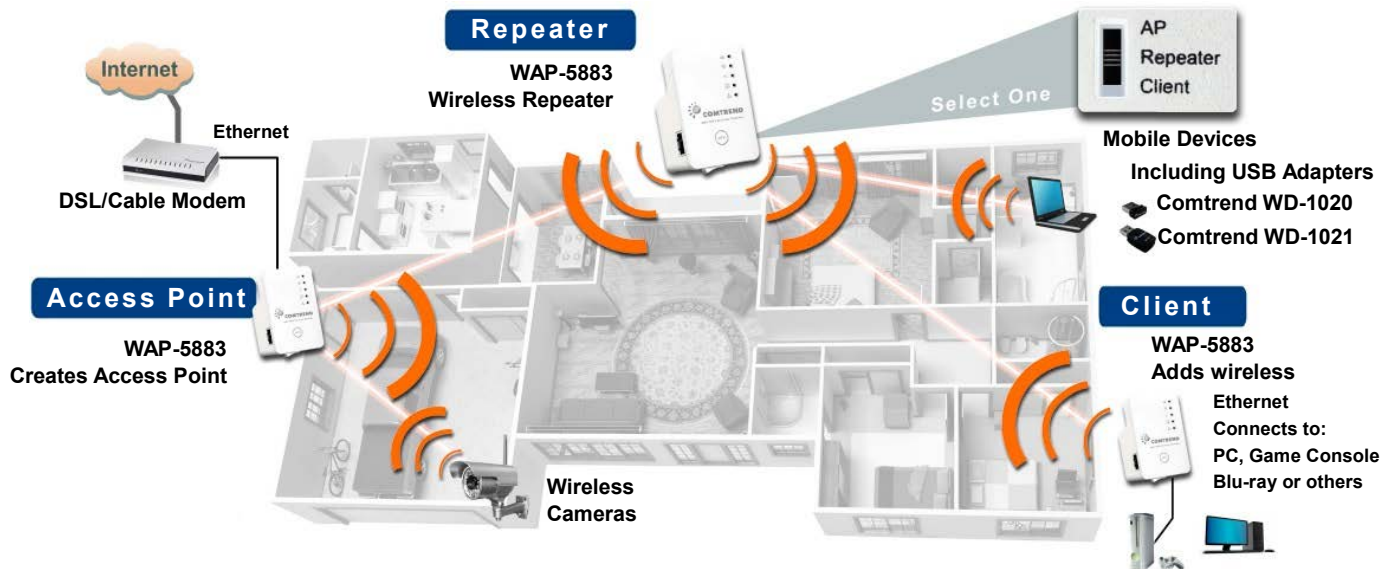

WAP-5883

2.4GHz | Wireless N | 300Mbps

Specifications

Ethernet

- RJ-45 X 1 for Ethernet connection 10/100 Auto MDI/MDI-X

Frequency Band

- 2.4000~2.4835GHz

Data Rate

- 11b: 1/2/5.5/11Mbps, 11g: 6/9/12/24/36/48/54Mbps
- 11n (20MHz): MCS0-15, up to 144Mbps
- 11n (40MHz): MCS0-15, up to 300Mbps

Output Power

- 11b: 17±1.5dBm , 11g: 14±1.5dBm, 11n: 13±1.5dBm

Receive Sensitivity

- 11b@11Mbps: -85±2dBm, 11g@54Mbps: -71±2dBm
- 11n(20MHz)@MCS15: -67±2dBm
- 11n(40MHz)@MCS15: -63±2dBm

Security

- WEP 64/128, WPA, WPA2, IEEE 802.1x

Antenna

- Internal Antenna x 2 (2T2R)

Dimensions

- 46.5 (H) x 73(W) x 41(D) mm (power plug is excluded)

Temperature

- Operating: 32~104°F, Storage: -4~140°F

Humidity

- Operating: 10~90% (Non Condensing)
- Storage: Max. 95% (Non Condensing)

Certification

- FCC

Product specifications may change without notice.

All-in-One: Wireless Repeater, Access Point, or Client

Repeater mode extends the wireless network for 802.11 (b/g/n) devices.
NOTE: Color may vary; transition to white in 2013

Taiwan:
3F-1, No. 10, Lane 609, Chung Hsin Road Section 5, San Chung Dist., New Taipei City, Taiwan 24159
Tel: 886-2-2999-8261 Fax: 886-2-2999-8497

China:
NO.88 East QianJin Road, Kunshan City, JiangSu, China
Tel: 86-512-57383156, 86-512-57383157,
86-512-57384515 Fax: 86-512-57383155

Spain:
Edif. América II C/Prócion, 7 portal 3 bajo H 28023 Madrid, Spain
Tel: 34-917990403 Fax: 34-913510999

France:
87, Rue du Gouverneur Général Félix Eboué 92130 Issy-les-Moulineaux, France
Tel: 33-1-70715700 Fax: 33-1-70715701

USA & Canada:
16 Goodyear, Suite 120, Irvine, CA 92618, USA
Tel: 1-949-753-9640 Fax: 1-949-753-9020

Brazil:
Al Campinas, 977-7º Fbr-Room 71/72- Jardins
Zip Code: 01404-001 - São Paulo - SP - Brazil
Tel: 00 55 11 3052-2295 Fax: 00 55 11 3052-2295

Czech Republic:
TOKOVO Jankovcova 1518/2, 170 00, Prague 7, Czech Republic
Tel: 420-266-782040 Fax: 420-266-782990