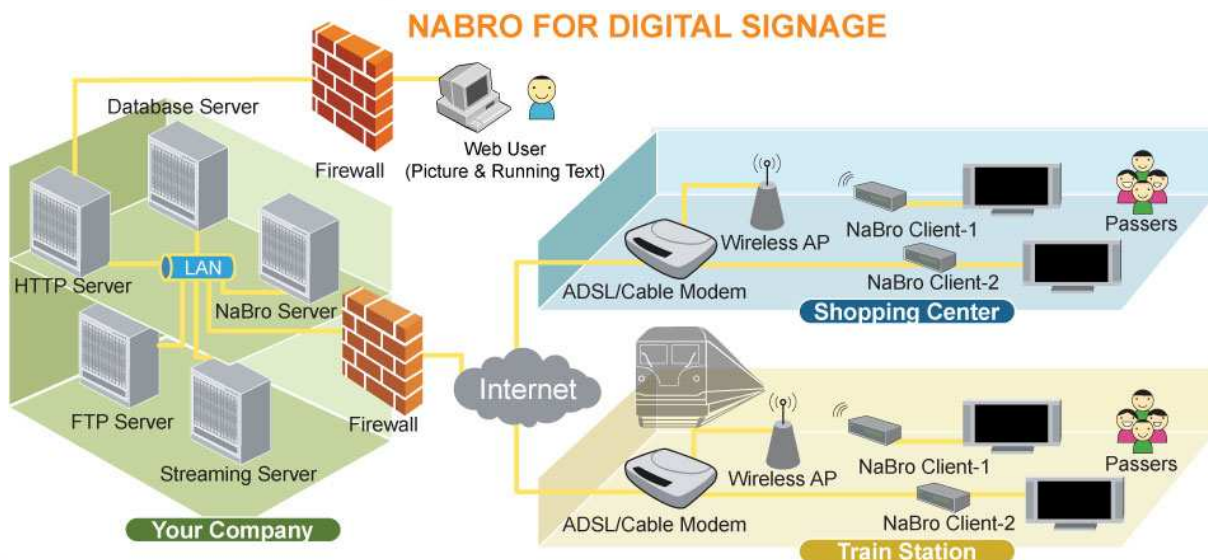

Applications Diagram