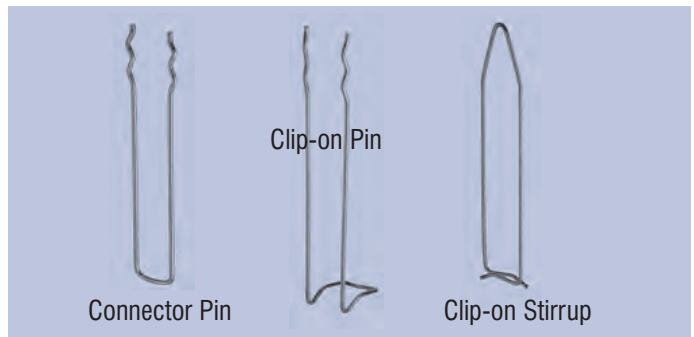

Order Form

PFEIFER SEIL- UND HEBETECHNIK GMBH
Postfach 1754 · D-87687 Memmingen

Fax +49 (0) 83 31-937-342

Customer

company
Street
Postal Code/Town
Telephone
Telefax

Project

Order for PFEIFER Sandwich Anchor System

Cylinder Anchor

Flat Anchor

Connector Pin

Clip-on Pin

Clip-on Stirrup

Sandwich Anchor Pins

*Please state height of anchor h according to the corresponding Sandwich Panel thickness

Confirmation of Order
(will be filled in by PFEIFER and returned to you by Fax!)