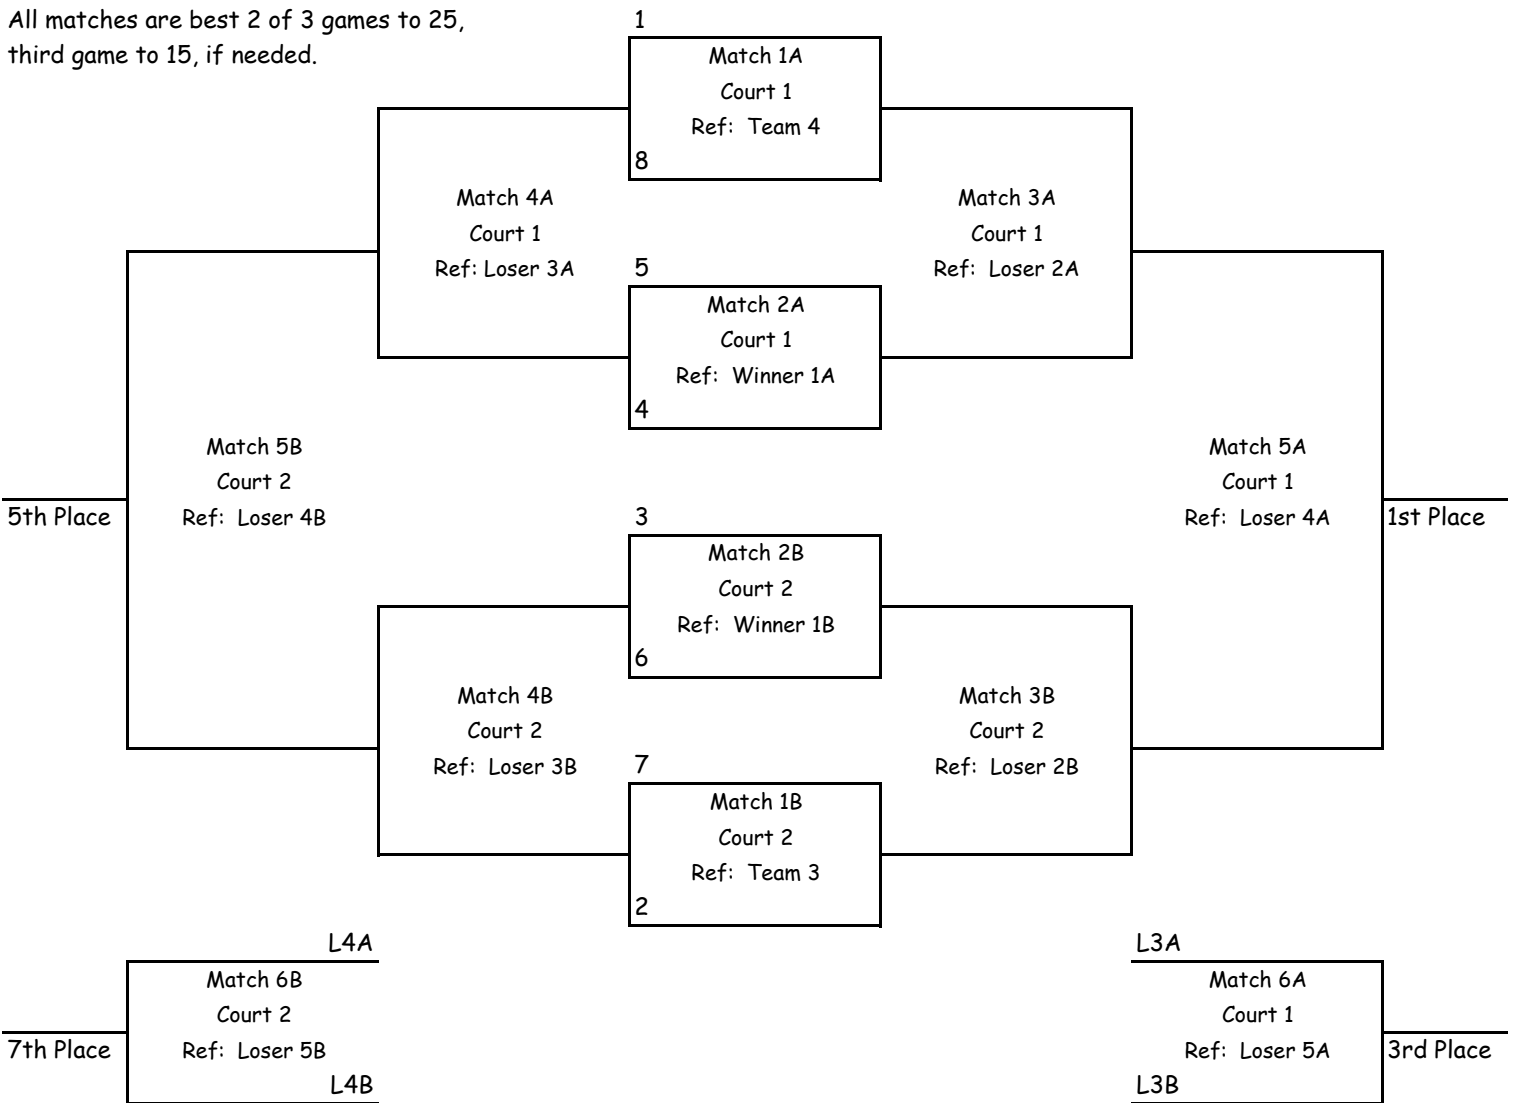

Arizona Region of USA Volleyball

Division:

Site:

Date:

All matches are best 2 of 3 games to 25,
third game to 15, if needed.

Ref assignments are listed within the match info.

All coaches must be available to assist their team with their referee and/or scorekeeping duties during their assignments.

The coach must be at the score table for all 16's and under teams.

All members of the ref crew for the match will meet with the R1 prior to the Match START.

The ref team will provide the scorer, libero tracker and score flipper for the table AND the R2 and two linesmen on the court.

The ref crew members will not leave their positions until the match is completed or a teammate replaces them.

SEED	TEAM NAMES	Finish
1		
2		
3		
4		
5		
6		
7		
8		