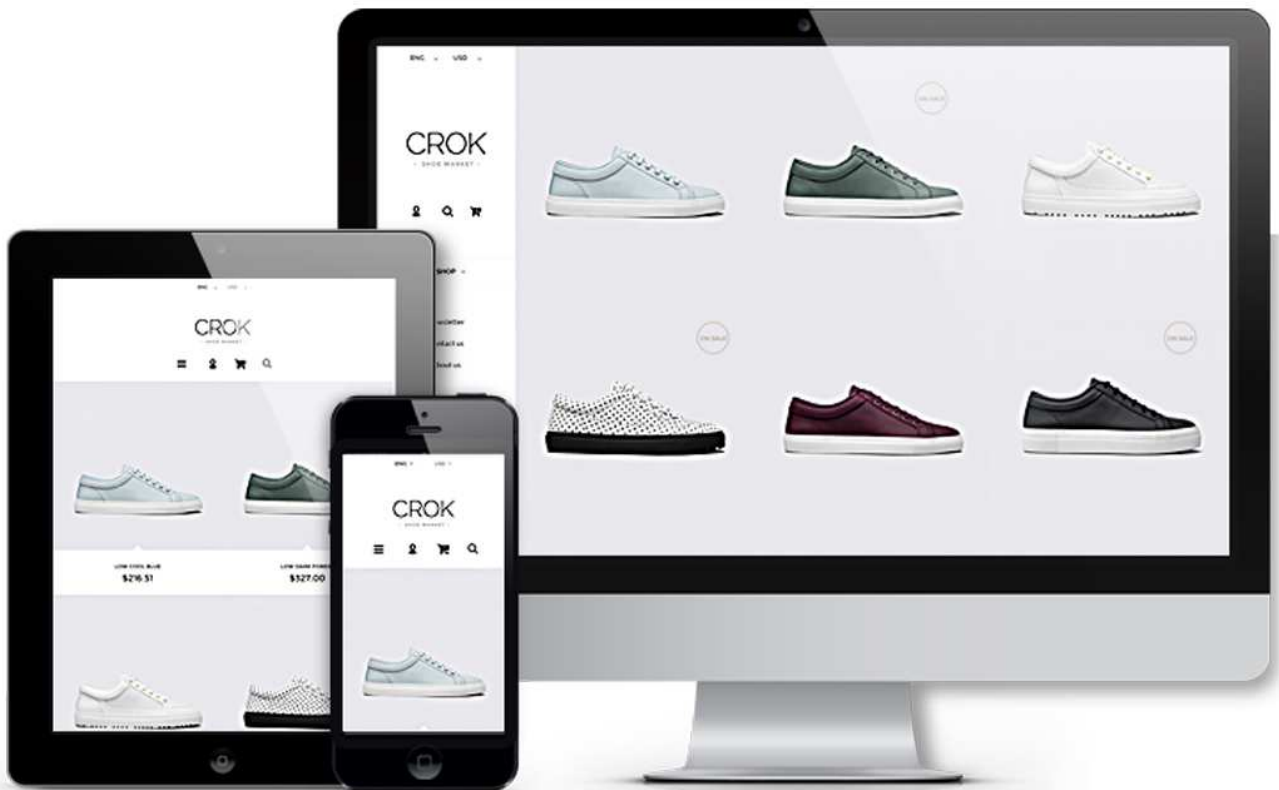

- USER GUIDE -

CROK

- SHOE MARKET -

OUR SUPPORT TEAM:
STORE@BELVG.COM, SKYPE: STORE.BELVG

Table of Contents

| | |
|---|---|
| 1. Introduction to Shoes Store Prestashop 1.6 Responsive Template | 3 |
| 2. How to Install | 4 |

1. Introduction to Shoes Store Prestashop 1.6 Responsive Template

Shoes Store Prestashop 1.6 Responsive template perfectly suited for selling shoes, boots, sandals or any other type of footwear. Despite the minimalistic and loft-style design the template is pretty informative and easy-to-navigate: the list of items in stock is neatly arranged on the homepage, while the price and additional item info is provided upon mouse over. To save the page space the main menu is shifted to the left side and contains only the most important elements.

Shoes Store is a responsive theme and is fully compatible with any mobile device. Your store will look amazing and functionable on any mobile phone, tablet or PC.

Highlight features:

- CSS transform for product images, banners, icons;
- Adaptive Prestashop theme;
- Superb design perfect for a store that sells shoes;
- PSD homepage included.