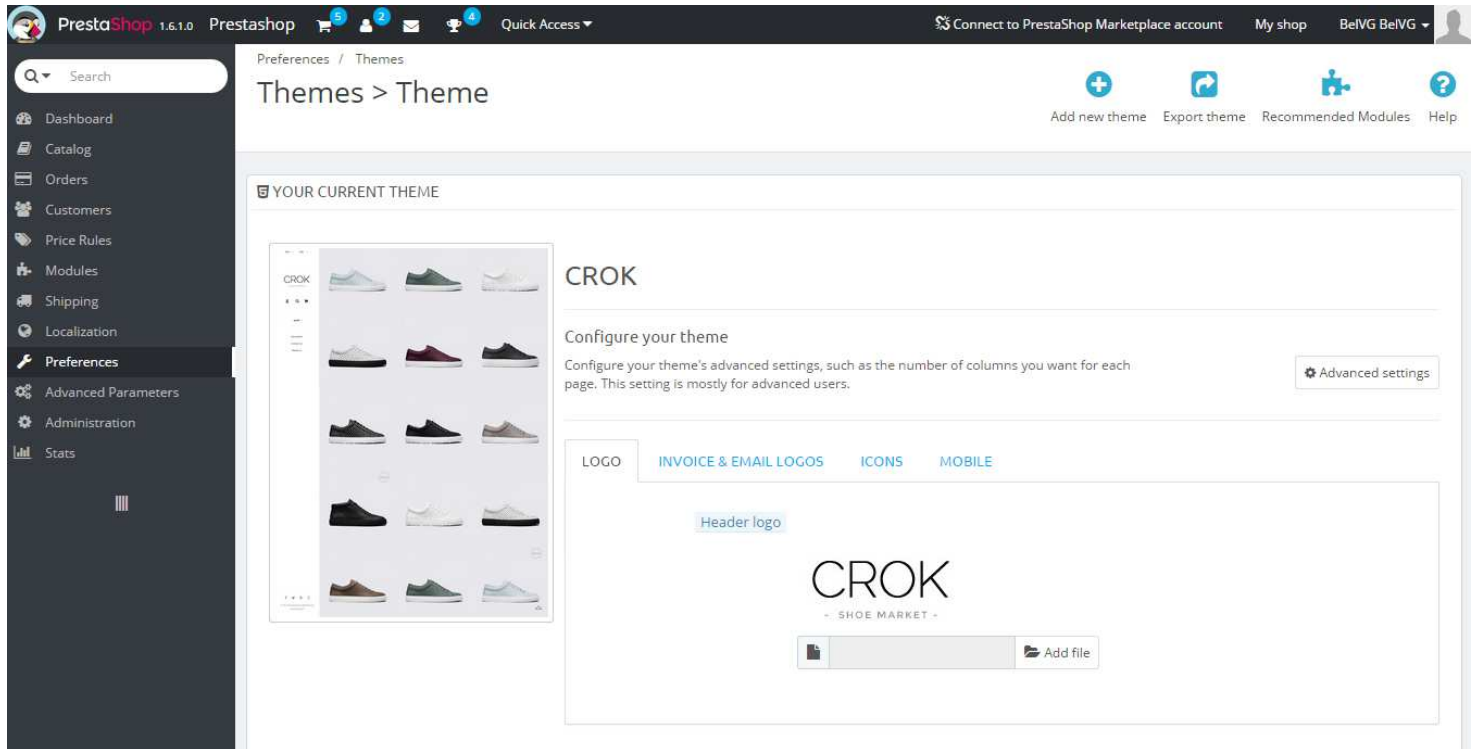

2. How to Install

In order to install a new theme from **Admin Panel**, please follow these steps.

Go to **Preferences**→**Themes** and press **Add new theme** button.

Upload Zip of the theme in the next window.