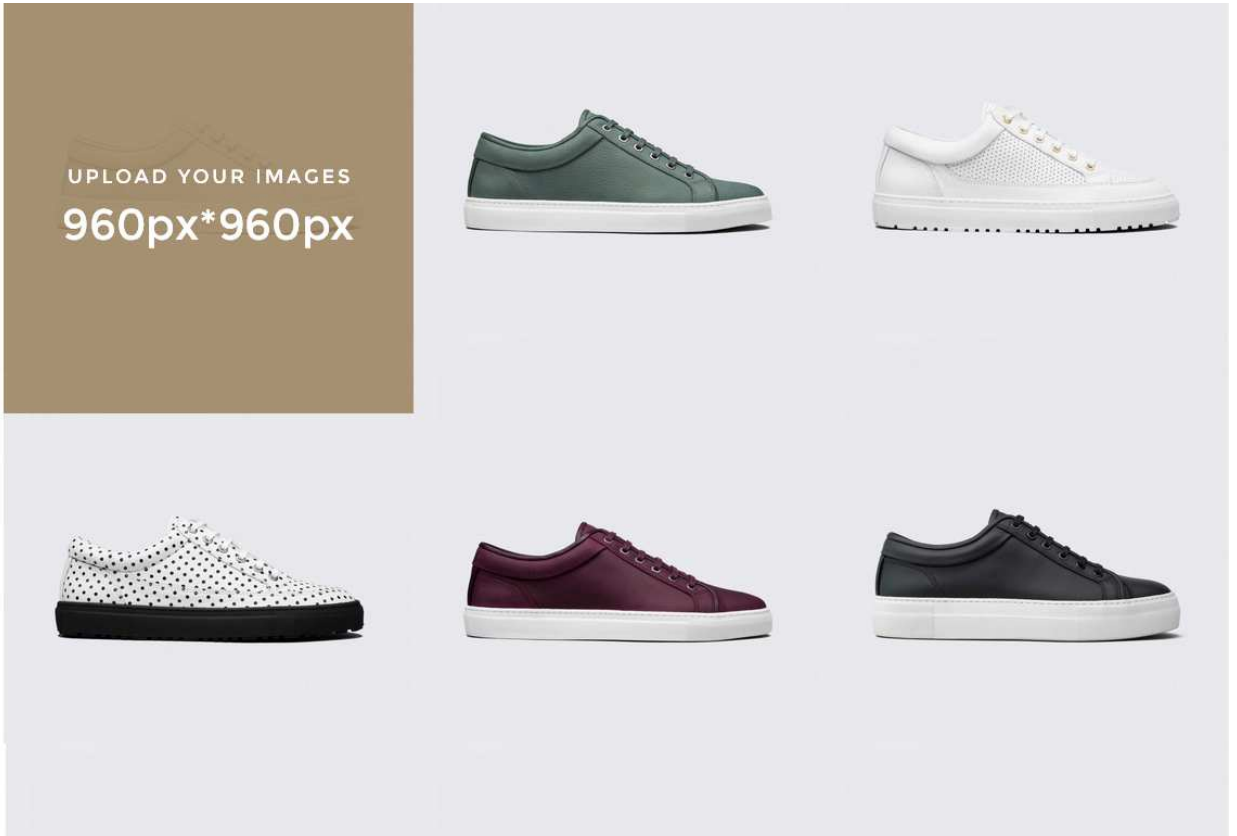

Do you have questions about theme configurations?

[Contact us](#) and we will help you in a moment.