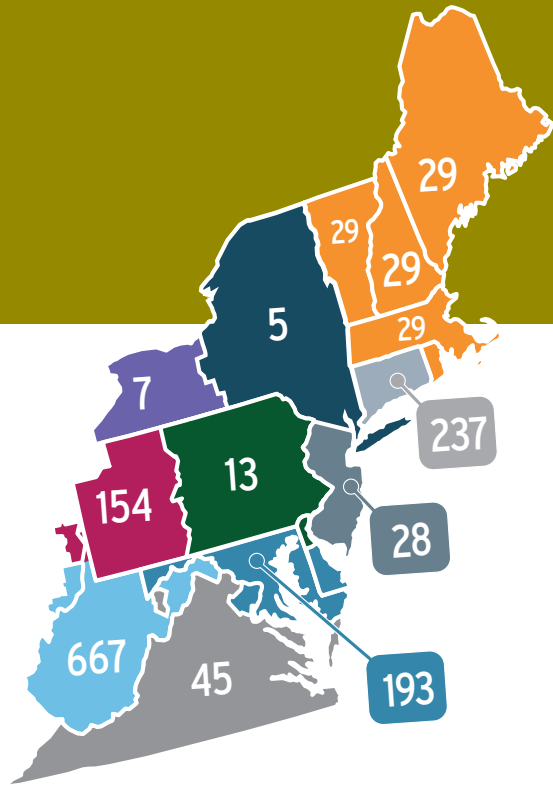

## Great Lakes States Section

Local 1	Page 24
Local 27	Page 24
Local 60	Page 24
Local 83	Page 25
Local 85	Page 25
Local 105	Page 26
Local 107	Page 26
Local 169	Page 27
Local 363	Page 27
Local 374, Zone 1	Page 28
Local 374, Zone 2	Page 28
Local 374, Zone 3	Page 28
Local 647	Page 29
Local 744	Page 29

## Western States Section

Local 4	Page 32
Local II	Page 32
Local 92	Page 33
Local 101	Page 33
Local 242	Page 34
Local 502	Page 34
Local 549	Page 35
Local 627	Page 35

*For more information visit about training offered by MOST, visit [MOSTPrograms.com](http://MOSTPrograms.com) or call 913-281-5036.*

# Boilermakers Northeast States Section

*The Boilermakers Northeast States Section is comprised of locals in Connecticut, Delaware, Maine, Maryland, Massachusetts, New Hampshire, New Jersey, New York, Pennsylvania, Rhode Island, Vermont, Virginia, West Virginia, and the District of Columbia.*