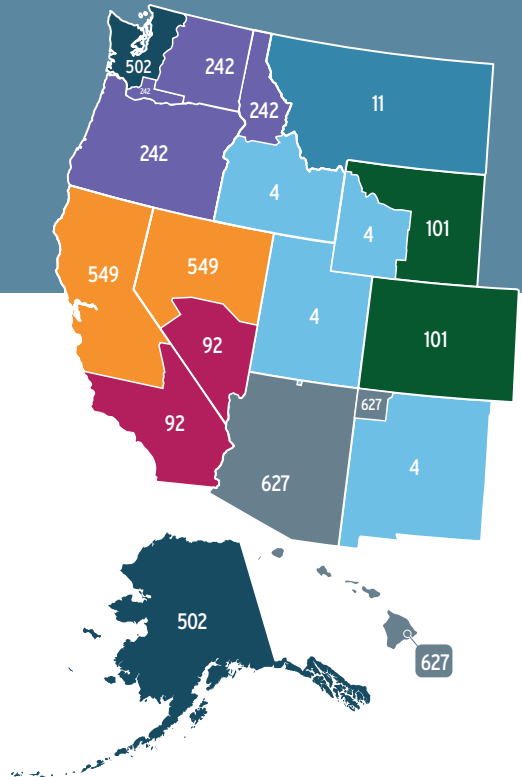

# Boilermakers Western States Section

*The Boilermakers Western States Section is comprised of locals in Alaska, Arizona, California, Colorado, Hawaii, Idaho, Montana, Nevada, New Mexico, Oregon, Utah, Washington, Wyoming and the Islands of the Pacific.*