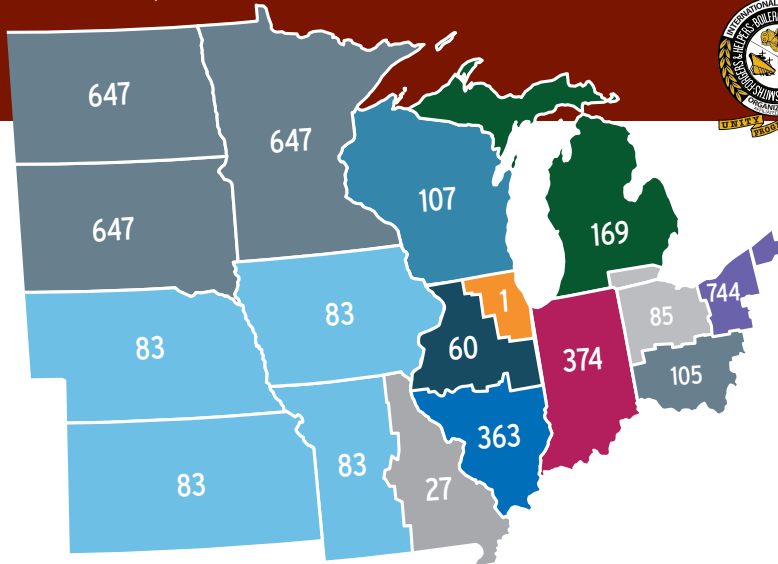

The Boilermakers Great Lakes States Section is comprised of locals in Illinois, Indiana, Iowa, Kansas, Michigan, Minnesota, Missouri, Nebraska, North Dakota, Ohio, South Dakota, Wisconsin.

Boilermakers Great Lakes States Section