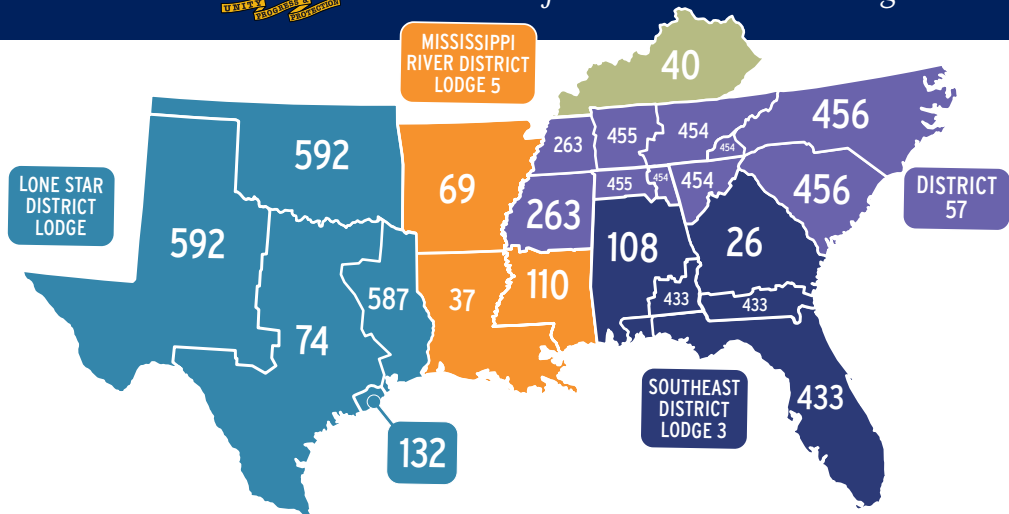

# Boilermakers Southeast States Section

The Boilermakers Southeast States Section is comprised of locals in Alabama, Arkansas, Florida, Georgia, Kentucky, Louisiana, Mississippi, North Carolina, Oklahoma, South Carolina, Tennessee, Texas, Puerto Rico, Isthmus of Panama and the U.S. Virgin Islands.