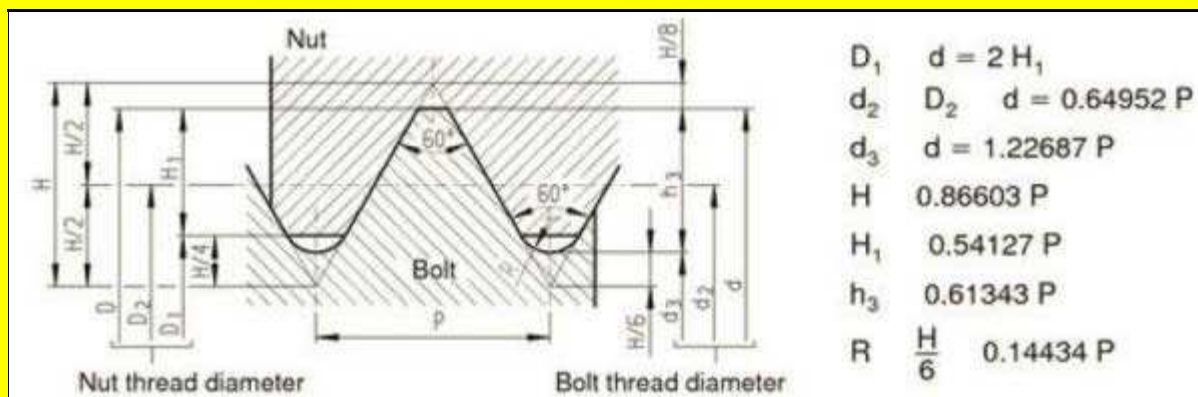

MARYLAND METRICS THREAD DATA CHARTS

METRIC THREAD -- EXTENDED THREAD SIZE RANGE (ISO)

Thread Height Male Thread = h_3 Thread Height Female Thread = H_1

Sorted by thread class

[Click here to return to the thread data chart page index.](#)