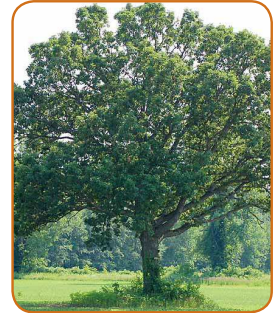

Colorado Blue Spruce \$180

The spruce tree is symbolic of new realizations and healing and hope in adversity.

Small Trees (2" Diameter Trunk)

Serviceberry \$115

Flowering Dogwood \$325

Eastern Redbud \$180

Spring Snow Crabapple \$140

Large Trees (2" Diameter Trunk)

American Elm \$150

The Elm tree symbolizes strength of will and patriotism.

Sweetgum \$160

Forty Sweetgums were planted at the Flight 93 Memorial site in Shanksville, PA representing each person who died in the plane crash.

Tuliptree Poplar \$170

The tulip poplar is symbolic of the ability to endure and conquer, courage, transformation, and vision.

White Oak \$175

The oak tree is symbolic of strength, endurance, helpfulness, independence, bravery, protection, and endurance.