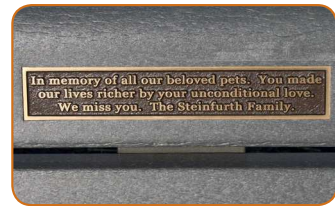

Bench Color: Cedar 

Gray 

Redwood 

Bench Example

Plaque Example

Plaque Example

Conifer (6' Tall)

Eastern White Pine \$130

The pine tree is symbolic of the balance of pain and emotions, creativity, life, longevity, and immortality.

Norway Spruce \$150

The spruce tree is symbolic of new realizations and healing and hope in adversity.