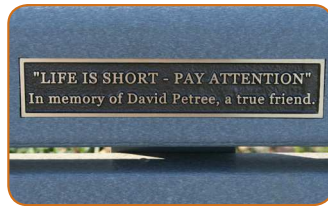

Bench Color: Cedar 

Gray 

Redwood 

Bench Example

Plaque Example

Plaque Example

Conifer (6' Tall)

Eastern White Pine \$130

The pine tree is symbolic of the balance of pain and emotions, creativity, life, longevity, and immortality.

Norway Spruce \$150

The spruce tree is symbolic of new realizations and healing and hope in adversity.