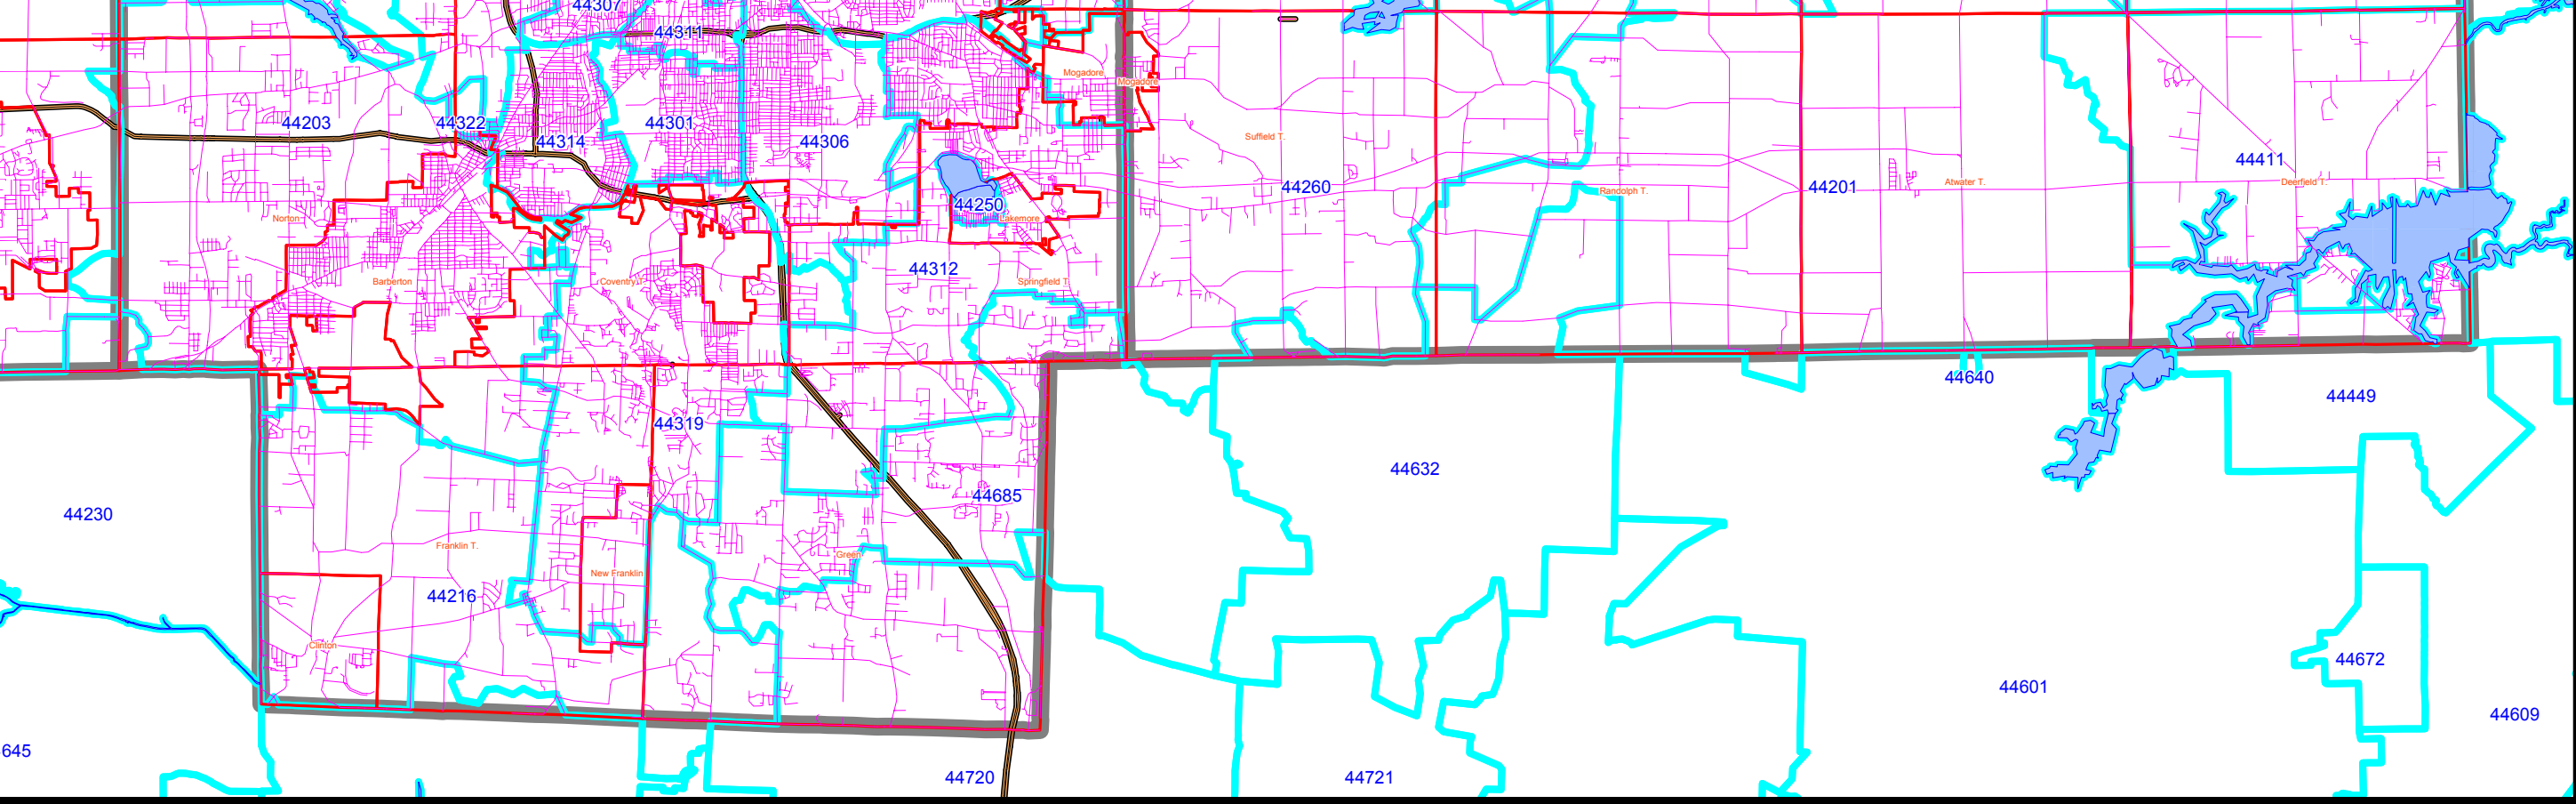

Prepared by:

Northern Ohio Data & Information
Maxine Goodman Levin College of
Cleveland State University

(216) 687-2209

Prepared 1/15/03 JCW