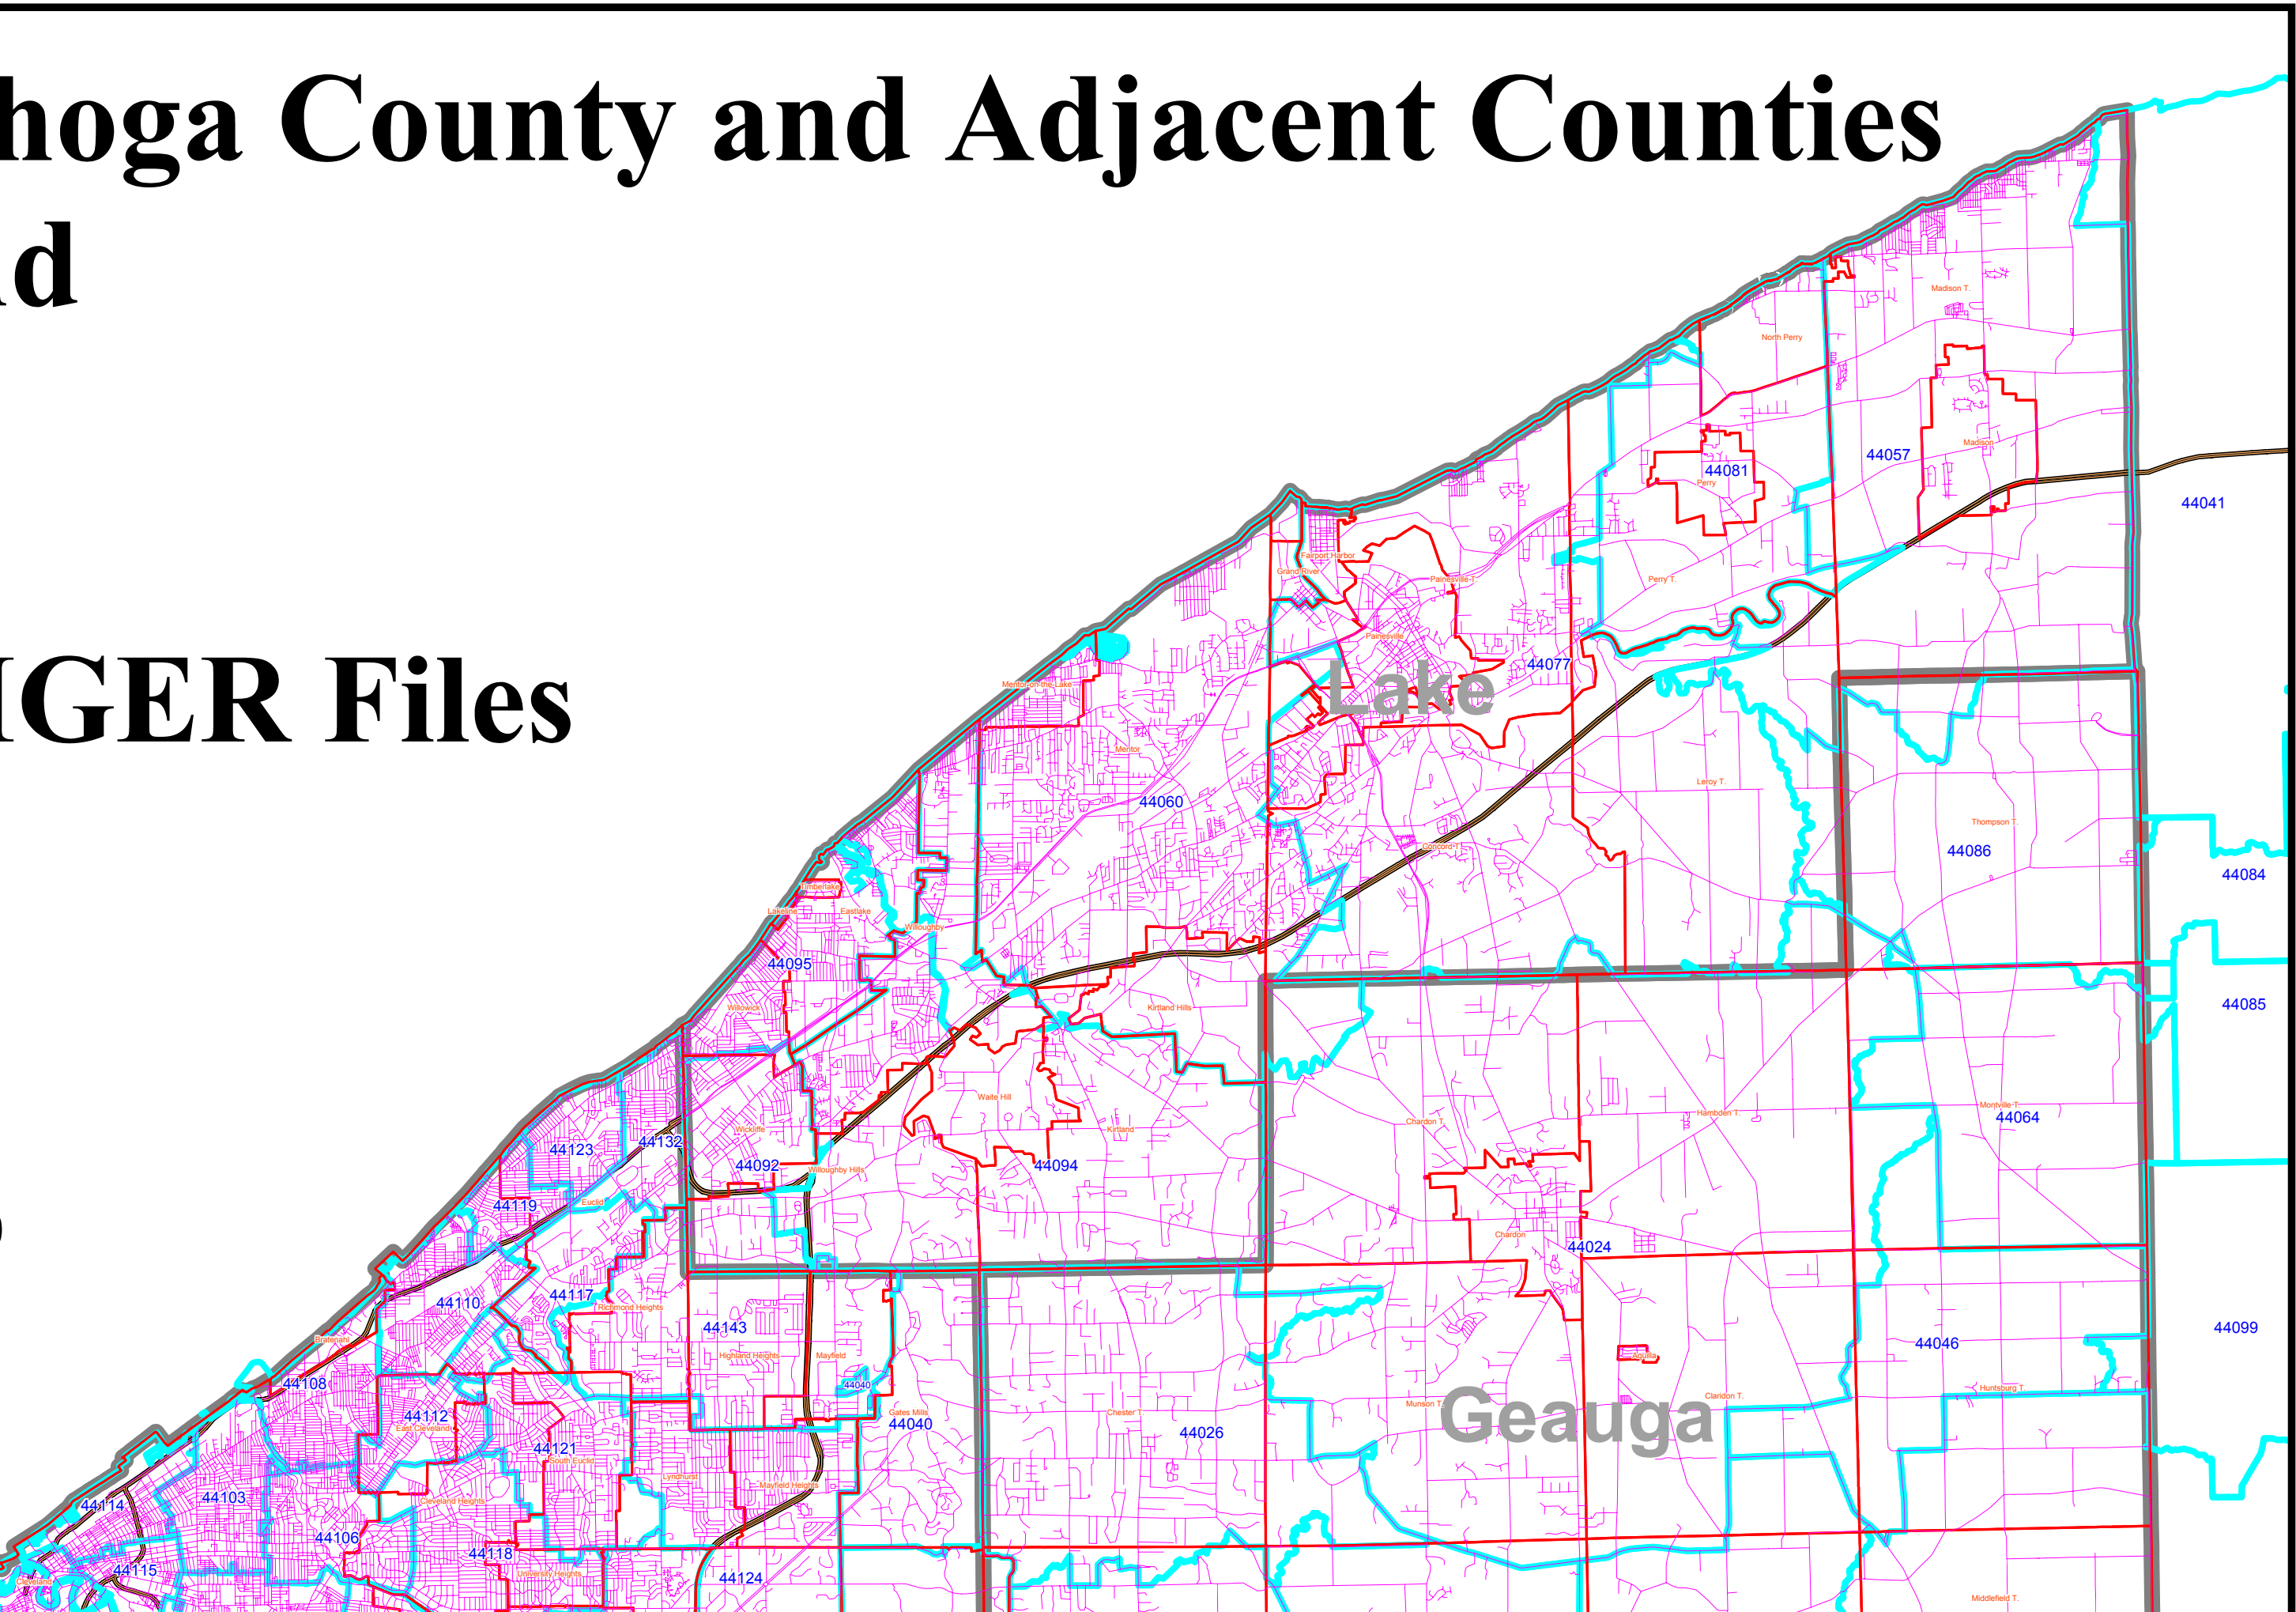

Zip Code Boundaries 2000 for Cuyahoga County and Adjacent Counties Showing City Boundaries, Roads, and County Boundaries 2000

Source: US Census Bureau- 2000 TIGER Files

Legend

- City
- Zip Code
- County
- Road
- Lake
- Interstate

Source: US Census Bureau- 2000 TIGER

Cuyahoga County and Adjacent Counties

and

ZIP Code Files

Lorain

Medina

- 44052
- 44054
- 44055
- 44053
- 44089
- 44011
- 44017
- 44070
- 44116
- 44111
- 44126
- 44135
- 44144
- 44142
- 44130
- 44129
- 44039
- 44138
- 44017
- 44035
- 44001
- 44816
- 44889
- 44074
- 44044
- 44028
- 44136
- 44133
- 44049
- 44050
- 44044
- 44280
- 44212
- 44233
- 44090
- 44253
- 44212
- 44233
- 44090
- 44253
- 44256
- 44851
- 44275
- 44281