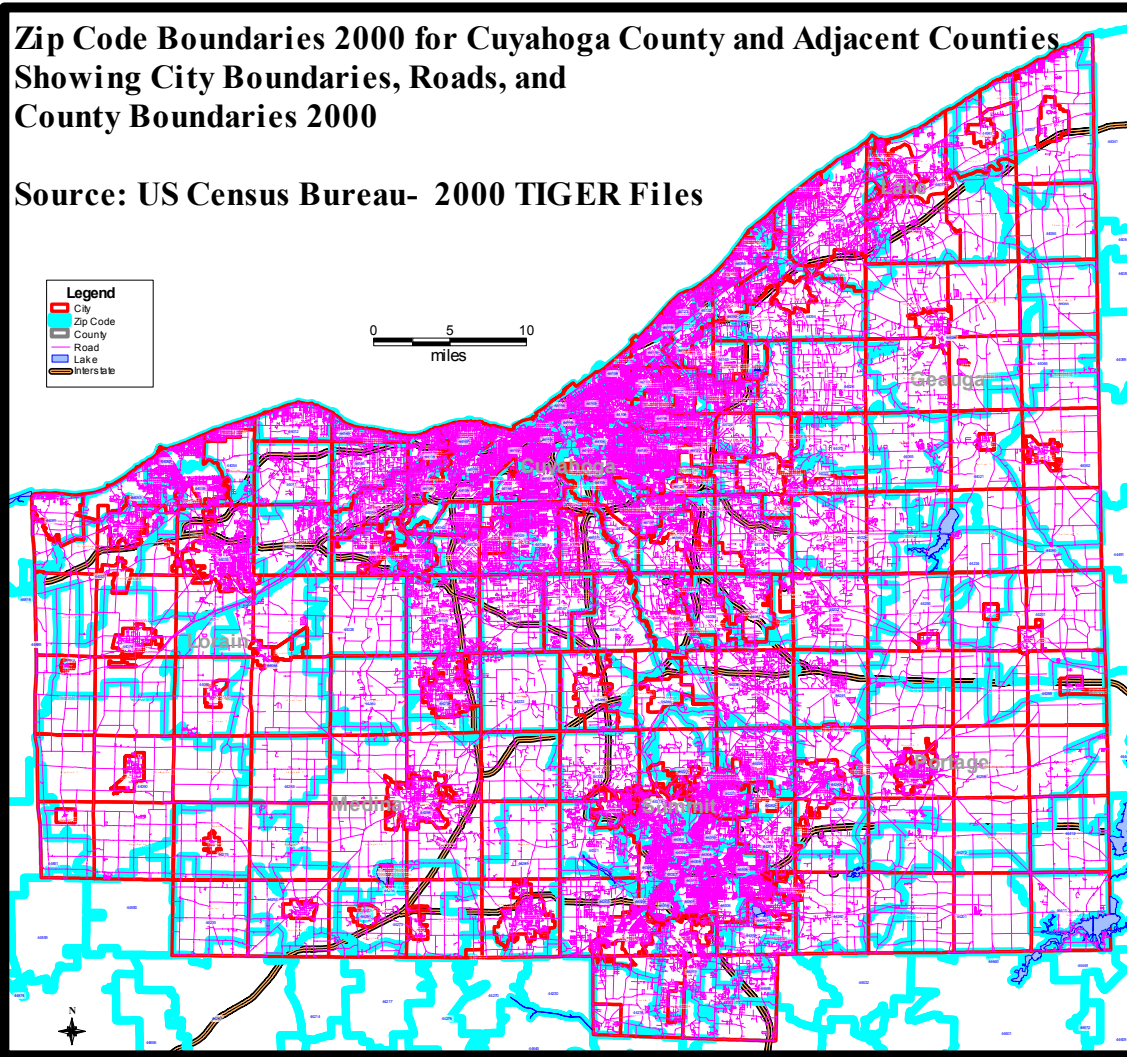

Zip Code Boundaries 2000 for Cuyahoga County and Adjacent Counties Showing City Boundaries, Roads, and County Boundaries 2000

Source: US Census Bureau- 2000 TIGER Files

Legend

- City
- Zip Code
- County
- Road
- Lake
- Interstate