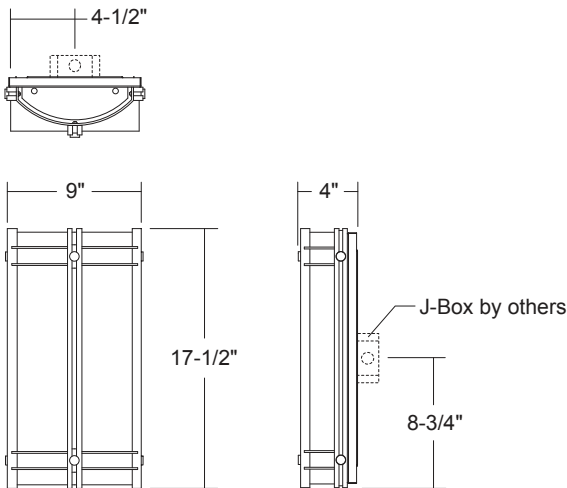

**SPECIFICATIONS**

Interior

AARON

**3704-ADA**  
DOMINIQUE

Type:

Project:

Qty:

ADA

Actual performance may differ as a result of end-user environment and application.

**CATALOG NUMBER**

Example: WFW3704 INT 4WIDE 1/27TT 30K 120 N80 OAE BA2

Series	Environment	Width	Source	Voltage	Lens
WFW3704 Dominique Aaron Series	INT Interior Location	4WIDE 4 Inch Nominal Width	2/13TT (2) 13w Twin Tube/2GX7	120 120V 277 277V 347* 347V	OAE Opal Acrylic Etched FAH4 White Vein Hand Painted Faux Alabaster FAH5 Antique Hand Painted Faux Alabaster (Beige) FAH6 Gray Vein Hand Painted Faux Alabaster FAH7 Beige Vein Hand Painted Faux Alabaster