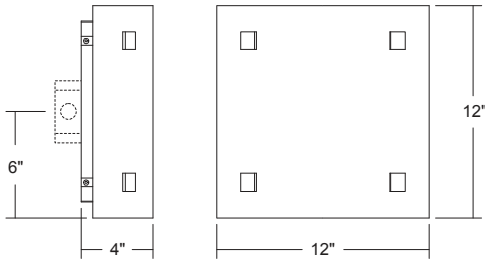

SPECIFICATIONS

Interior

ILLUSTRATION

4831
MARO

Type:

Project:

Qty:

ADA