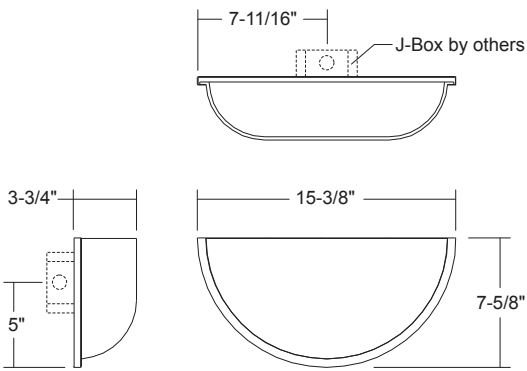

SPECIFICATIONS	Interior	PROVIDENCE
	5103 CLARA	Type: Project: Qty:

ADA

Warranty

1-year limited warranty. Complete warranty terms located at www.acuitybrands.com/CustomerResources/Terms_and_conditions.aspx

Actual performance may differ as a result of end-user environment and application.

CATALOG NUMBER

Example: WFW5103 2/13DTT 120 OAE PB

Series	Source	Voltage	Lens	Finish	Special
WFW5103 Clara Providence Series	2/40T6F (2) 40w T6.5/Intermediate	120 120V 277 277V	OAE Opal Acrylic Etched FAH4 White Vein Hand Painted Faux Alabaster FAH5 Antique Hand Painted Faux Alabaster (Beige) FAH6 Gray Vein Hand Painted Faux Alabaster FAH7 Beige Vein Hand Painted Faux Alabaster	LSP Light Silver PB Polished Brass PBP Pale Bronze PC Polished Chrome CPF* Custom Paint Finish CMF* Custom Metal Finish	MOD* Modification / Consult Factory
	2/13DTT (2) 13w Quad Tube/ G24q1	347* 347V