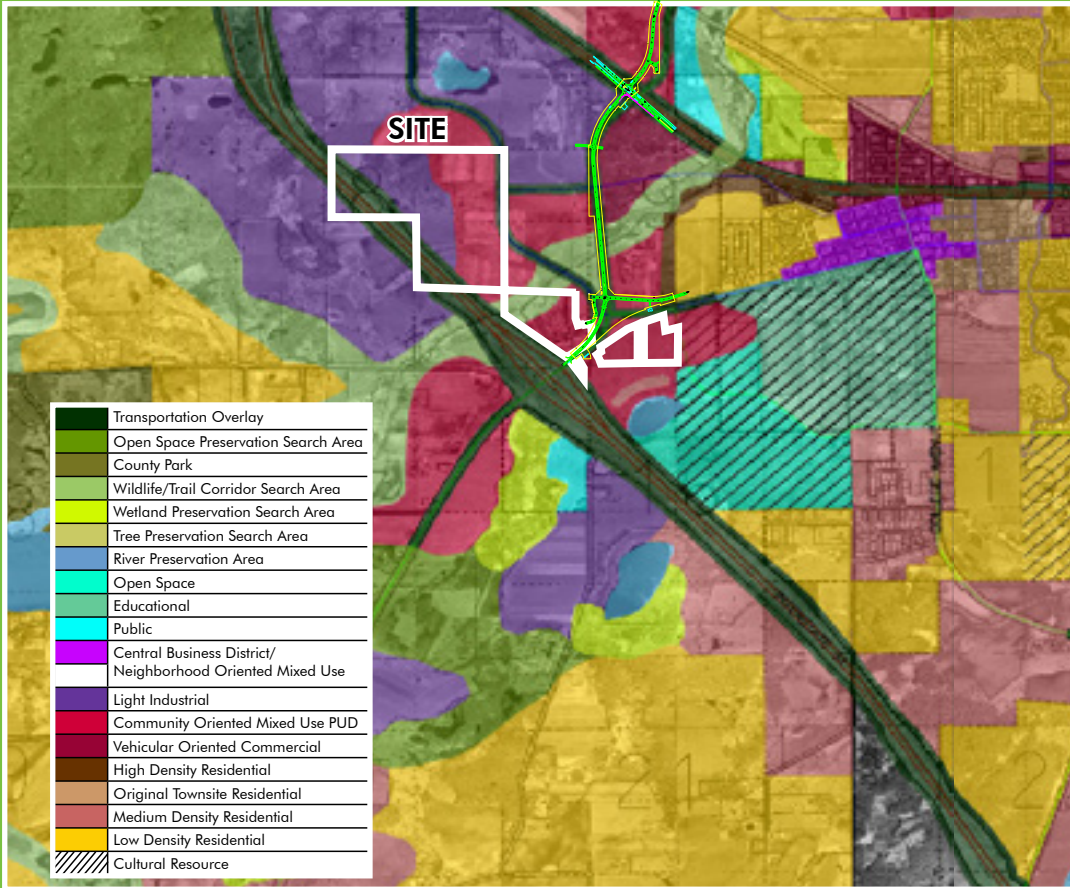

DEVELOPMENT OPPORTUNITY ALONG I-94, St. Joseph, MN 56374

FUTURE ZONING:
B-3 (General Business District)

**FOR MORE
INFORMATION,
PLEASE
CONTACT:**

Richard Palmiter
Vice President
+1 952 924 4603
richard.palmiter@cbre.com