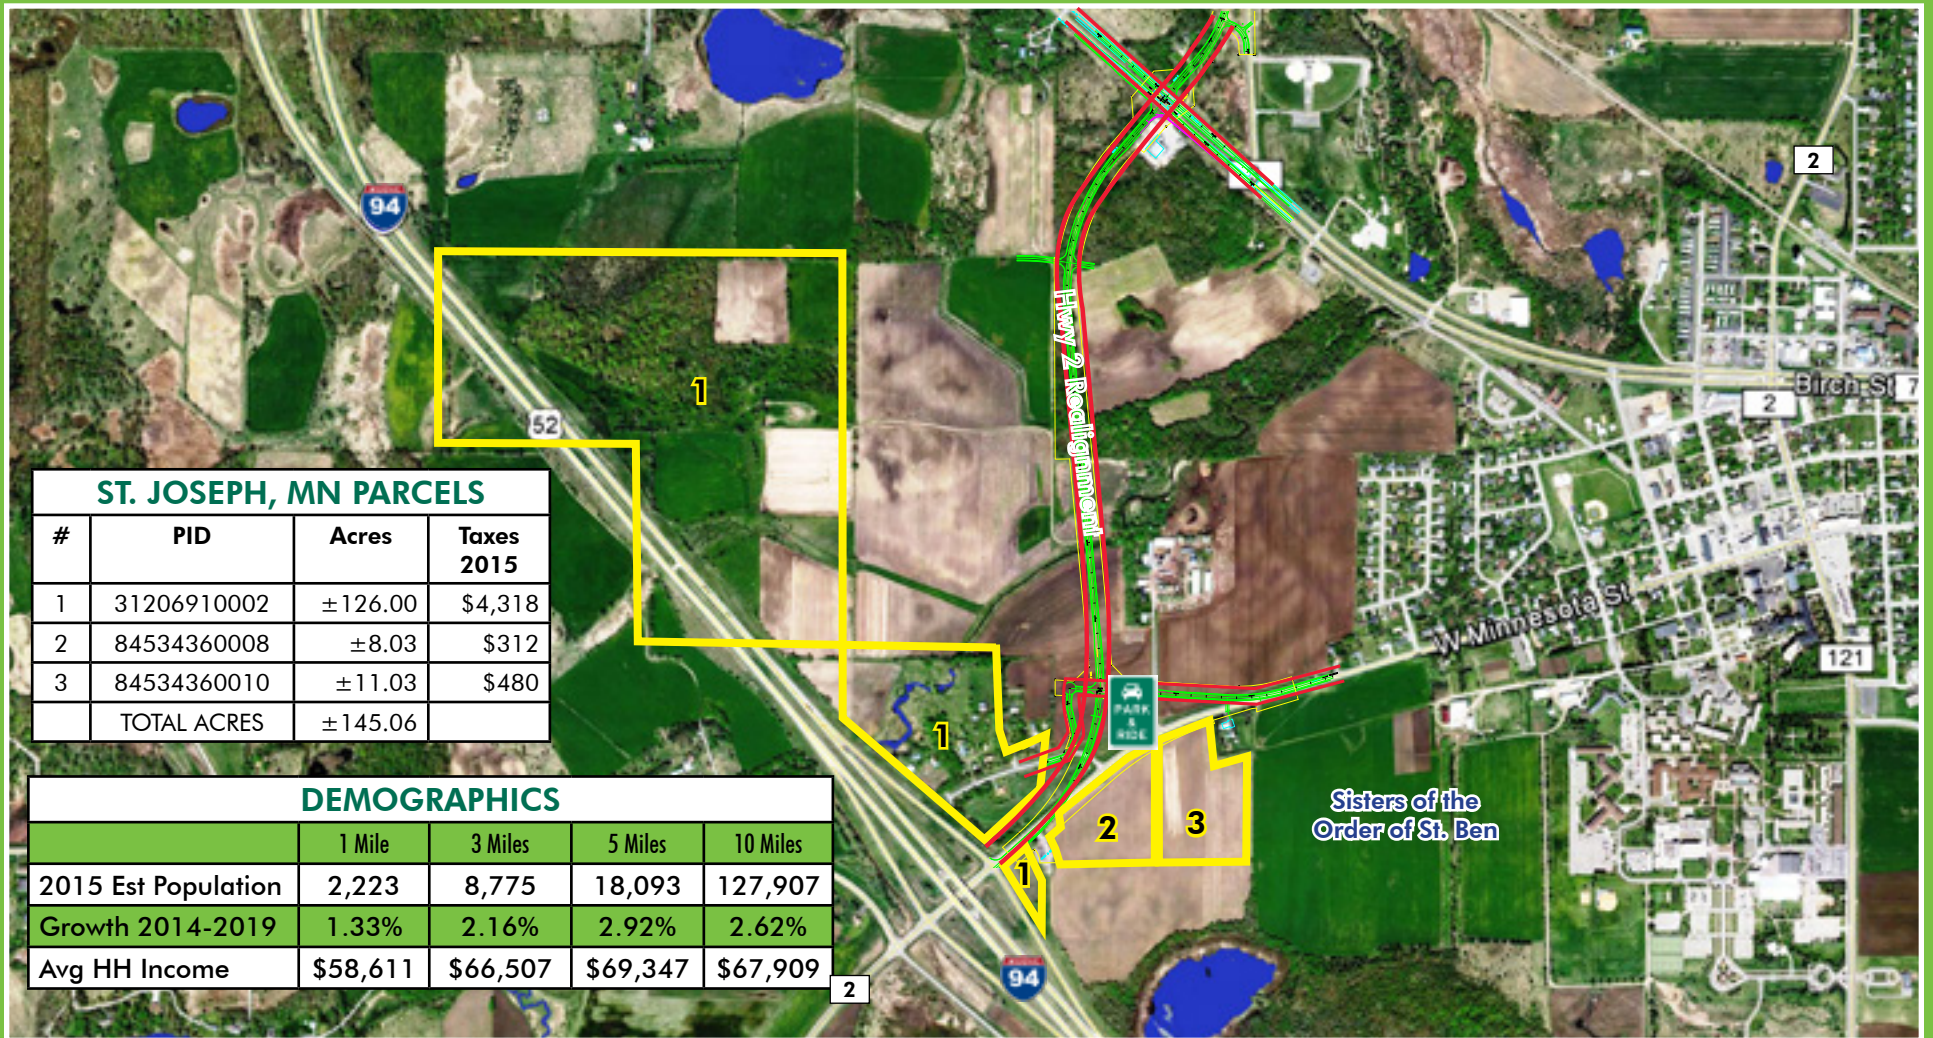

4400 West 78th Street, Suite 200
Minneapolis, MN 55435

DEVELOPMENT OPPORTUNITY ALONG I-94, St. Joseph, MN 56374

ST. JOSEPH, MN PARCELS

#	PID	Acres	Taxes 2015
1	31206910002	±126.00	\$4,318
2	84534360008	±8.03	\$312
3	84534360010	±11.03	\$480
TOTAL ACRES		±145.06	