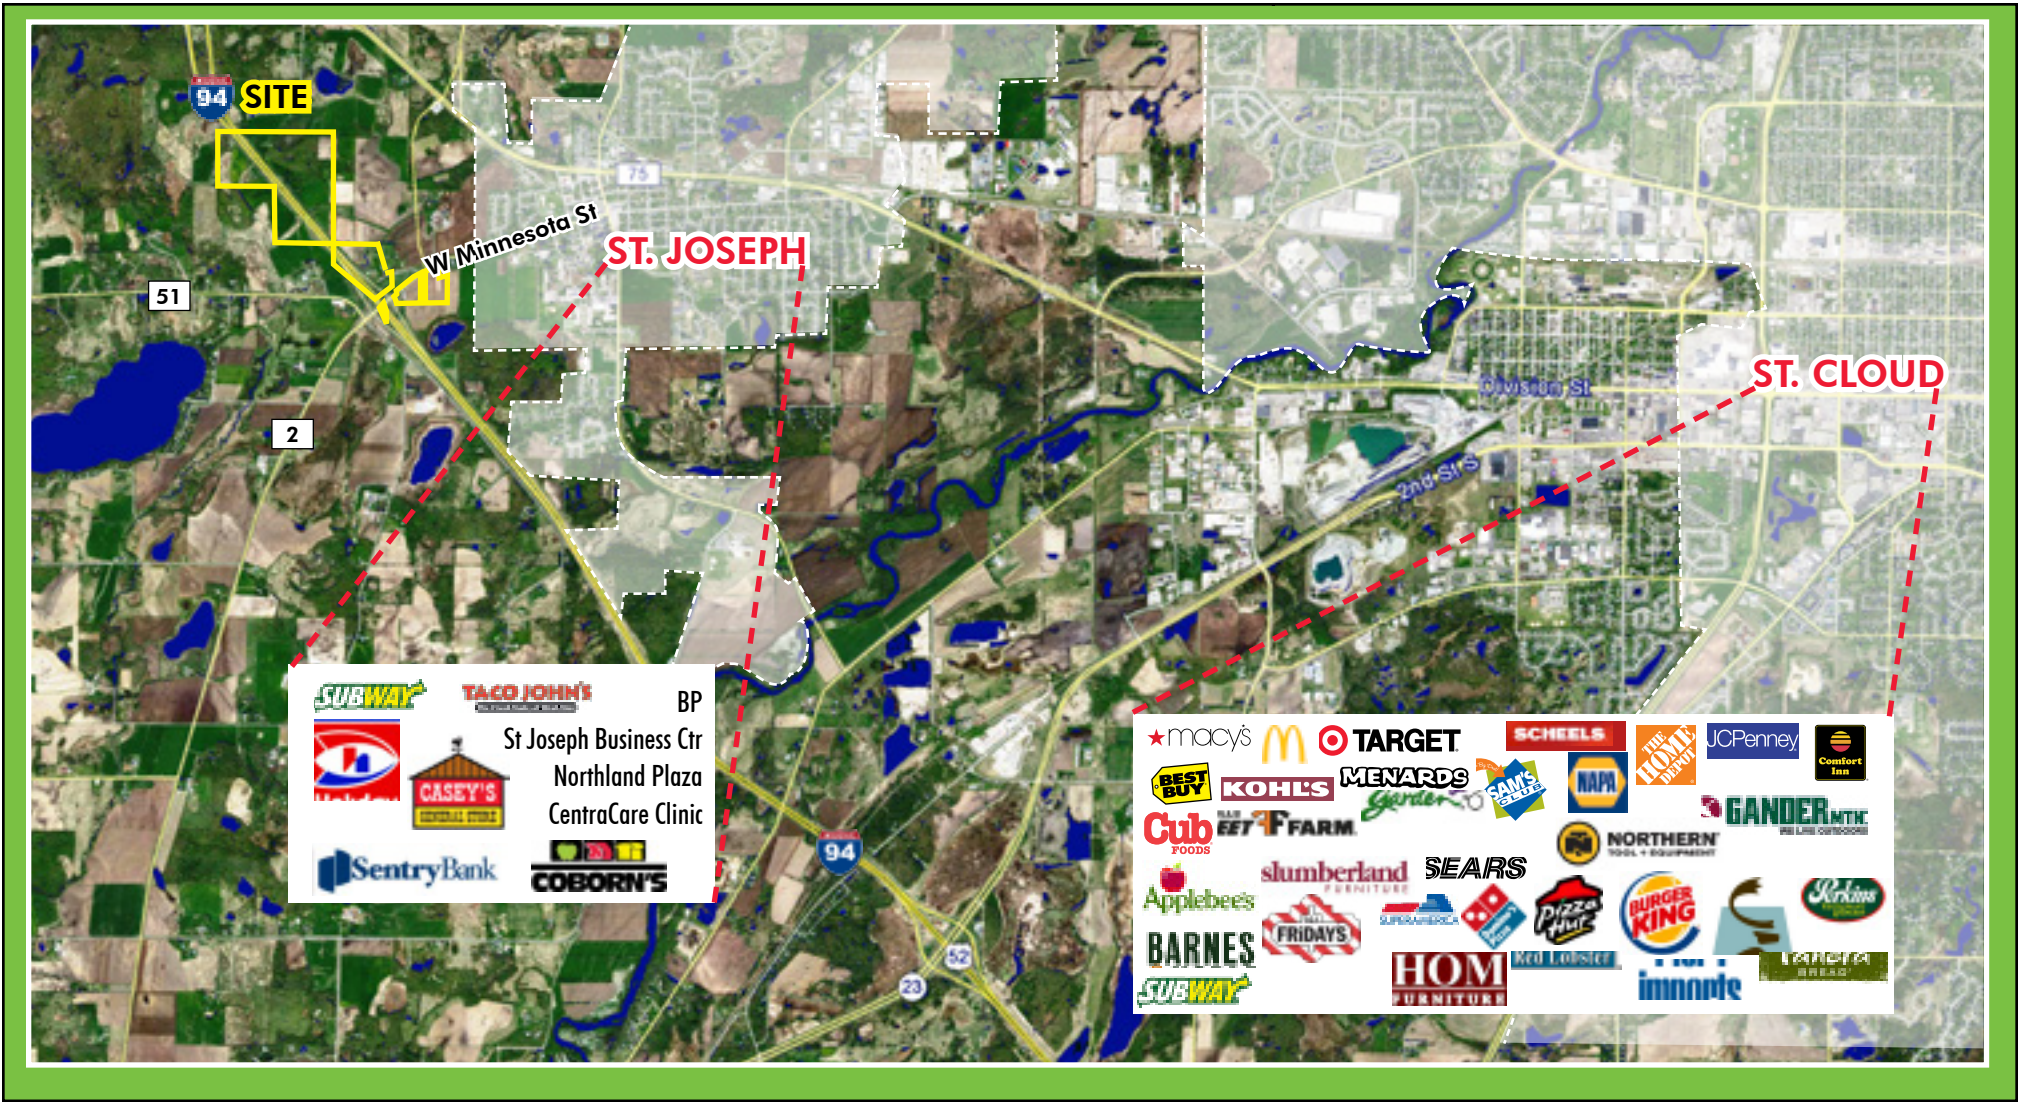

DEVELOPMENT OPPORTUNITY ALONG I-94, St. Joseph, MN 56374

**FOR MORE
INFORMATION,
PLEASE
CONTACT:**

Richard Palmiter
Vice President
+1 952 924 4603
richard.palmiter@cbre.com

Brian Pankratz
Vice President
+1 952 924 4665
brian.pankratz@cbre.com

4400 West 78th Street, Suite 200
Minneapolis, MN 55435