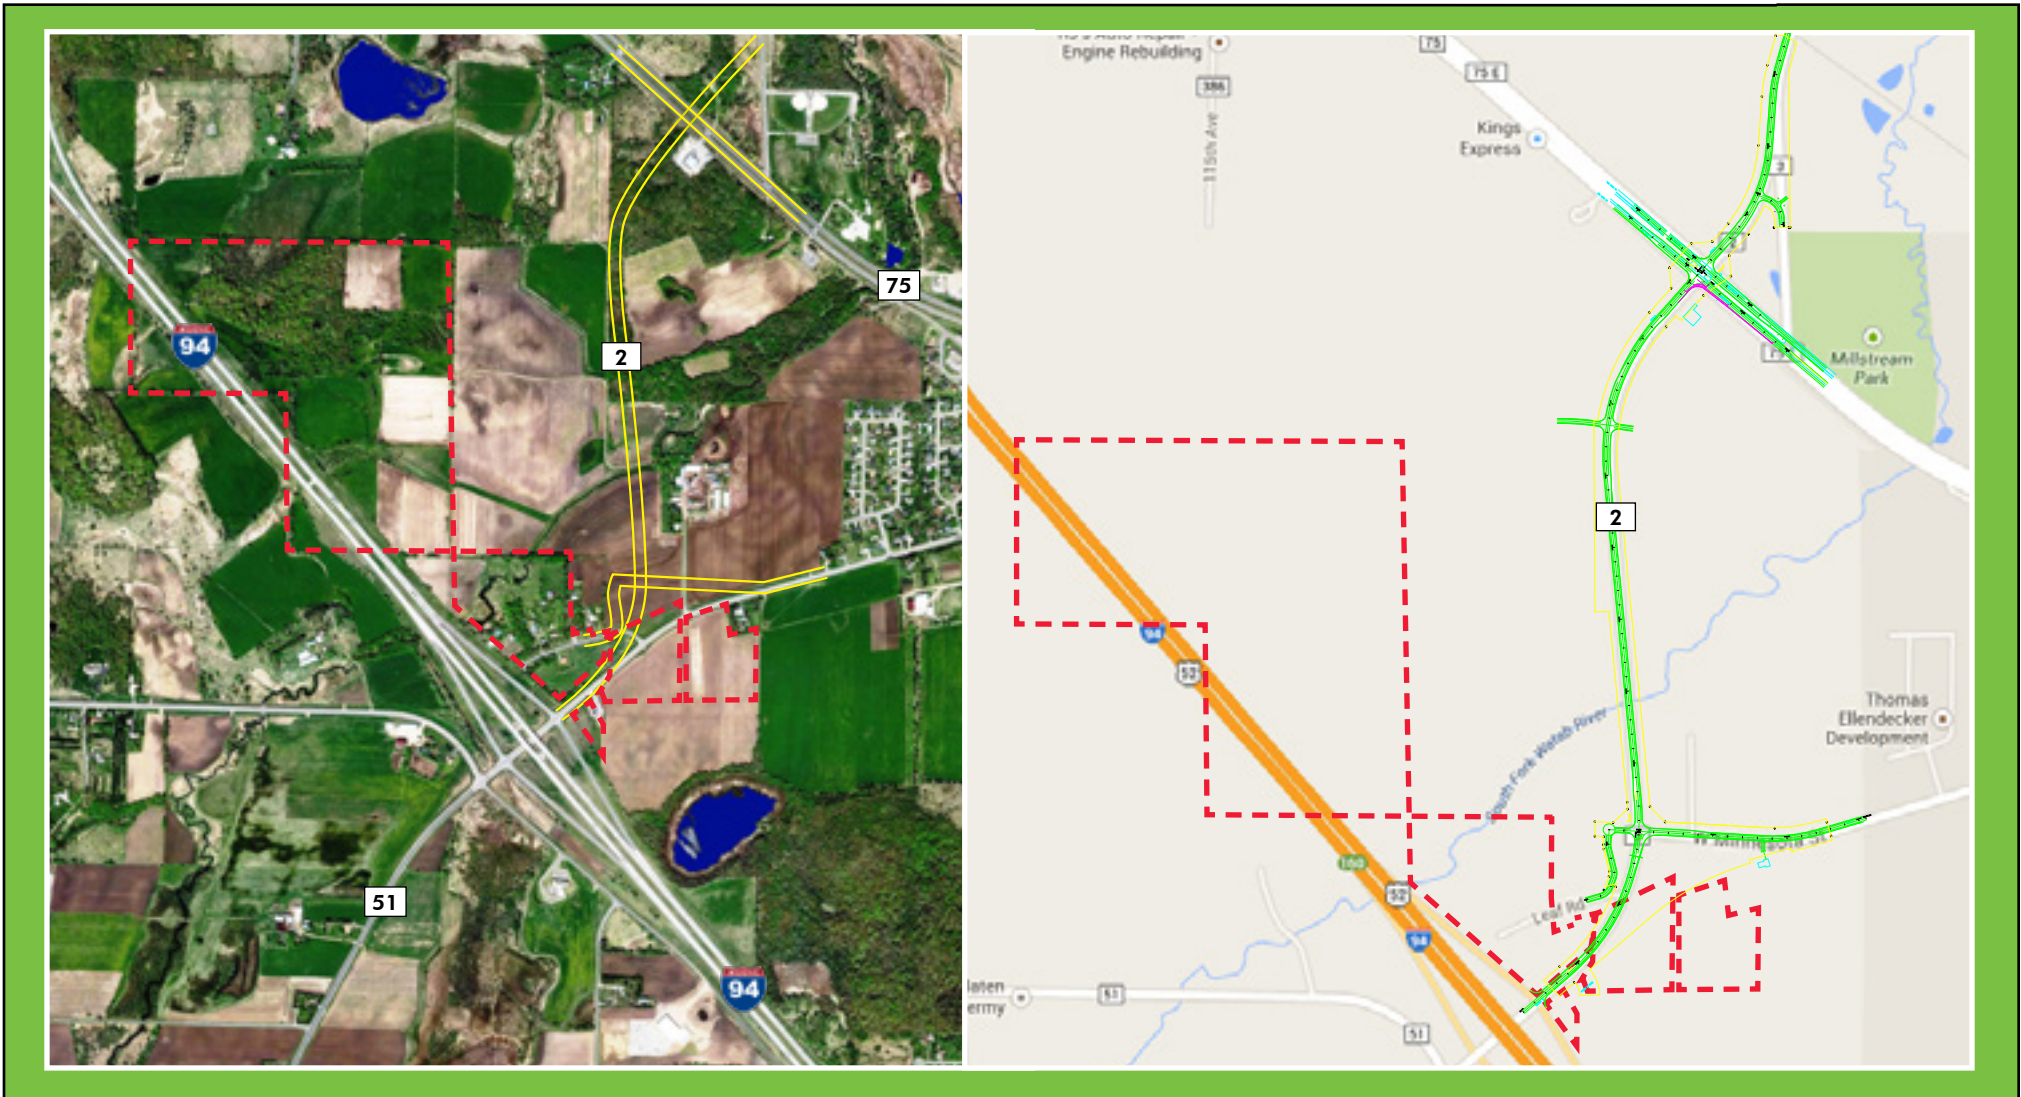

DEVELOPMENT OPPORTUNITY ALONG I-94, St. Joseph, MN 56374

**FOR MORE
INFORMATION,
PLEASE
CONTACT:**

Richard Palmiter
Vice President
+1 952 924 4603
richard.palmiter@cbre.com

Brian Pankratz
Vice President
+1 952 924 4665
brian.pankratz@cbre.com

4400 West 78th Street, Suite 200
Minneapolis, MN 55435

03/31/15