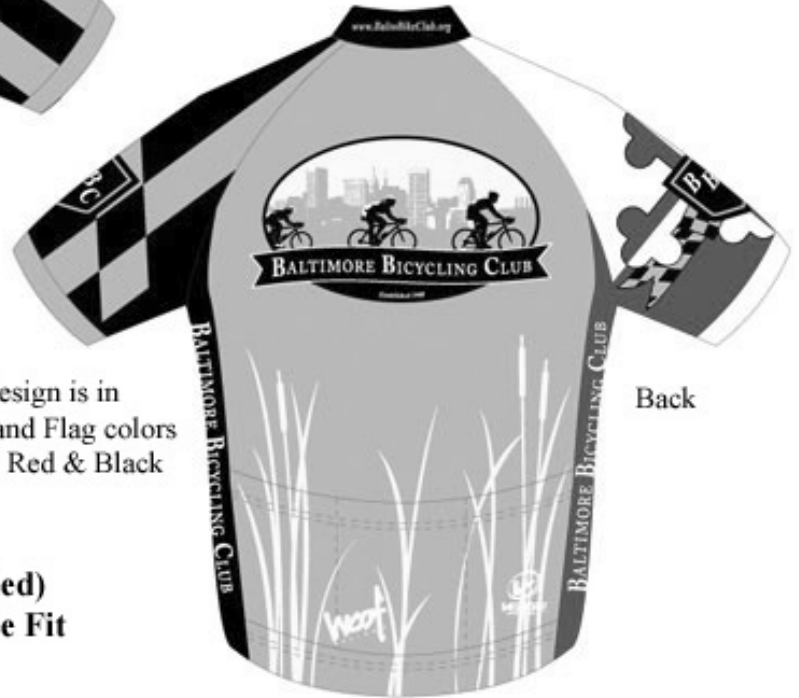

# Pedal in Style. . .

Purchase online for the SAME PRICE at:  
[www.baltobikeclub.org/index.pl/logo\\_jersey](http://www.baltobikeclub.org/index.pl/logo_jersey)

## Order your NEW Baltimore Bicycling Club Jersey!

Now you can have a "New" BBC Jersey!

Custom designed by local cyclist Jason Kamps of Wolf Designs.  
 These Jerseys by Verge Sports feature M-Tec Extreme fabric,  
 a 3/4 length invisible zipper and 3 back pockets

Front

Back

Design is in  
 Maryland Flag colors  
 Gold, Red & Black

**Jerseys are \$70.00 each (tax, S&H included)**  
**Club Fit, Women's Race Fit, & Men's Race Fit**

©2007 Woof Designs / Jason M. Kamps [www.woofdesigns.com](http://www.woofdesigns.com)

"Men's Race Fit" (S to 2XL) Fits Men with a slim and trim physique. Larger framed men may prefer the "Club Fit"