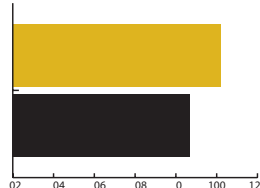

#ZOUSTATS

The Tigers have compiled 102 assists through eight games this season, an improvement from last season's eight-game mark of 87.